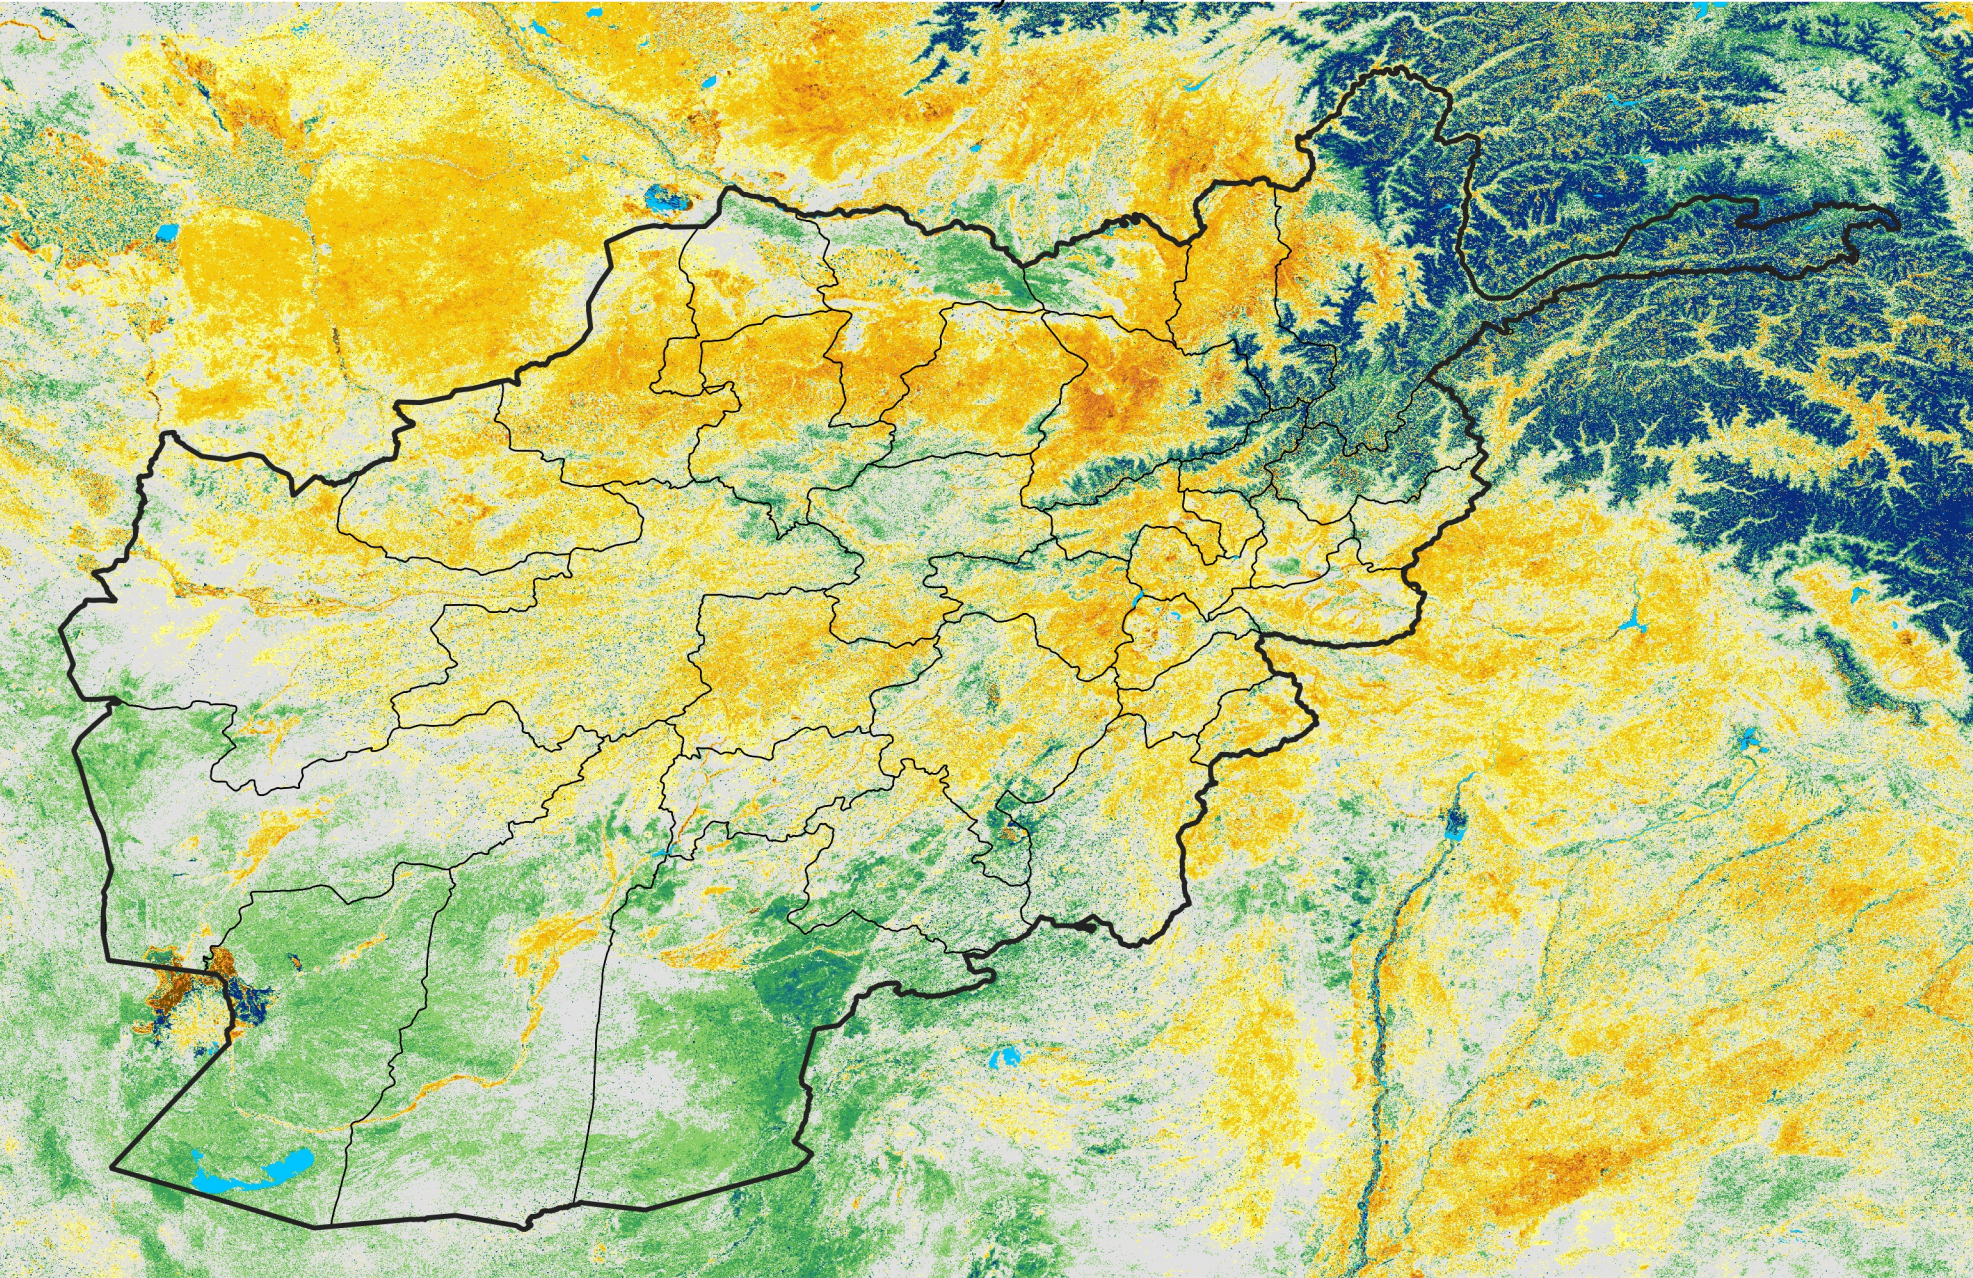

Afghanistan

Percent of Mean NDVI

2007 / mean (2003 - 2022)

Period 15 / May 21 - 31, 2007

Percent of Normal