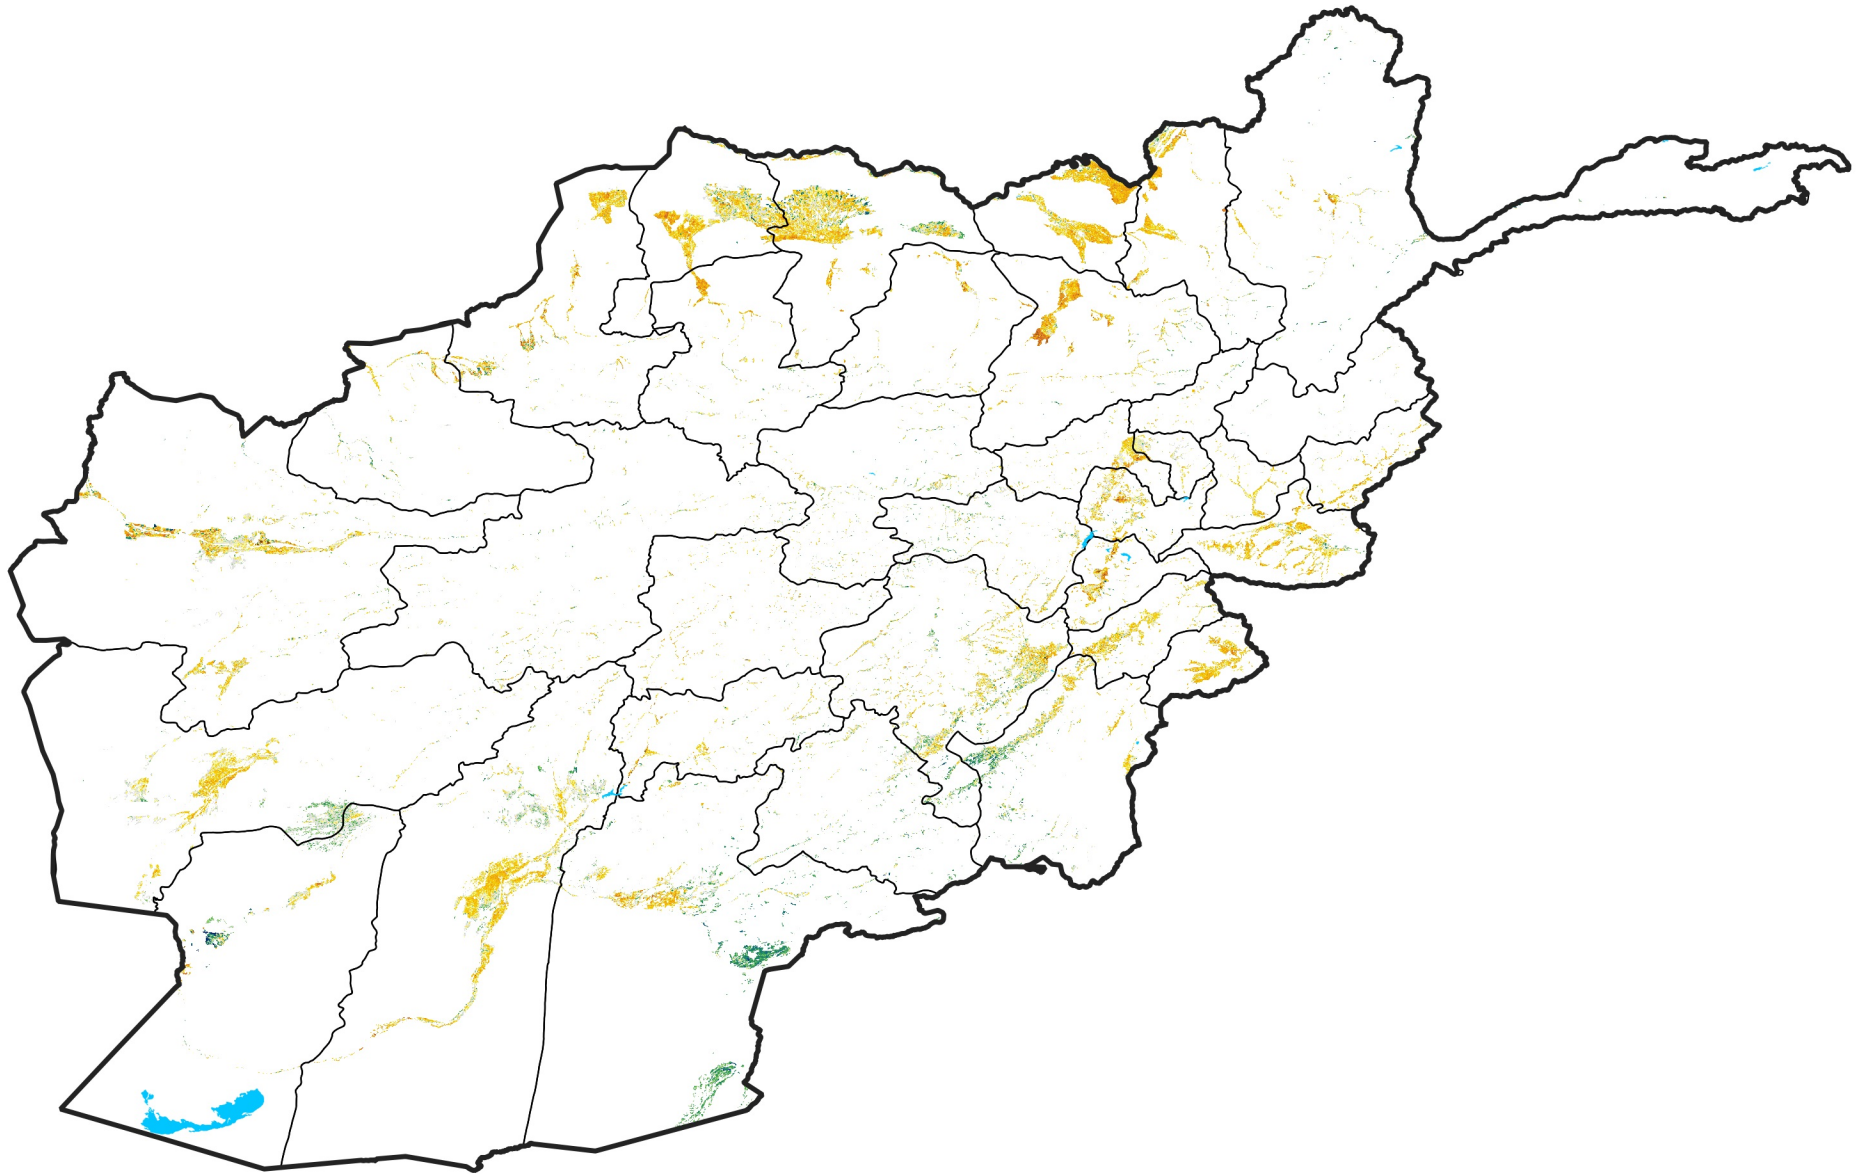

Afghanistan Irrigated Agricultural Areas

Percent of Mean NDVI

2007 / mean (2003 - 2022)

Period 15 / May 21 - 31, 2007

Percent of Normal