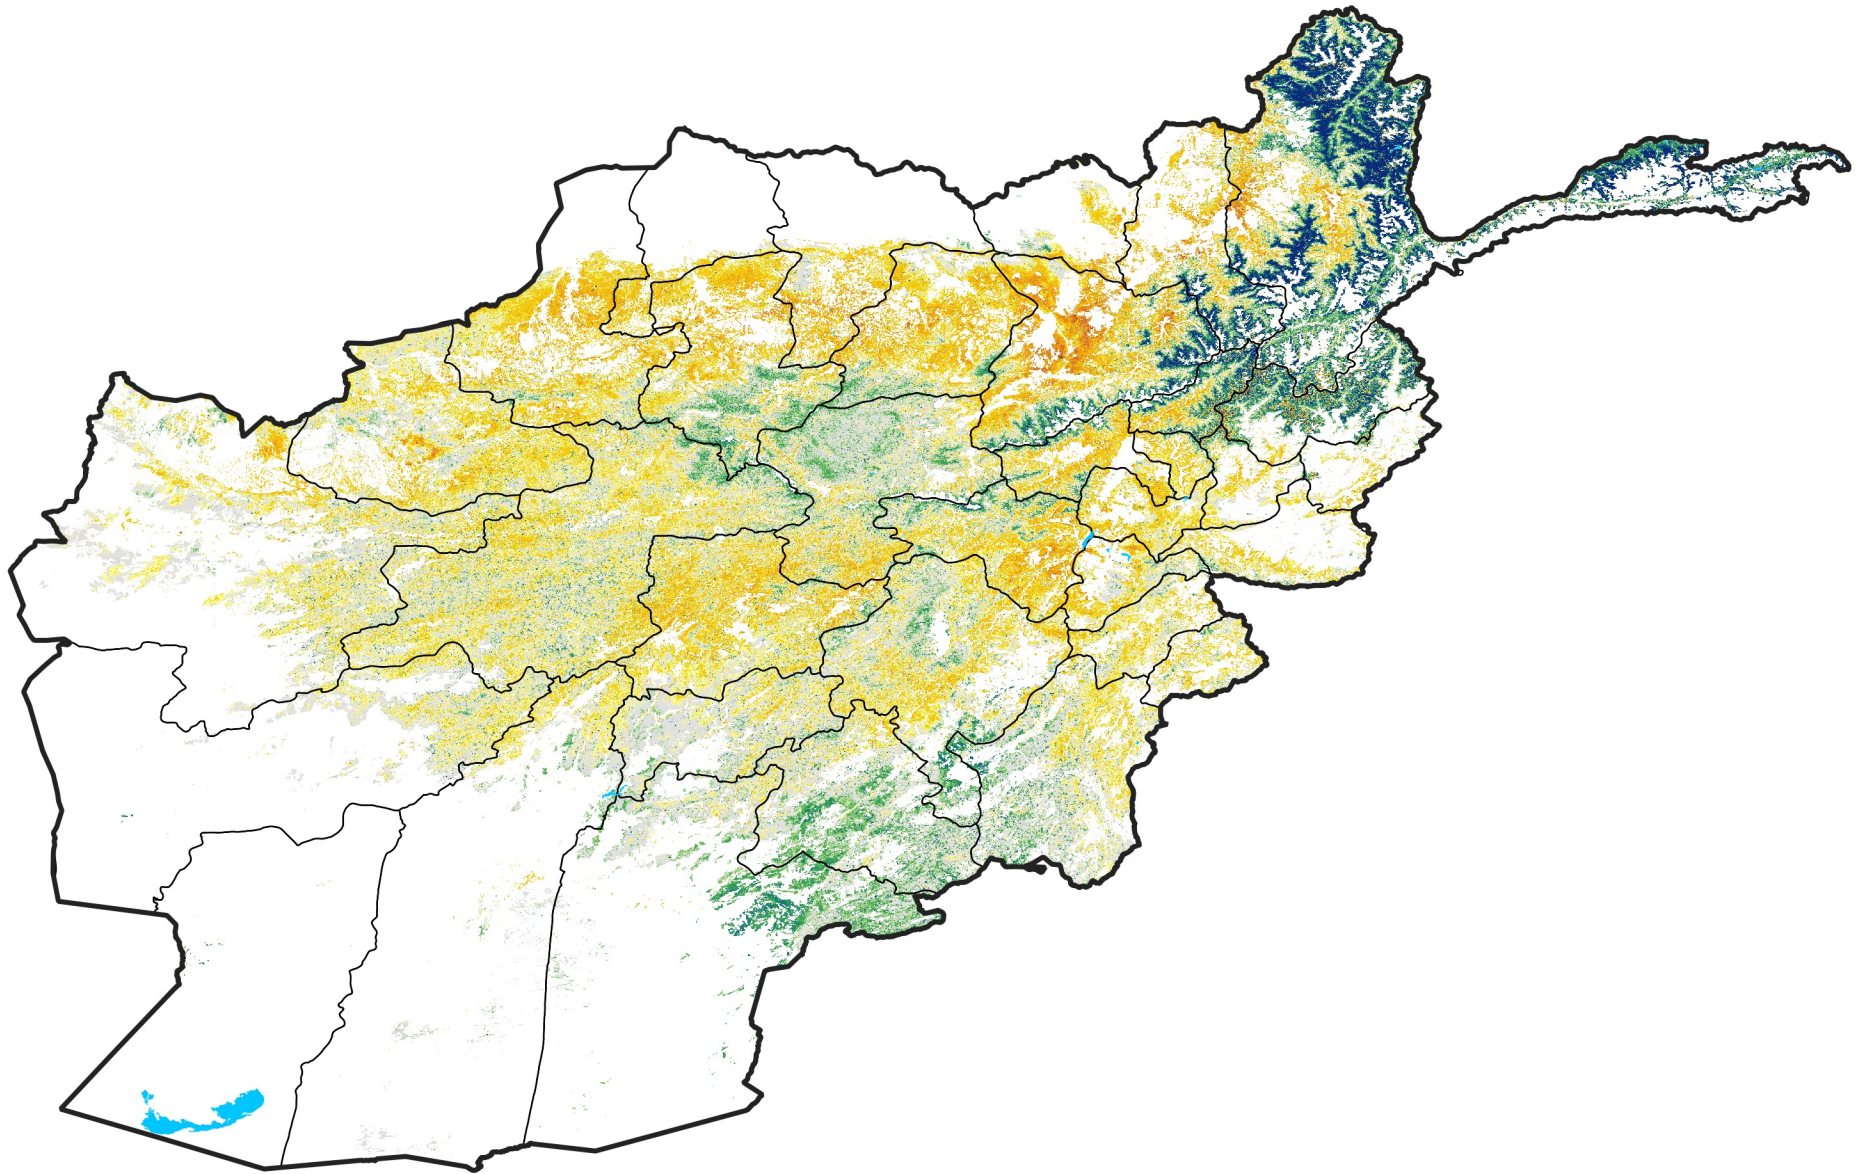

Afghanistan Rangeland Agricultural Areas

Percent of Mean NDVI

2007 / mean (2003 - 2022)

Period 15 / May 21 - 31, 2007

Percent of Normal