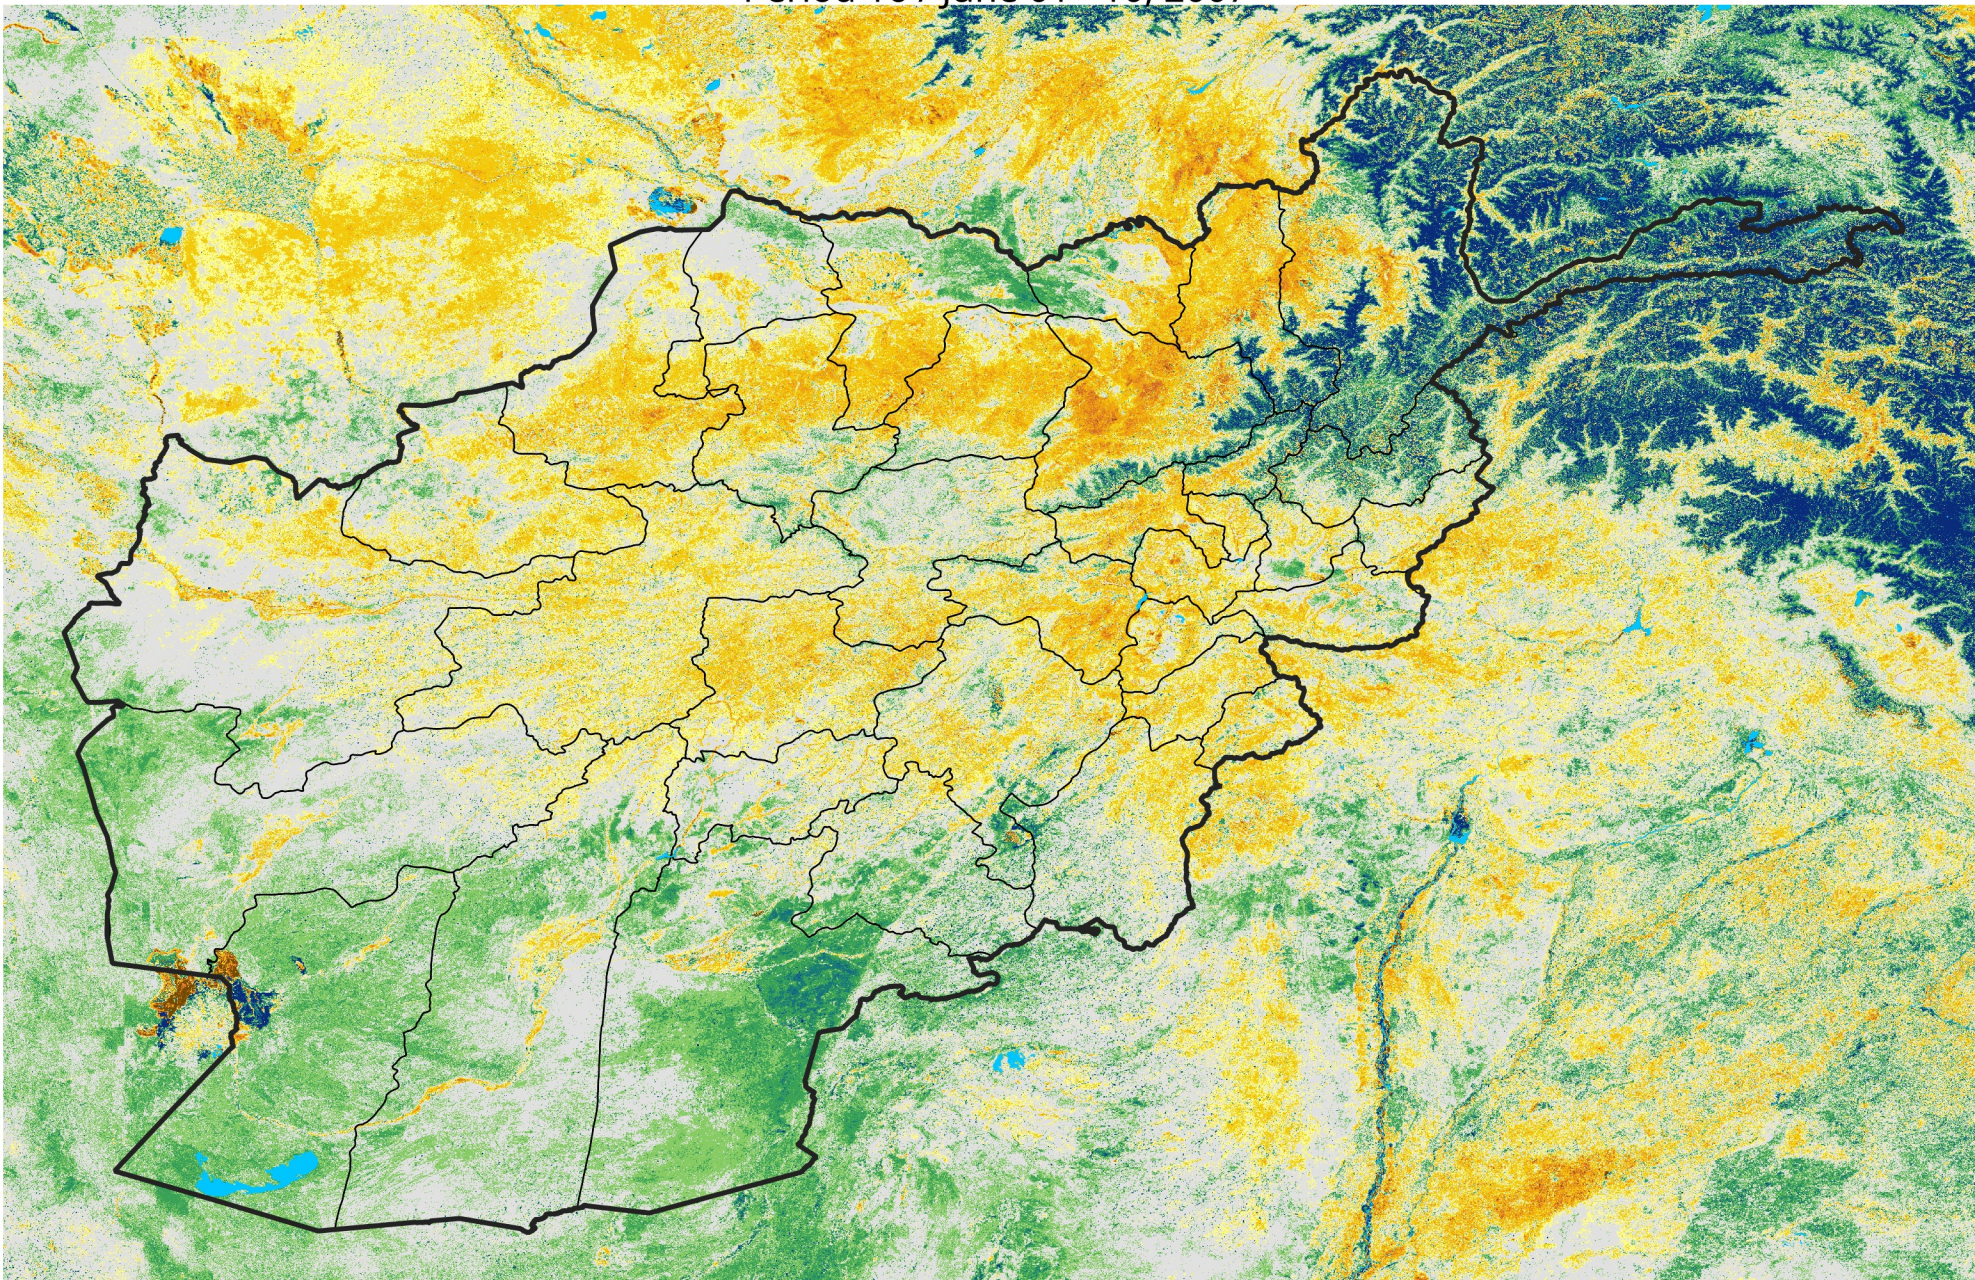

Afghanistan

Percent of Mean NDVI

2007 / mean (2003 - 2022)

Period 16 / June 01 - 10, 2007

Percent of Normal