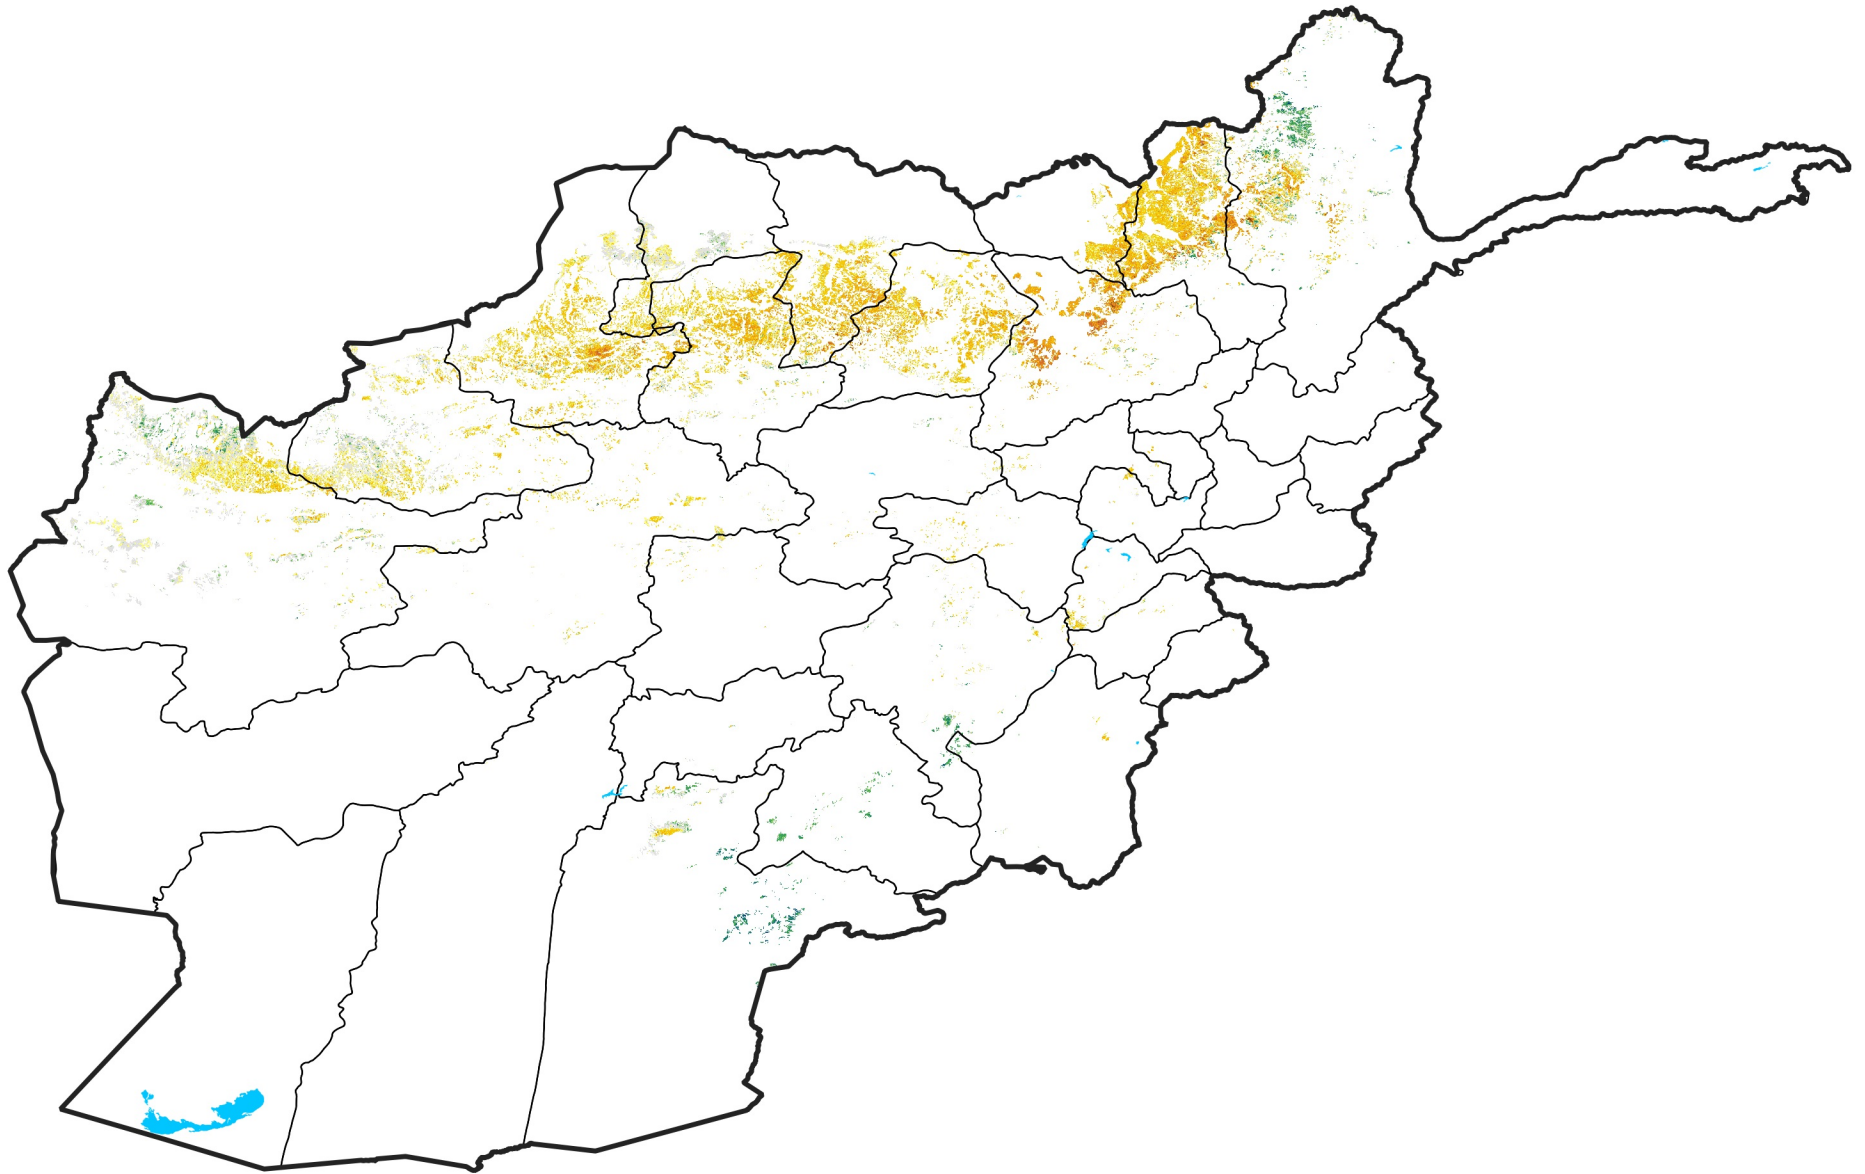

Afghanistan Rainfed Agricultural Areas

Percent of Mean NDVI

2007 / mean (2003 - 2022)

Period 16 / June 01 - 10, 2007

Percent of Normal