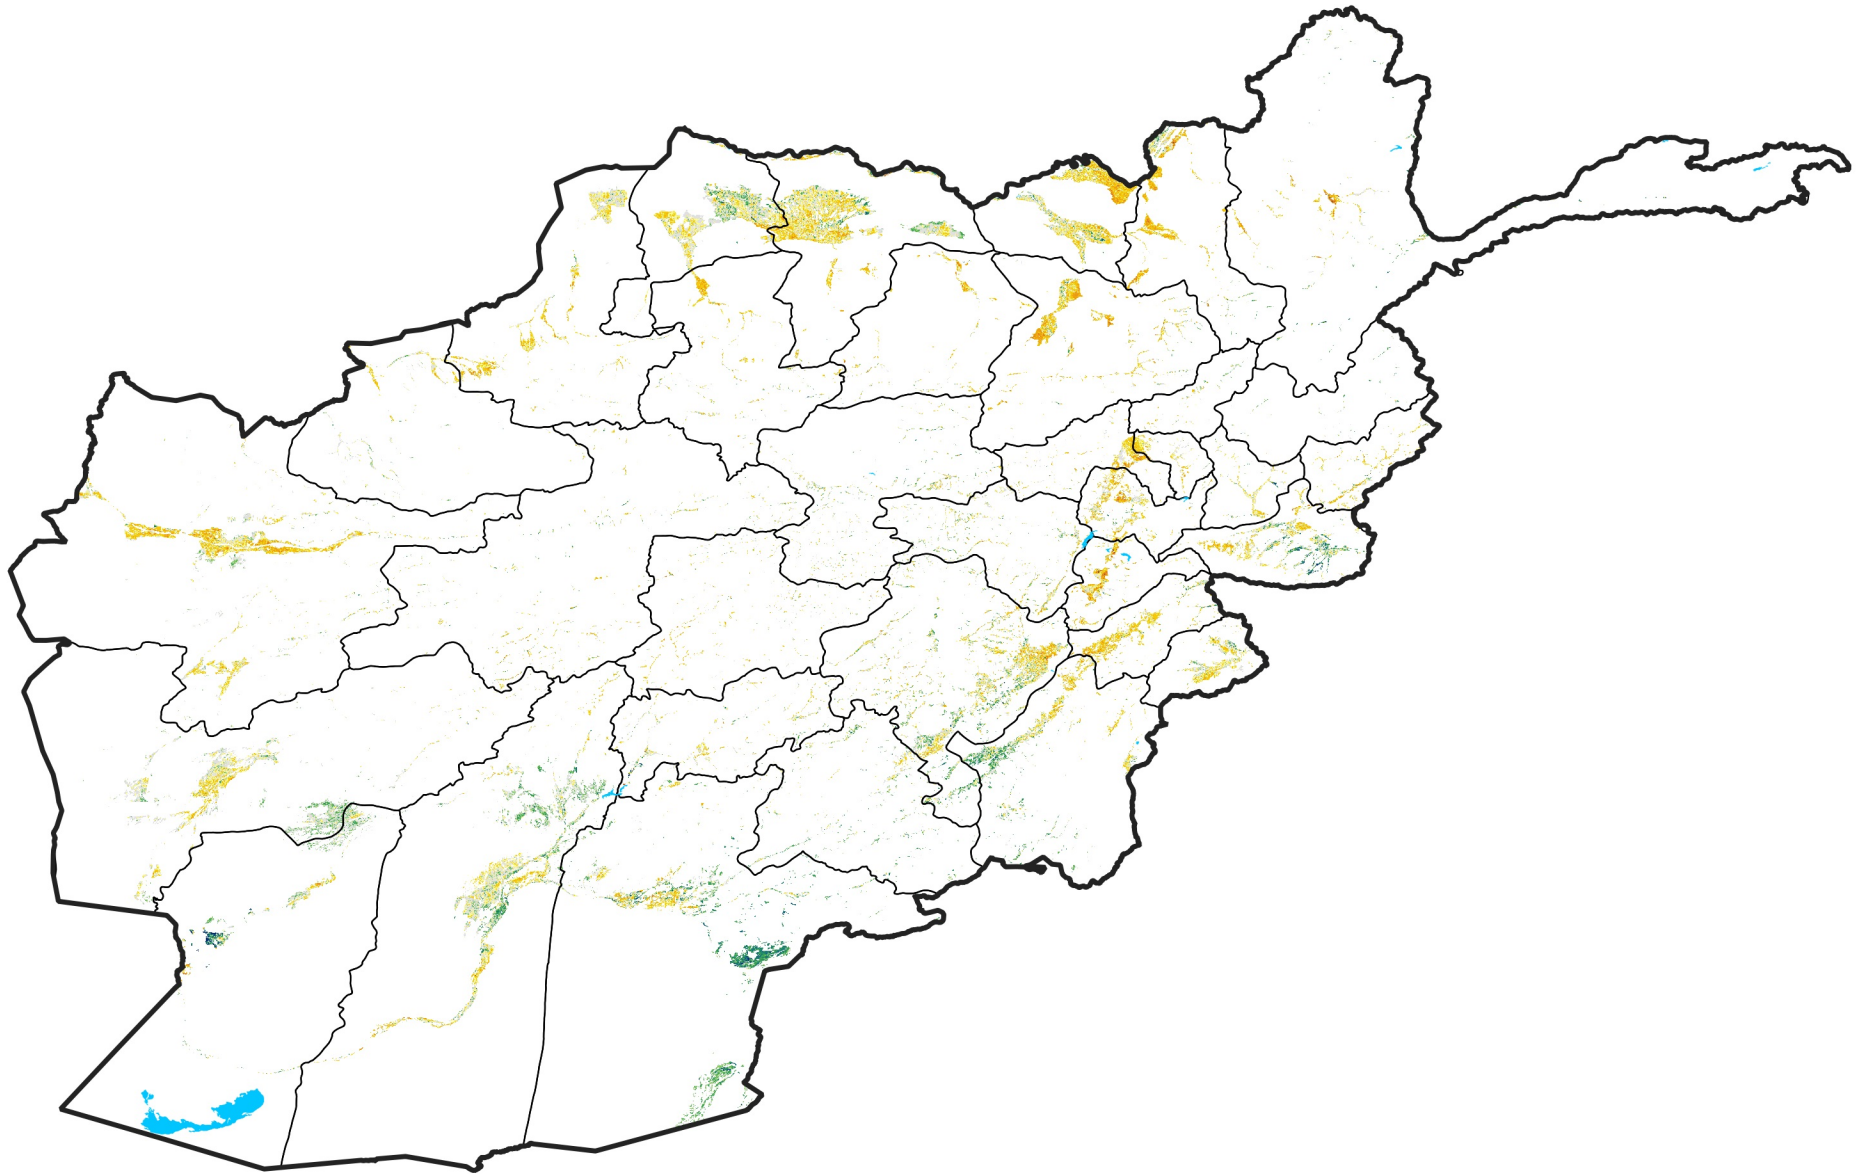

Afghanistan Irrigated Agricultural Areas

Percent of Mean NDVI

2007 / mean (2003 - 2022)

Period 17 / June 11 - 20, 2007

Percent of Normal