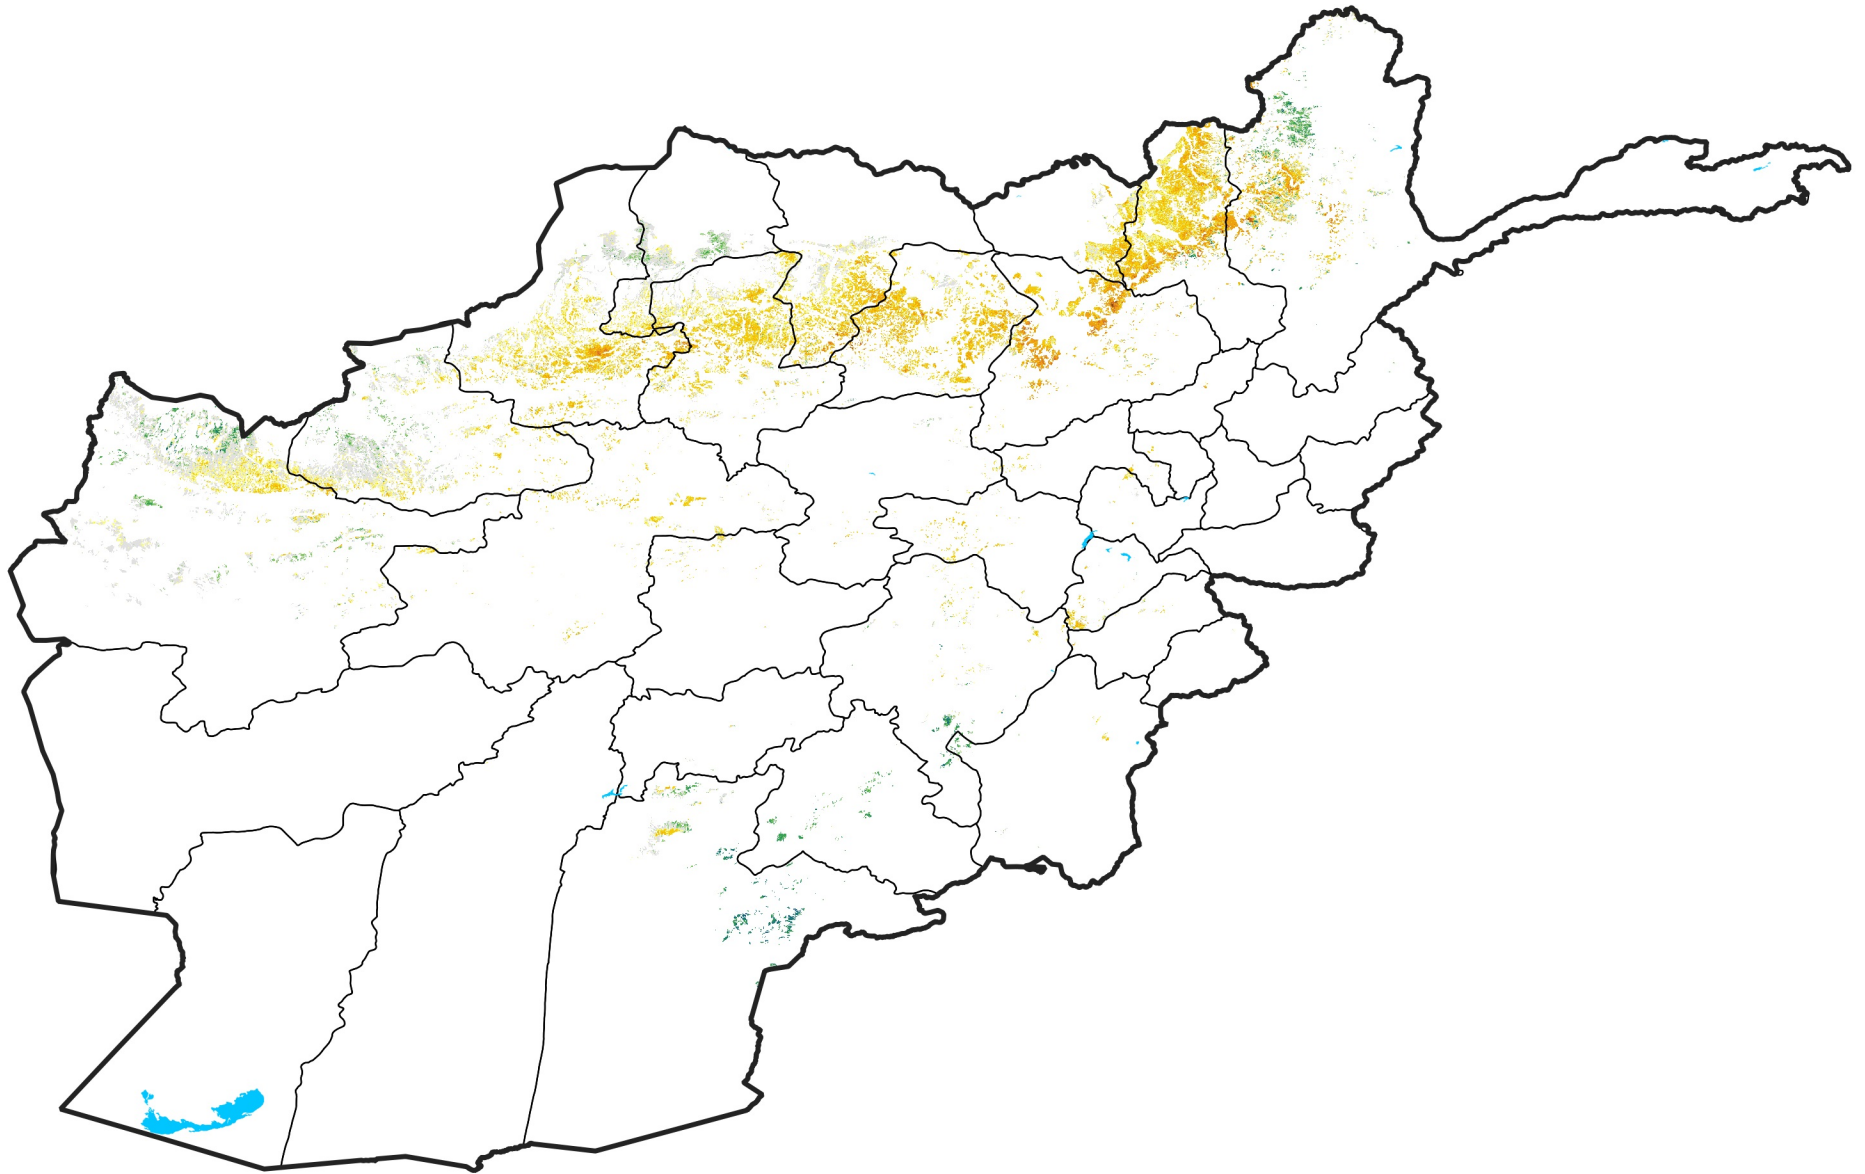

Afghanistan Rainfed Agricultural Areas

Percent of Mean NDVI

2007 / mean (2003 - 2022)

Period 17 / June 11 - 20, 2007

Percent of Normal