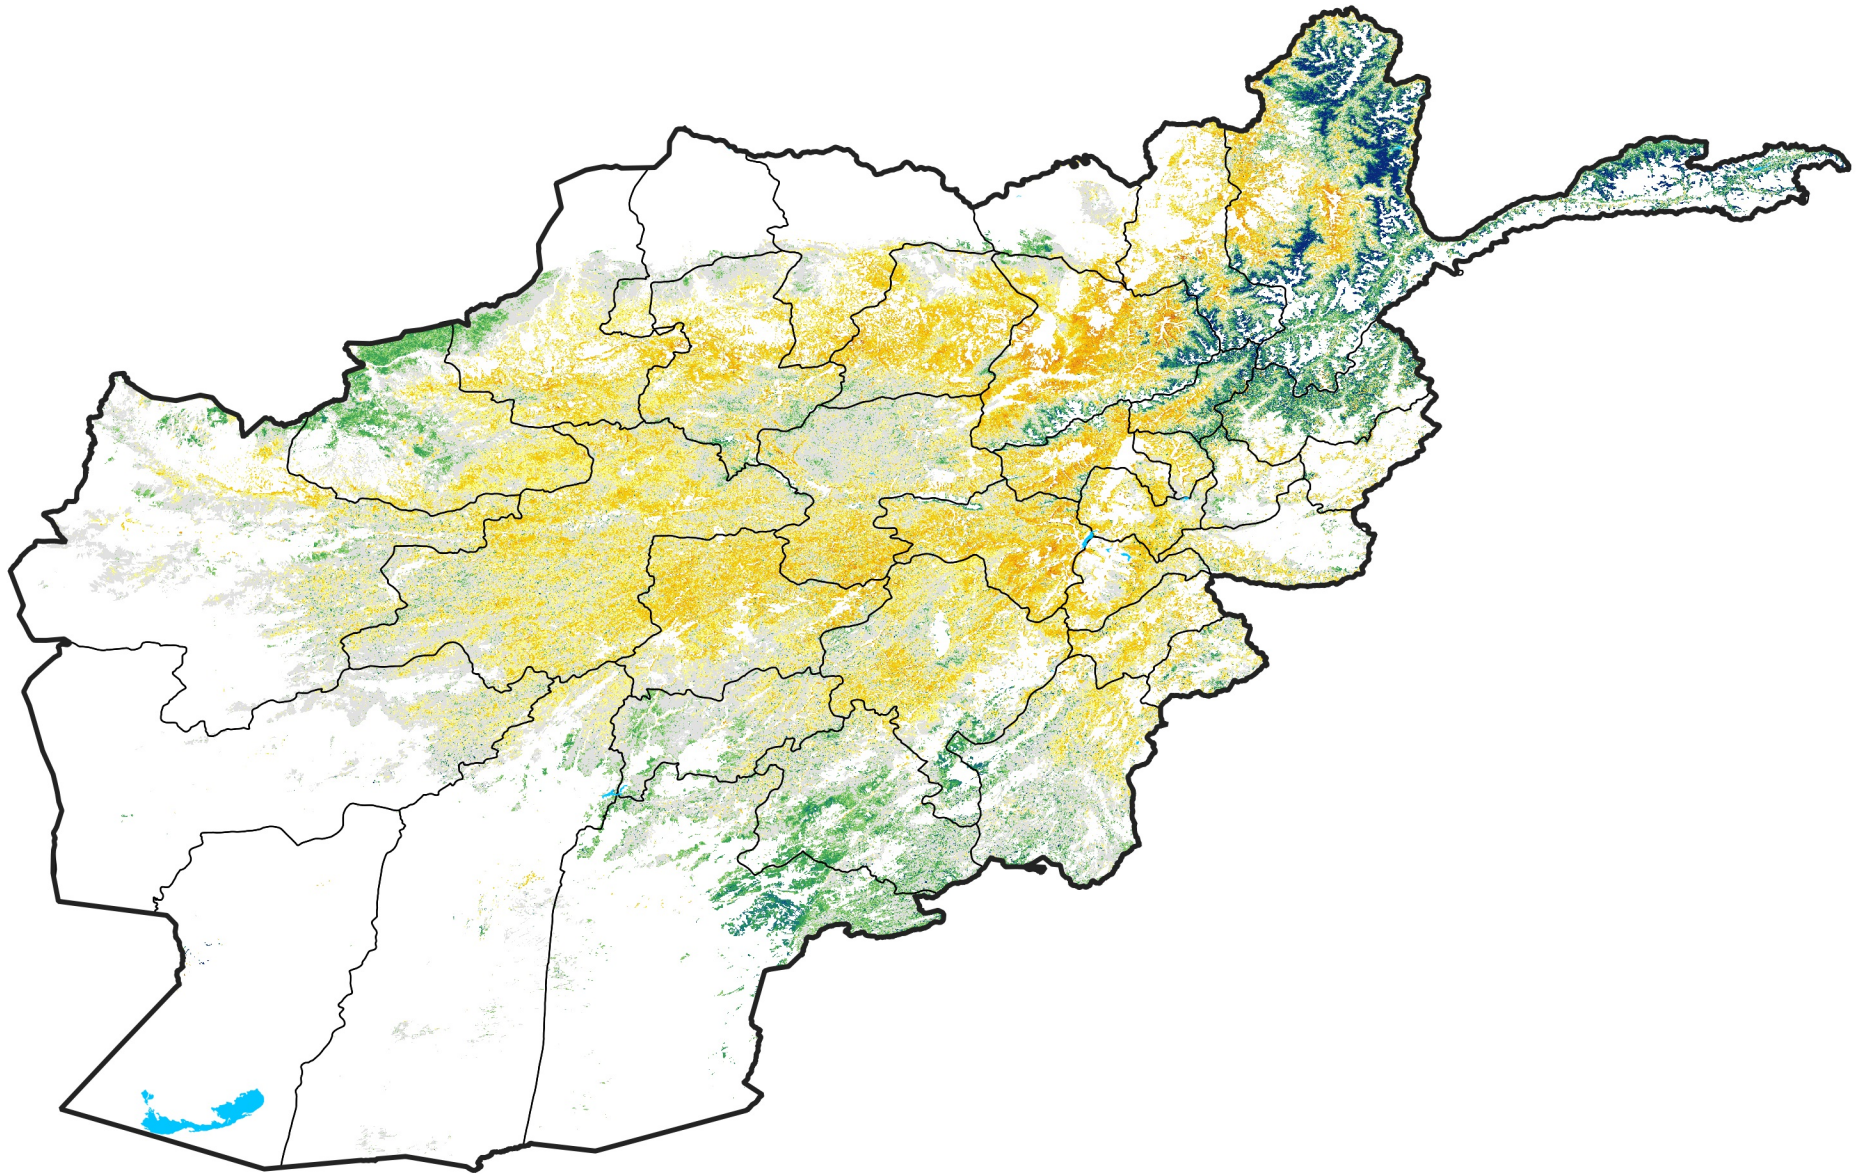

Afghanistan Rangeland Agricultural Areas

Percent of Mean NDVI

2007 / mean (2003 - 2022)

Period 17 / June 11 - 20, 2007

Percent of Normal