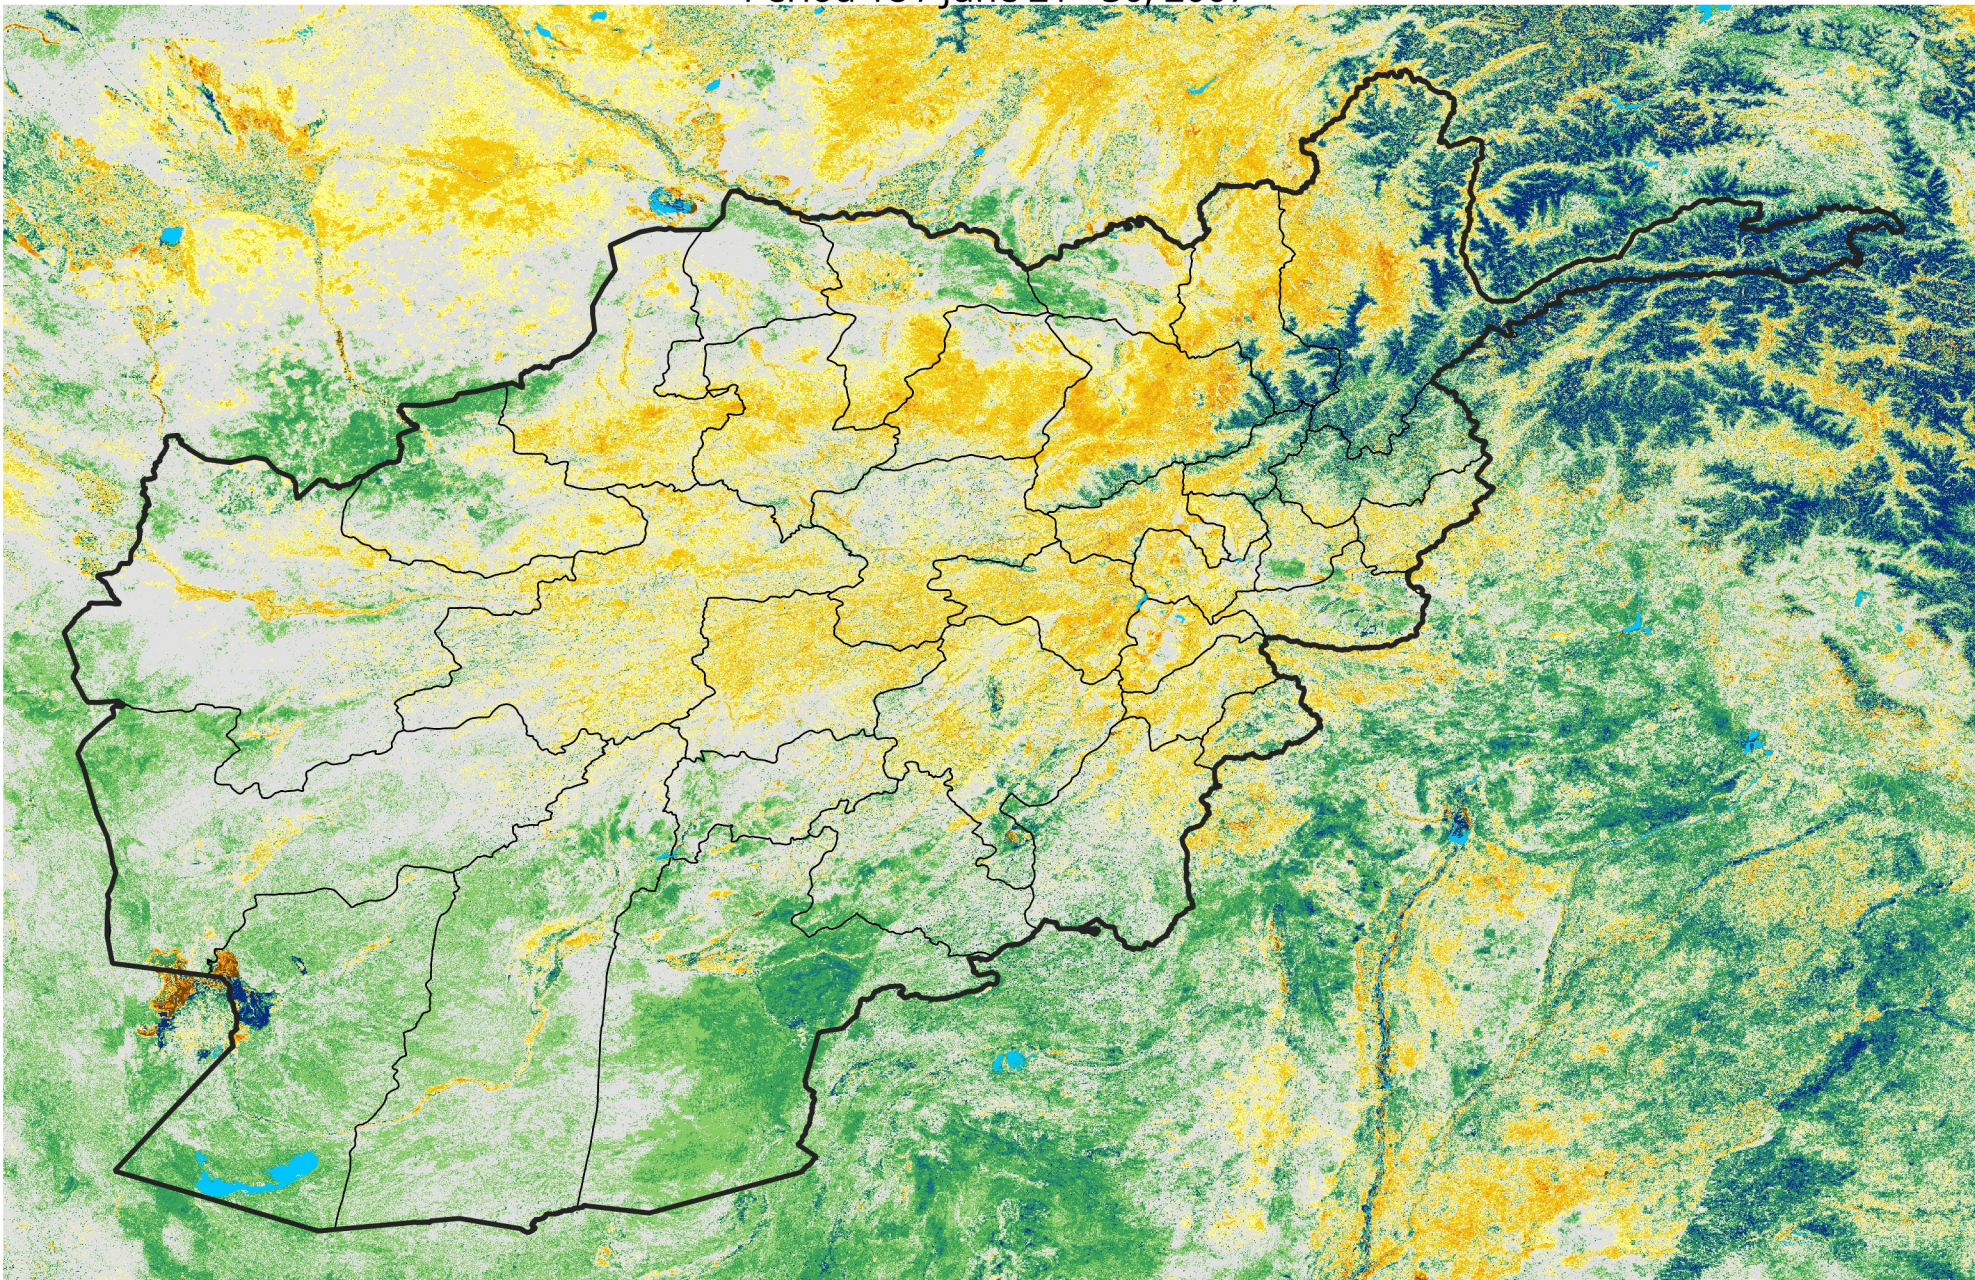

# Afghanistan

## Percent of Mean NDVI

2007 / mean (2003 - 2022)

Period 18 / June 21 - 30, 2007