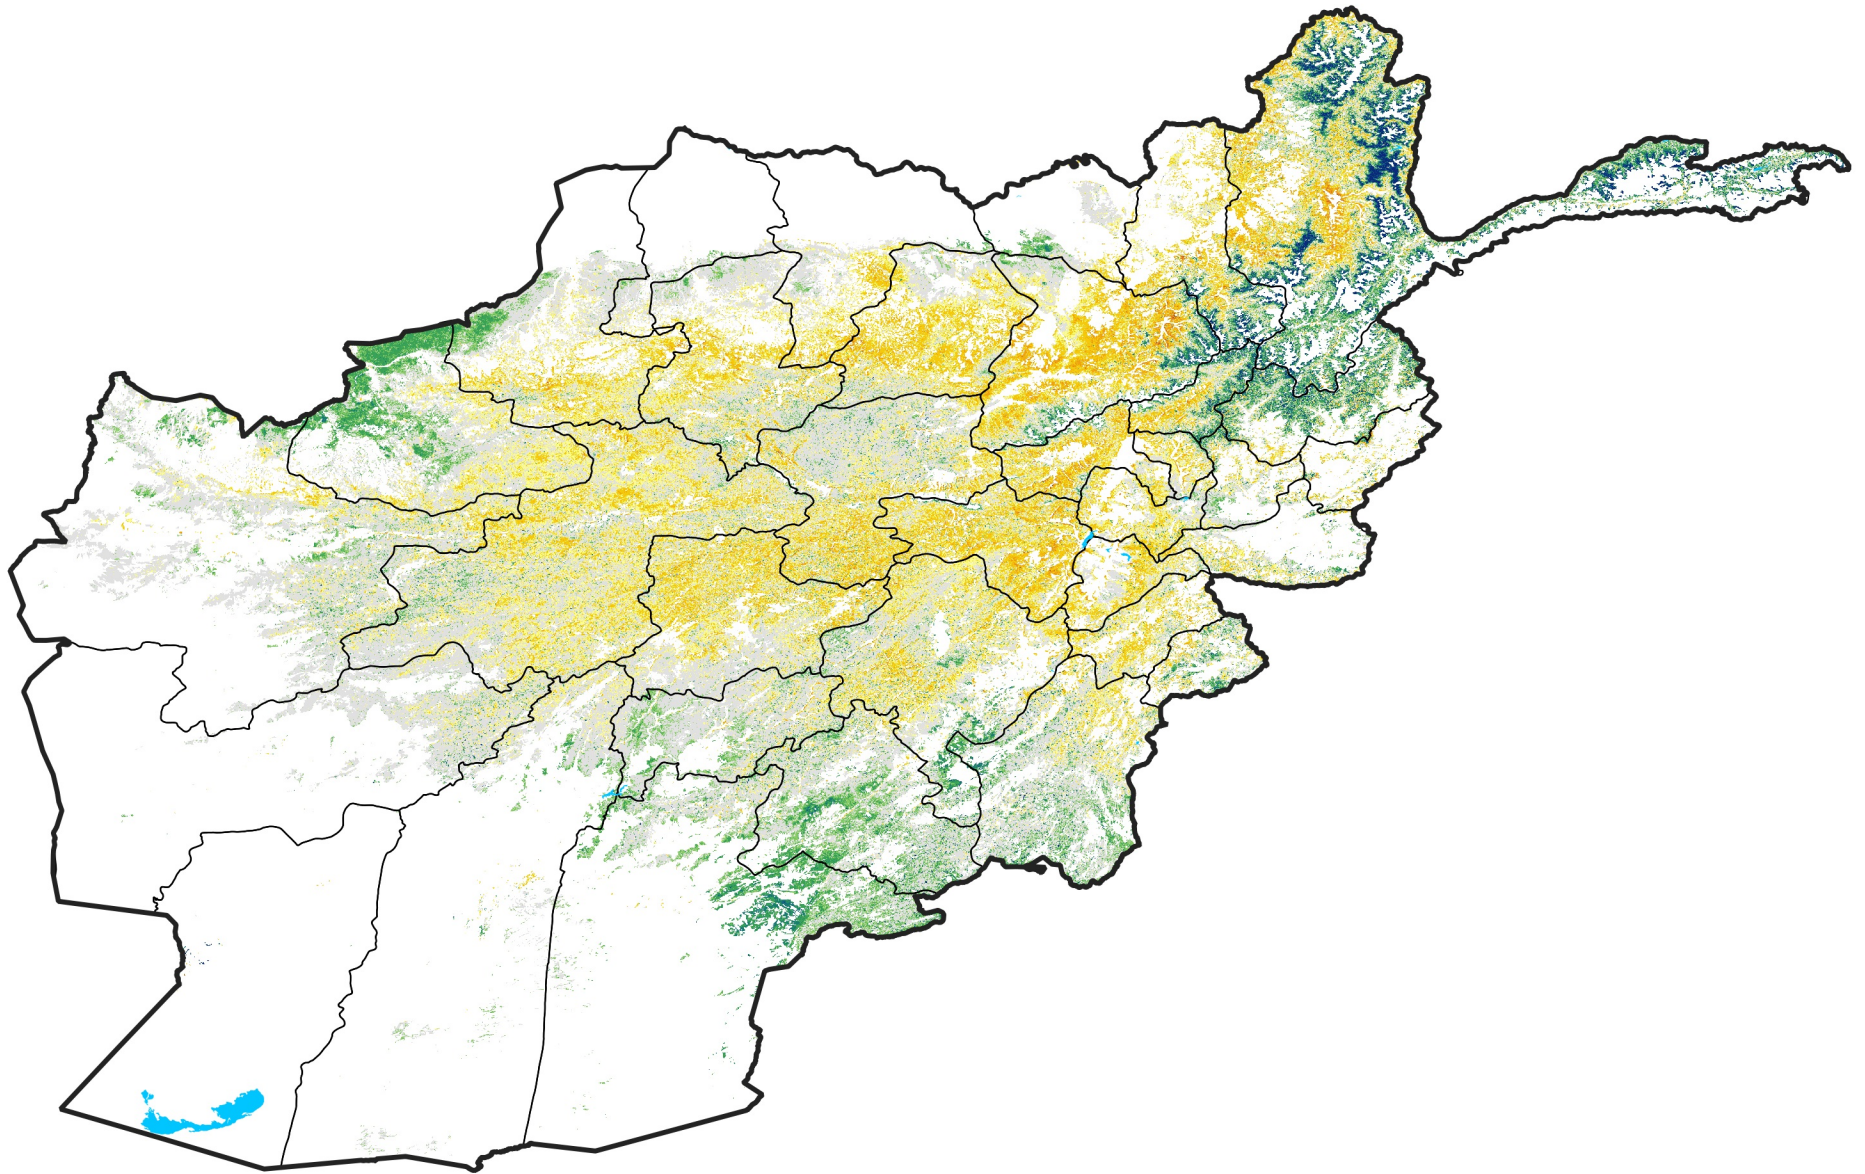

Afghanistan Rangeland Agricultural Areas

Percent of Mean NDVI

2007 / mean (2003 - 2022)

Period 18 / June 21 - 30, 2007

Percent of Normal