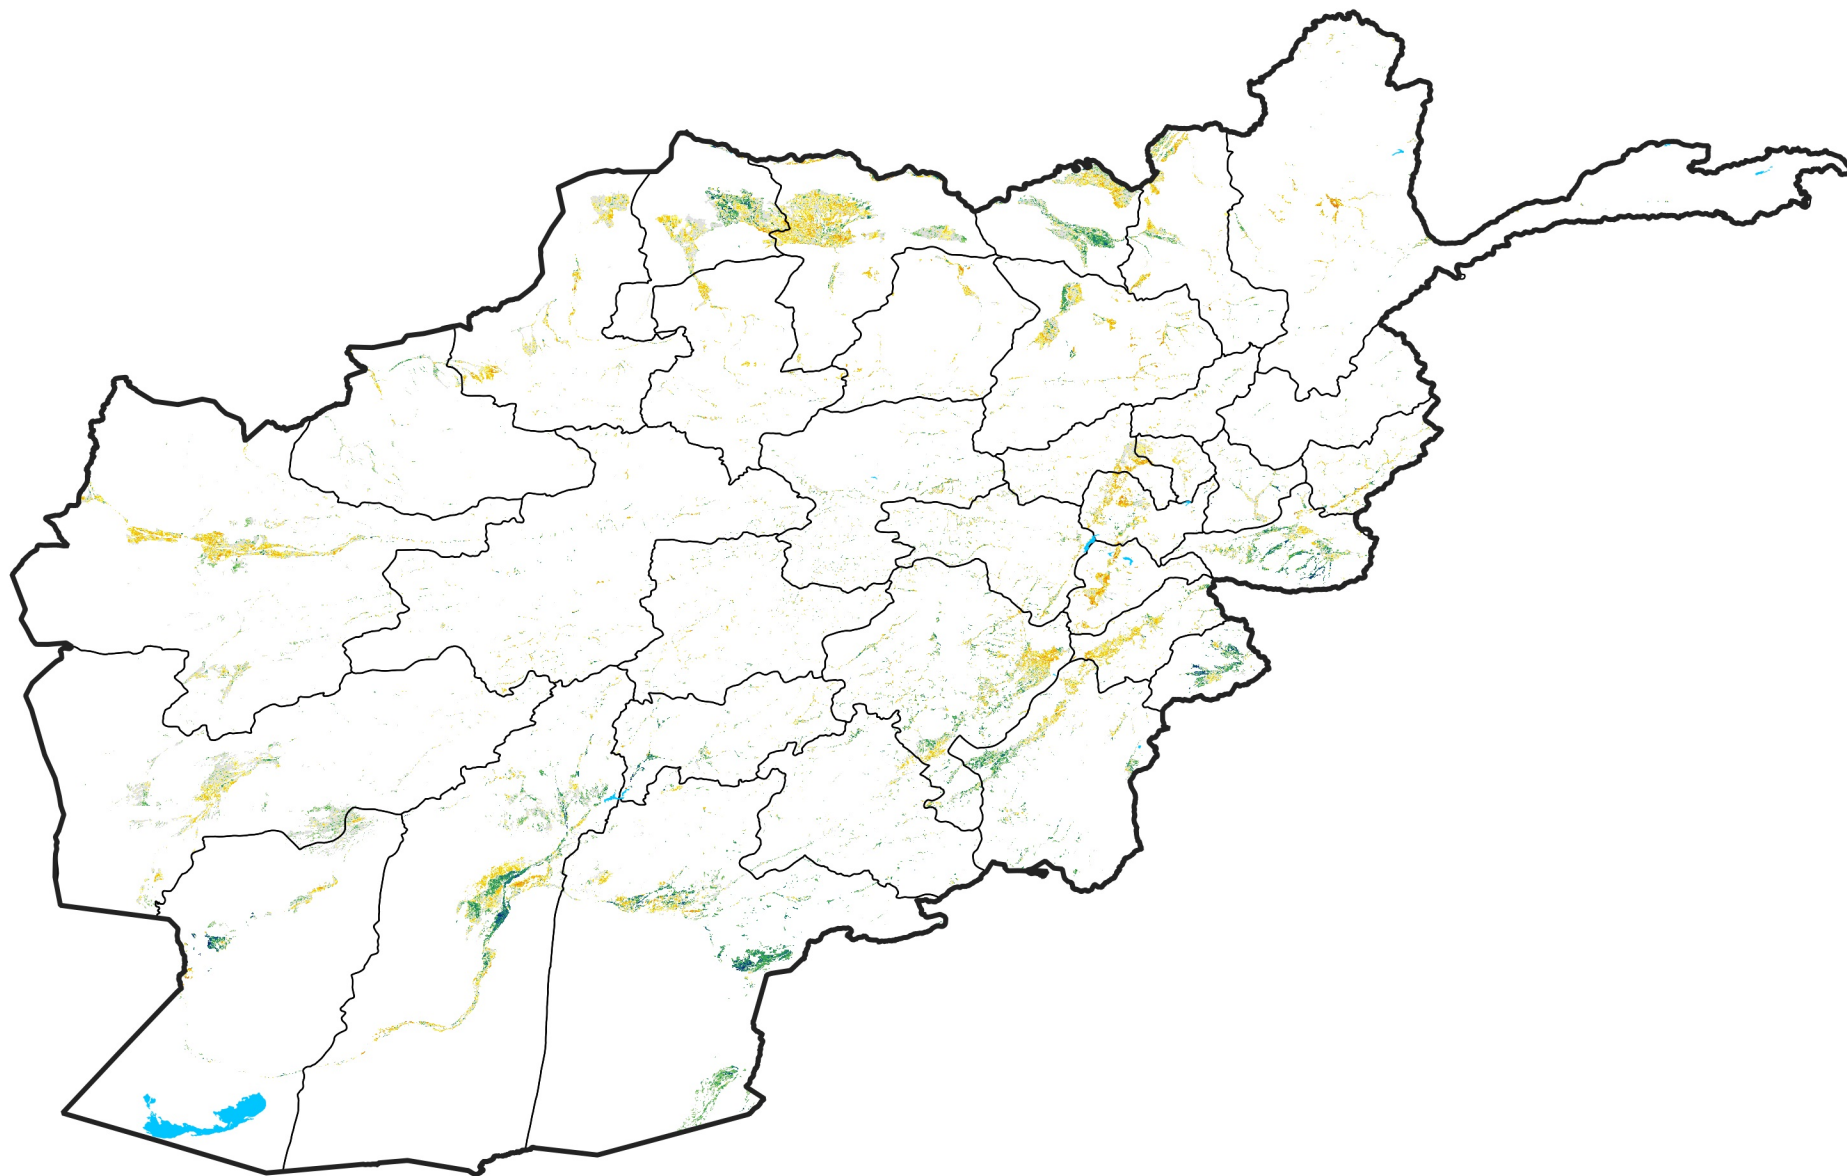

Afghanistan Irrigated Agricultural Areas

Percent of Mean NDVI

2007 / mean (2003 - 2022)

Period 19 / July 01 - 10, 2007

Percent of Normal