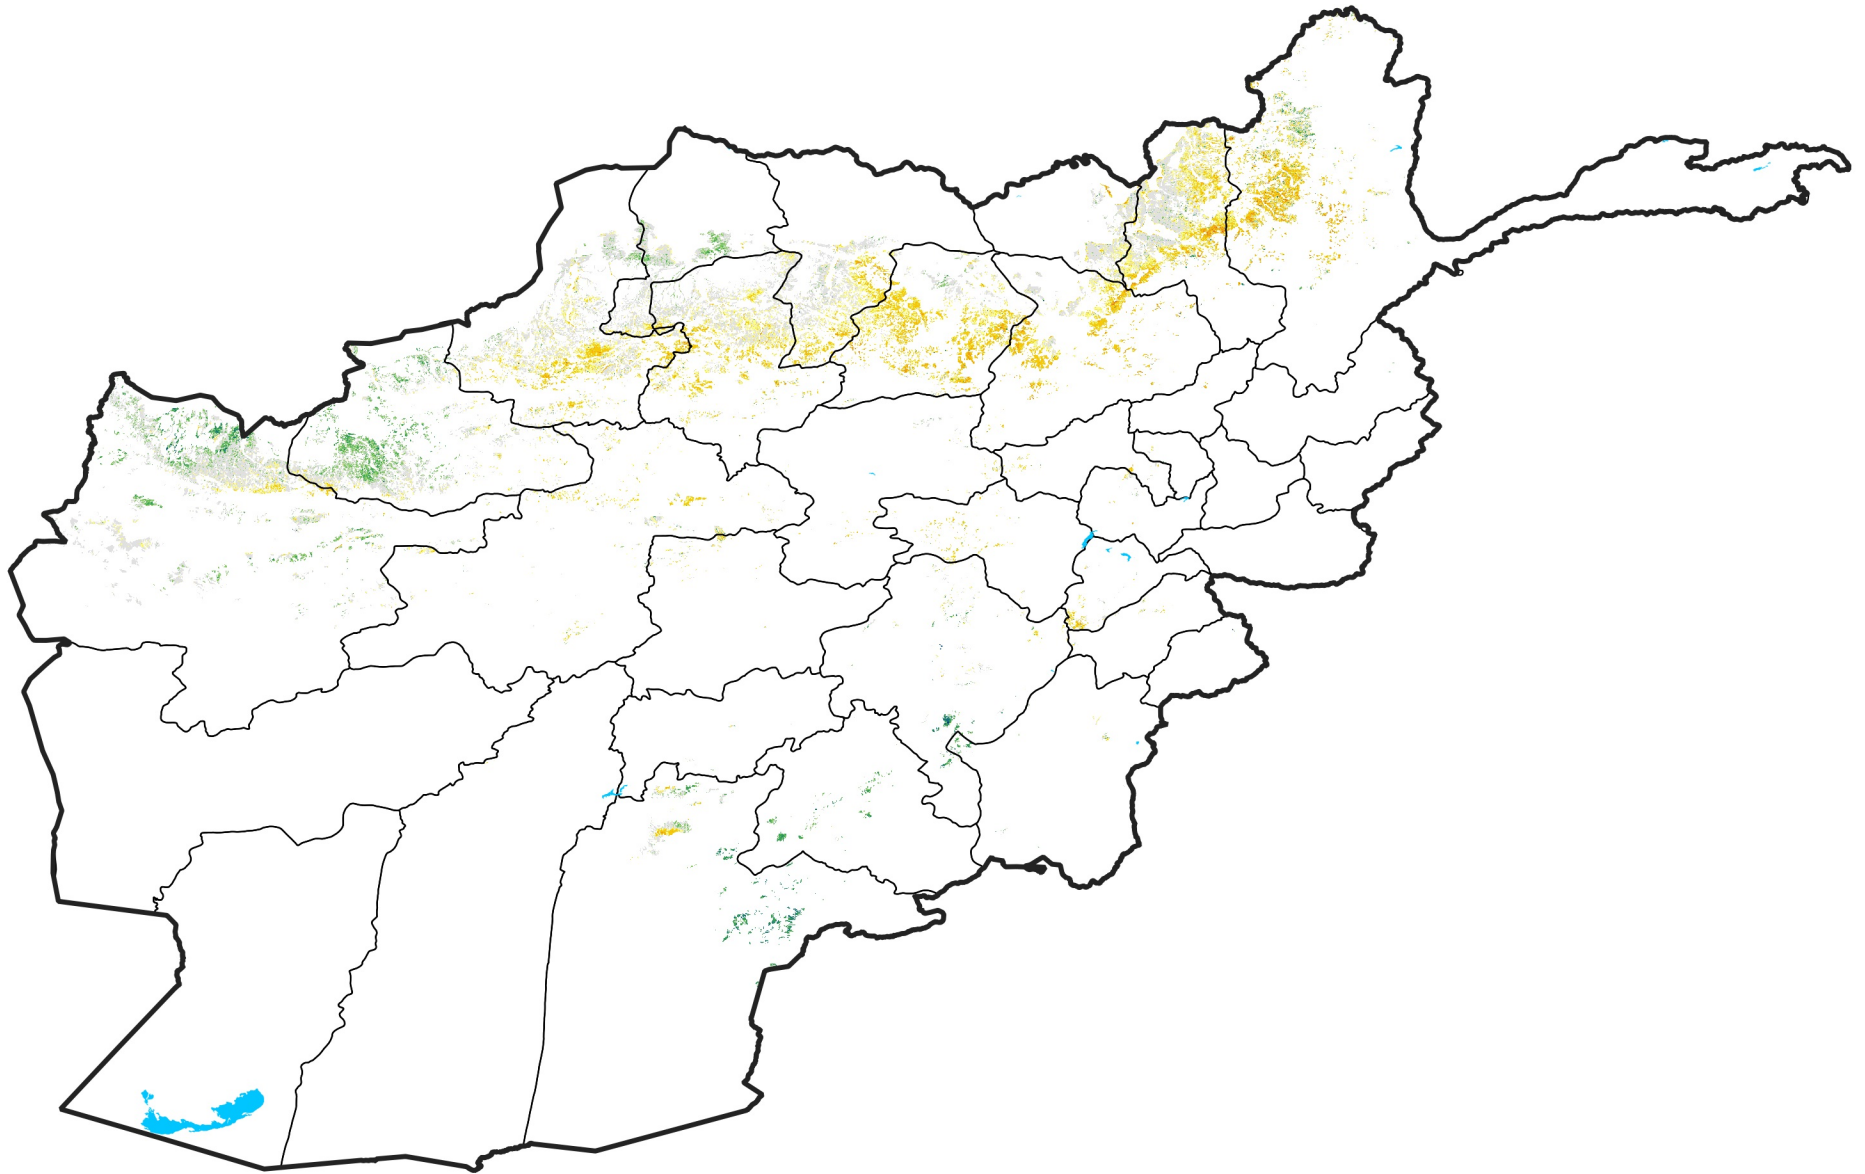

Afghanistan Rainfed Agricultural Areas

Percent of Mean NDVI

2007 / mean (2003 - 2022)

Period 19 / July 01 - 10, 2007

Percent of Normal