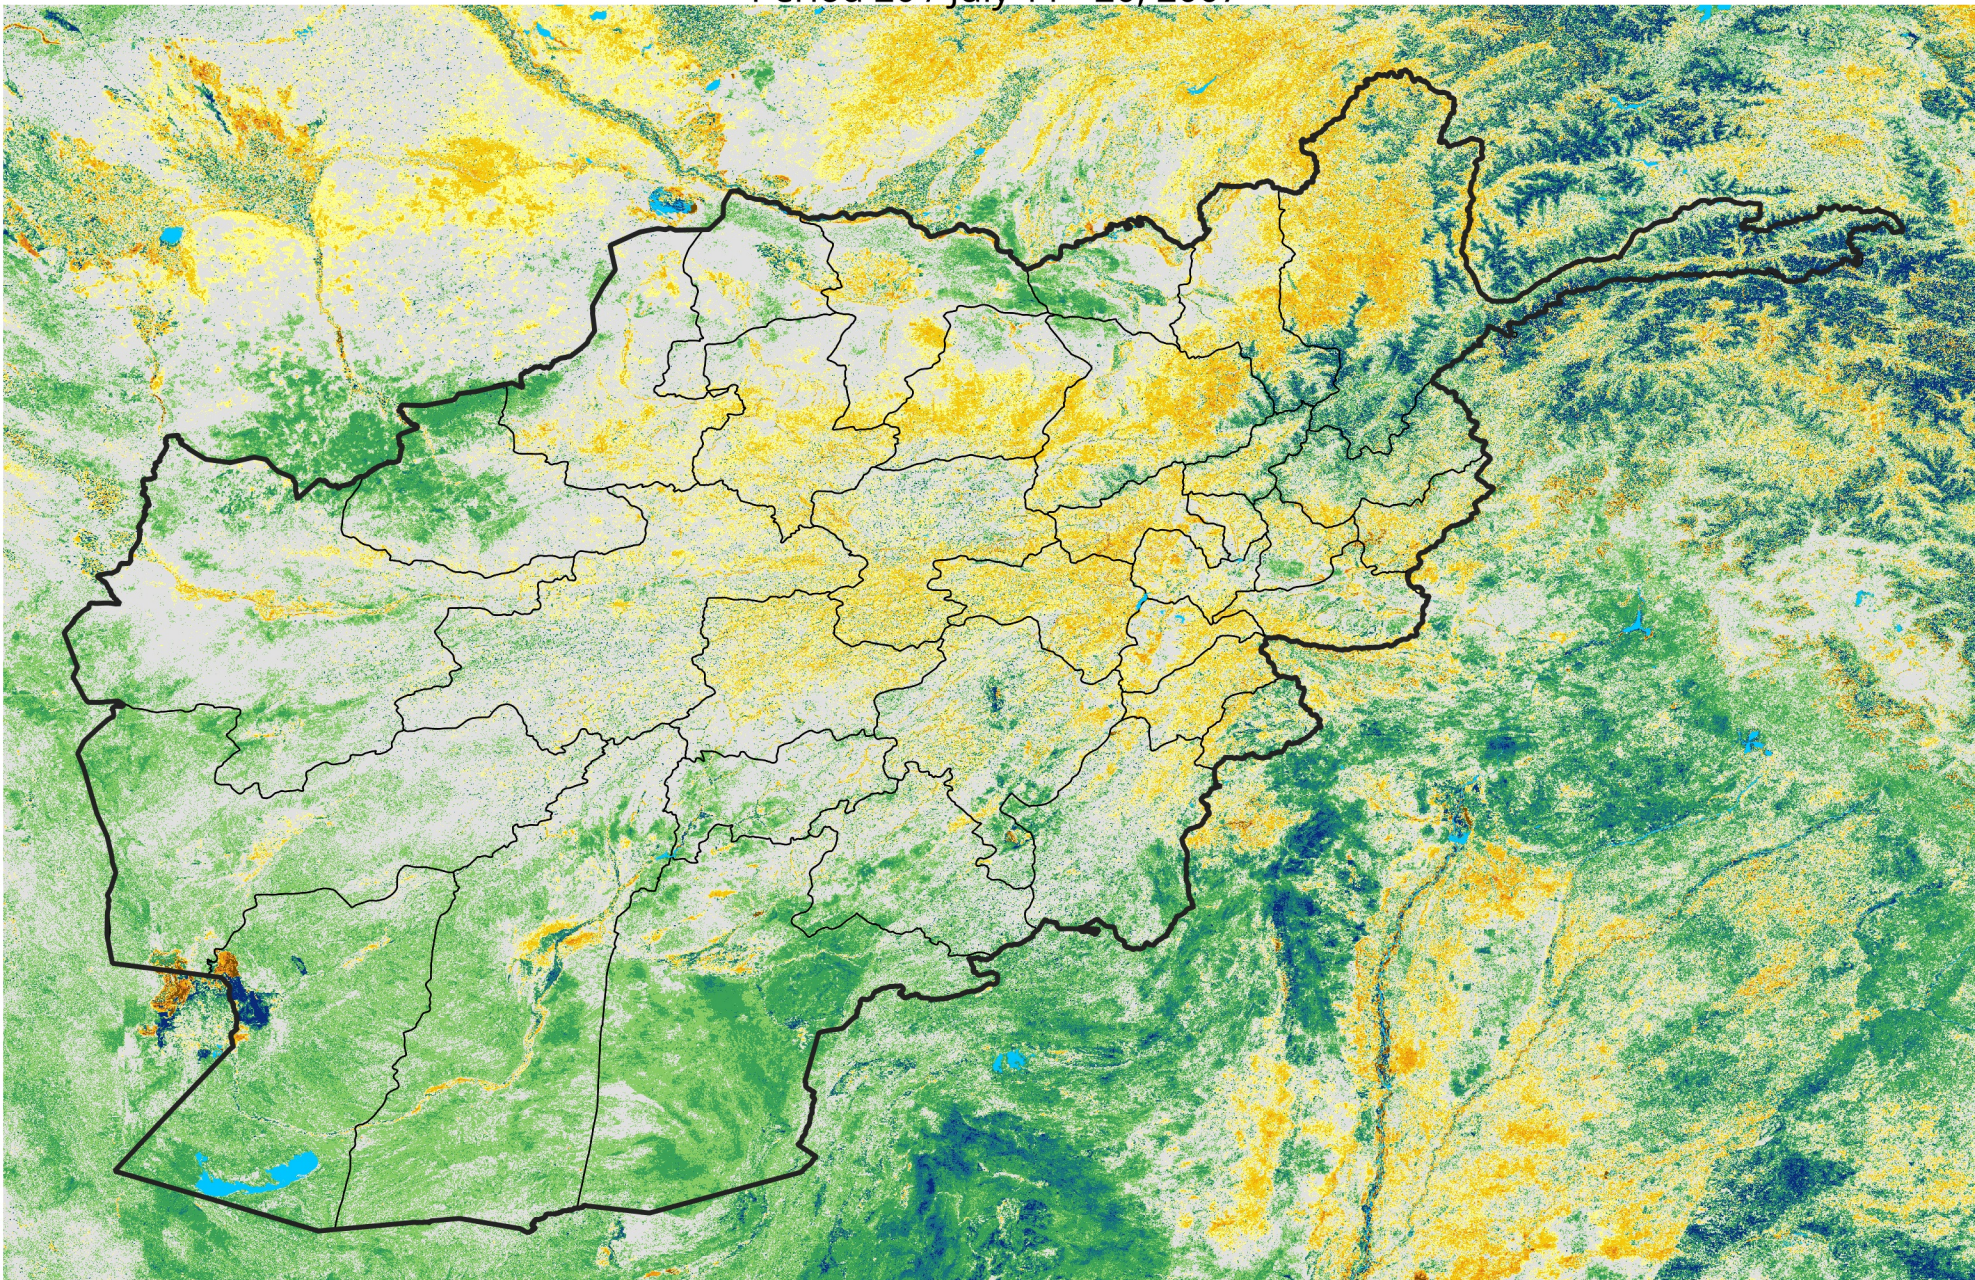

Afghanistan

Percent of Mean NDVI

2007 / mean (2003 - 2022)

Period 20 / July 11 - 20, 2007

Percent of Normal