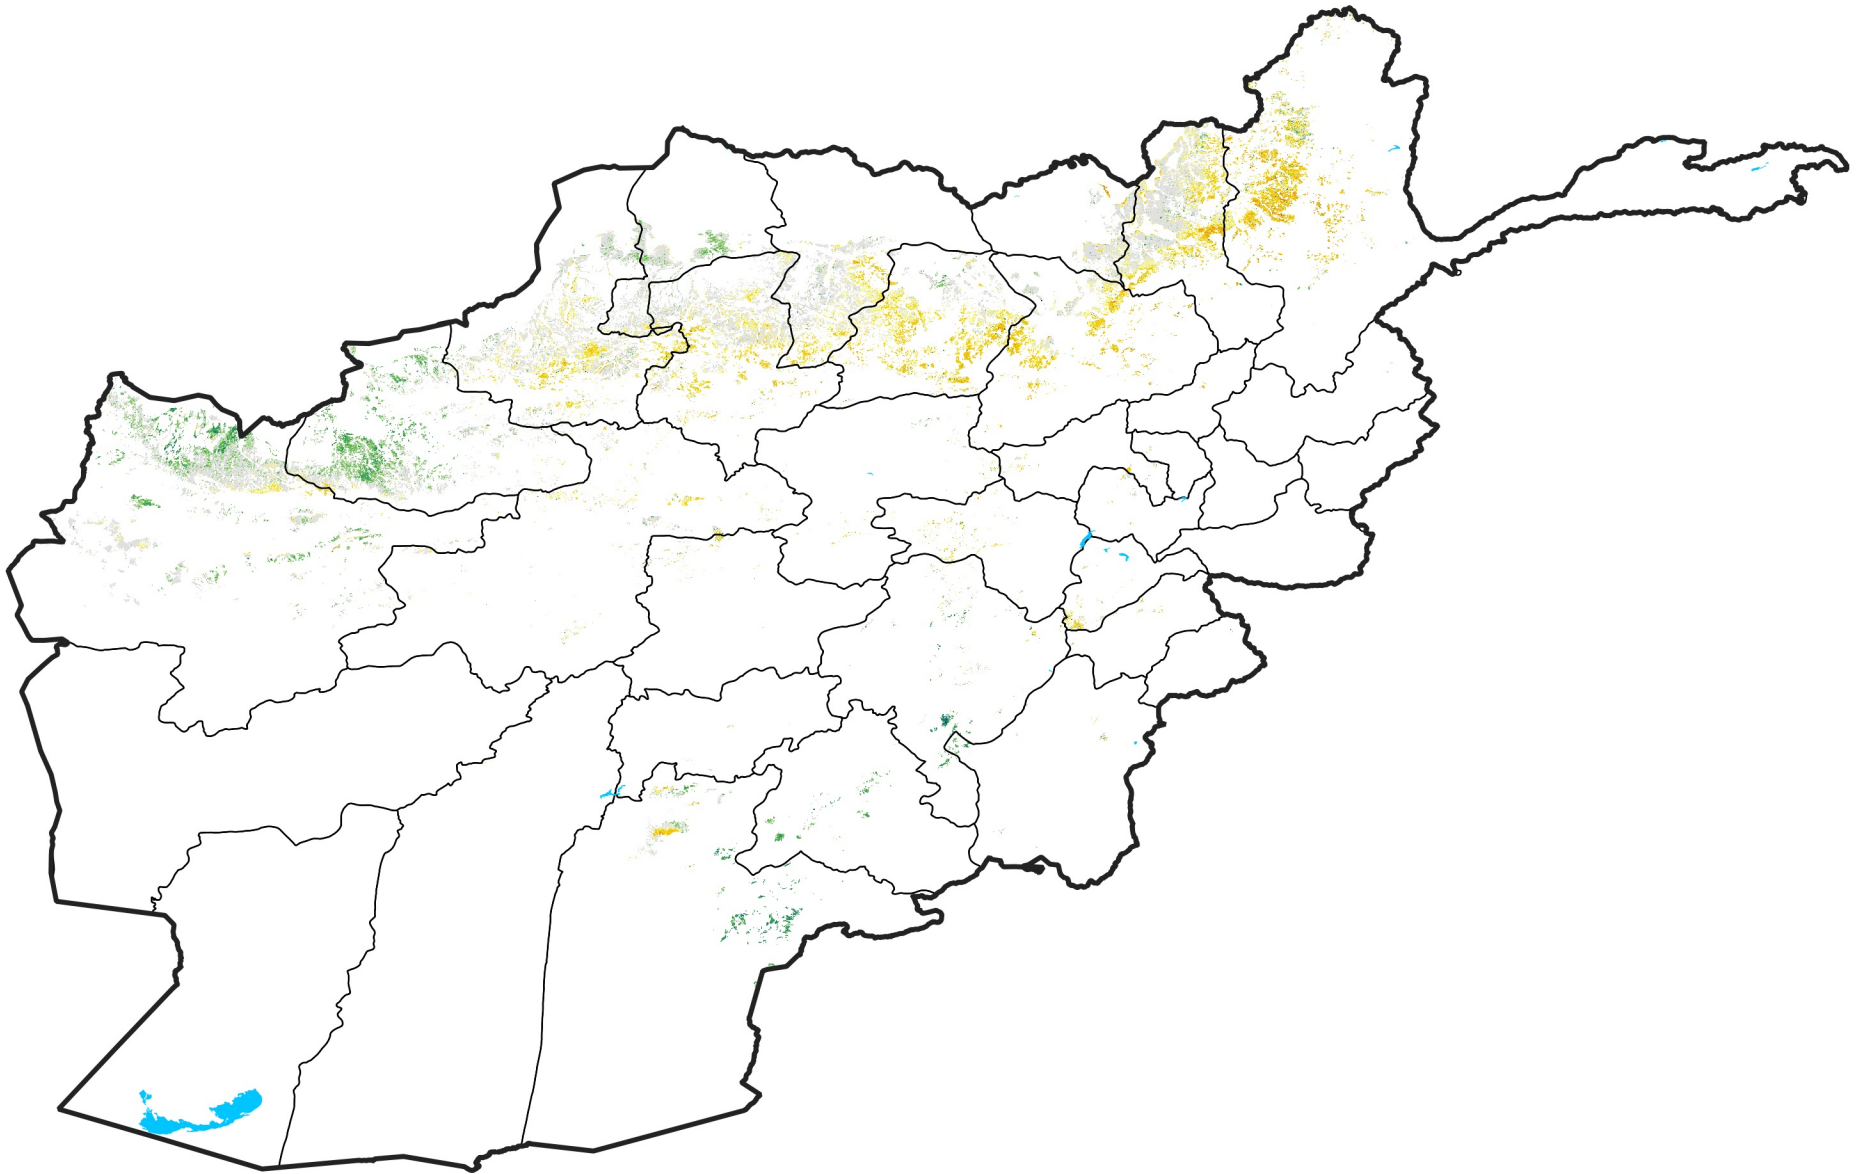

Afghanistan Rainfed Agricultural Areas

Percent of Mean NDVI

2007 / mean (2003 - 2022)

Period 20 / July 11 - 20, 2007

Percent of Normal