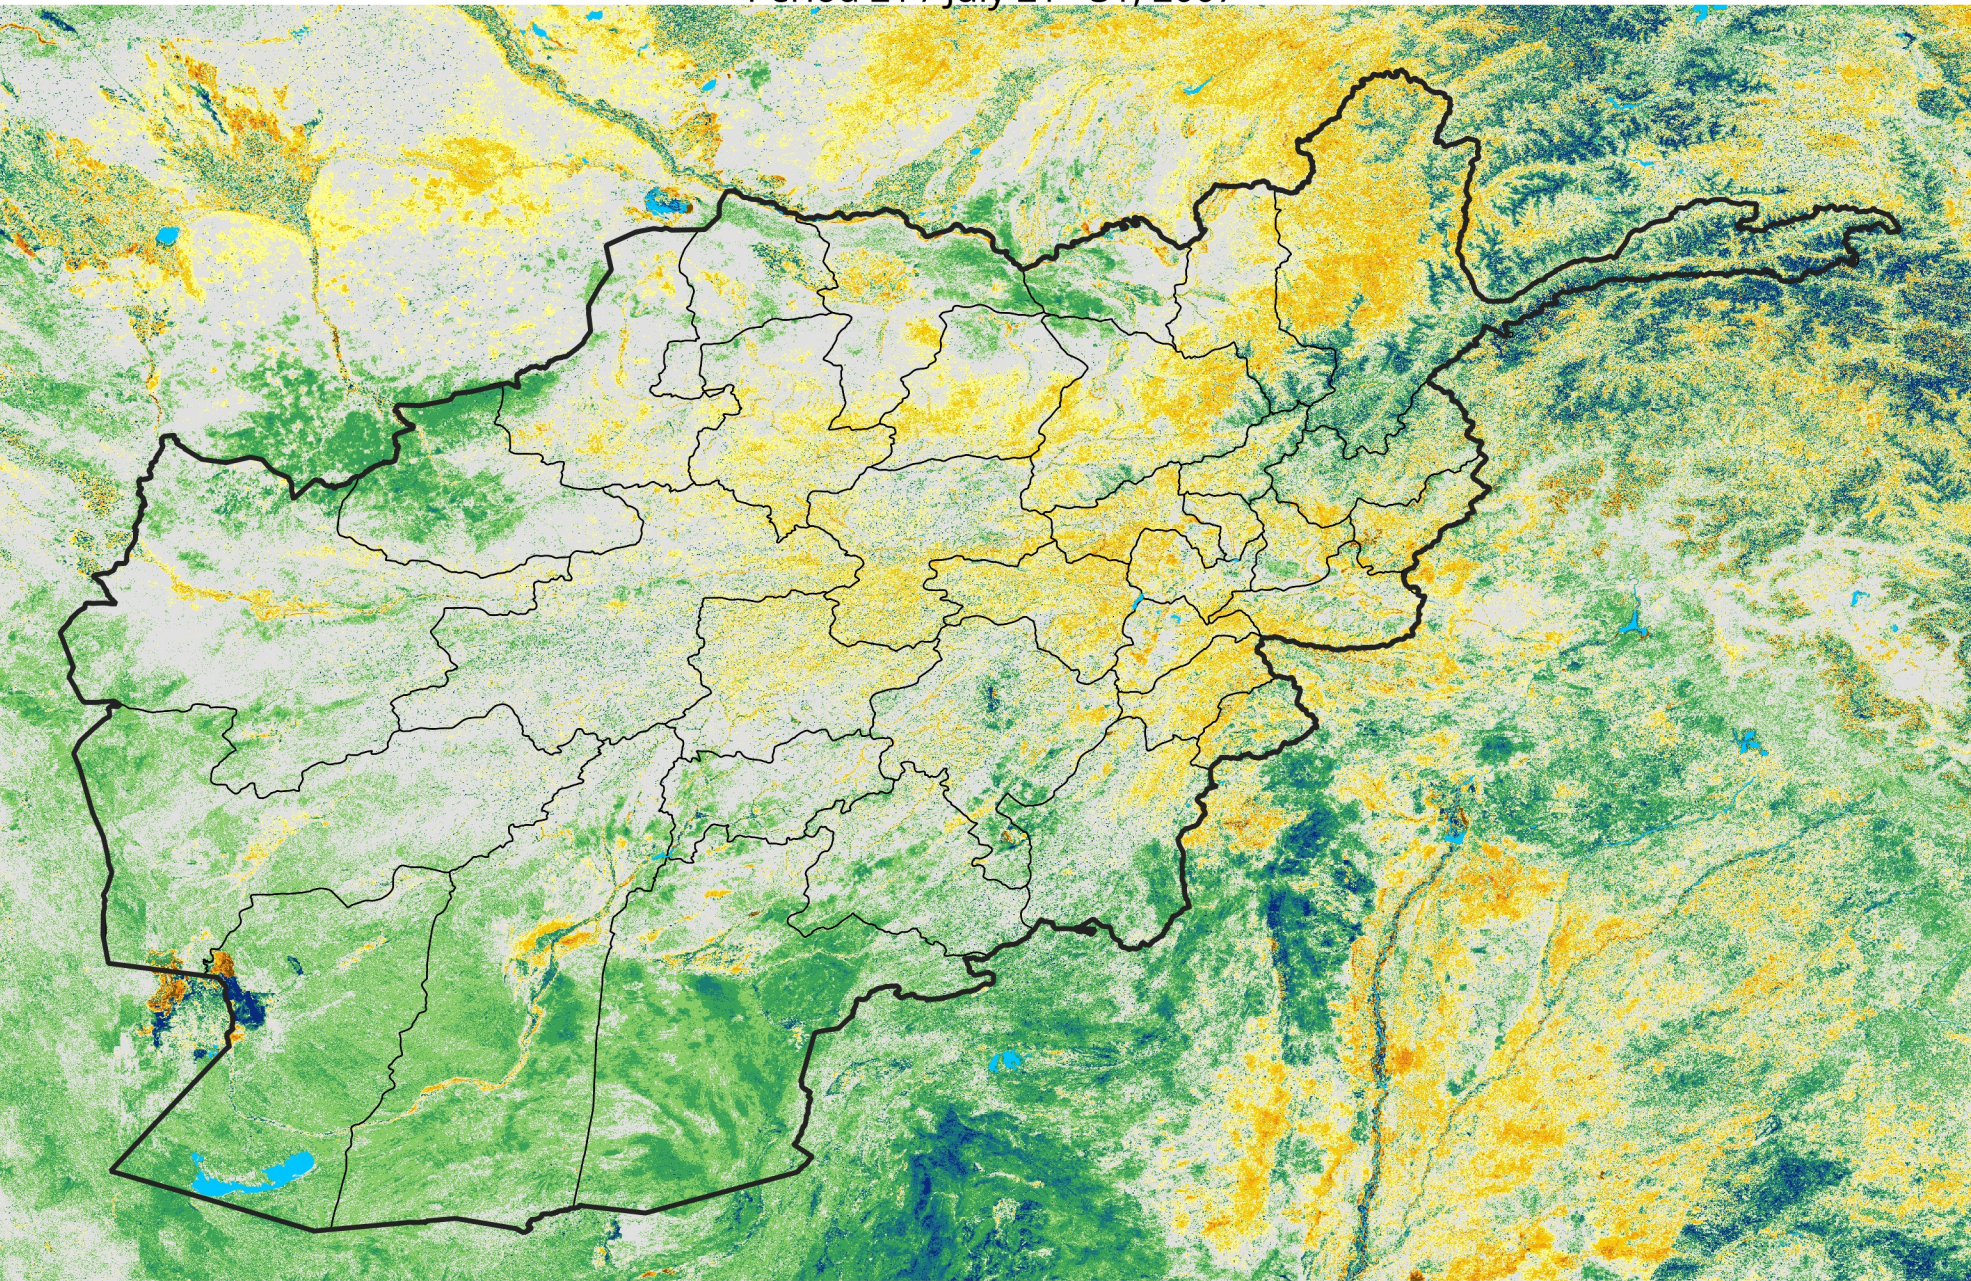

Afghanistan

Percent of Mean NDVI

2007 / mean (2003 - 2022)

Period 21 / July 21 - 31, 2007

Percent of Normal