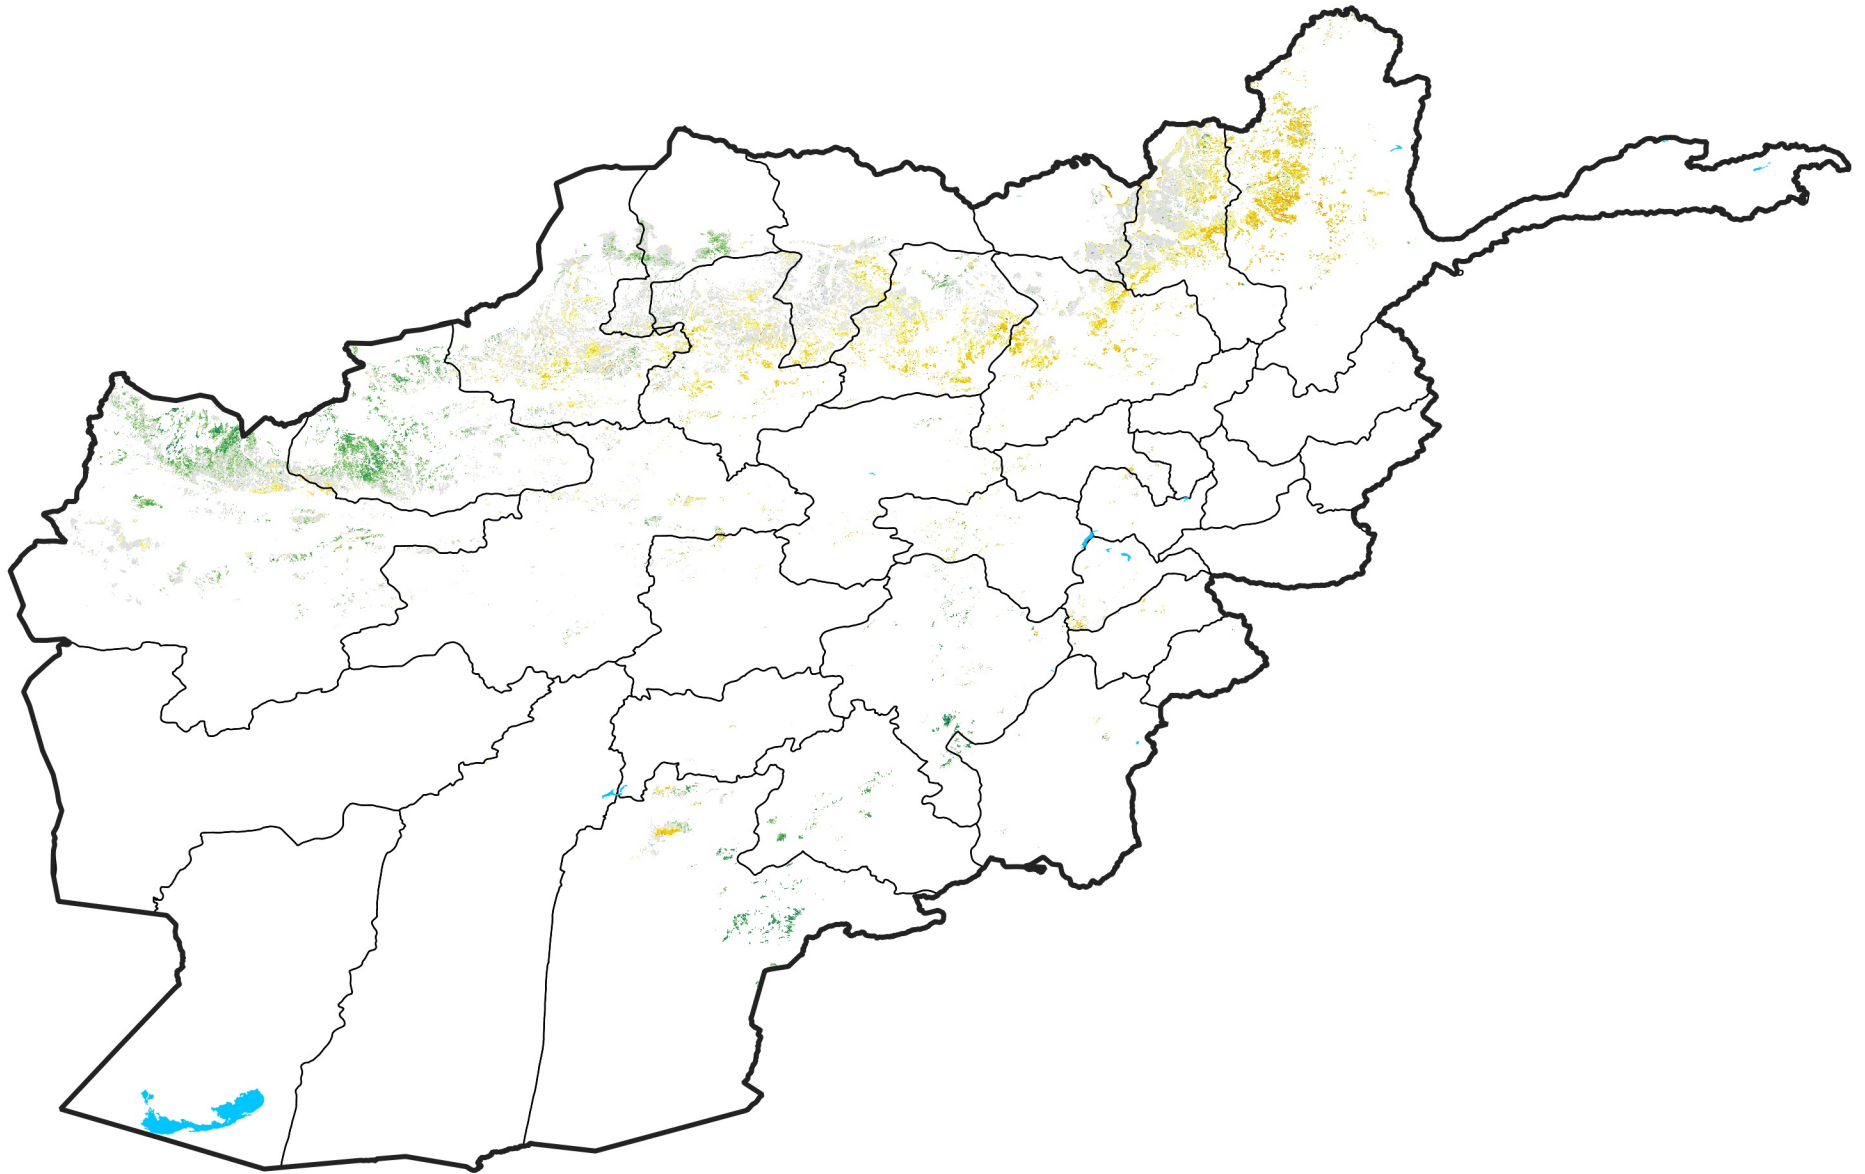

Afghanistan Rainfed Agricultural Areas

Percent of Mean NDVI

2007 / mean (2003 - 2022)

Period 21 / July 21 - 31, 2007

Percent of Normal