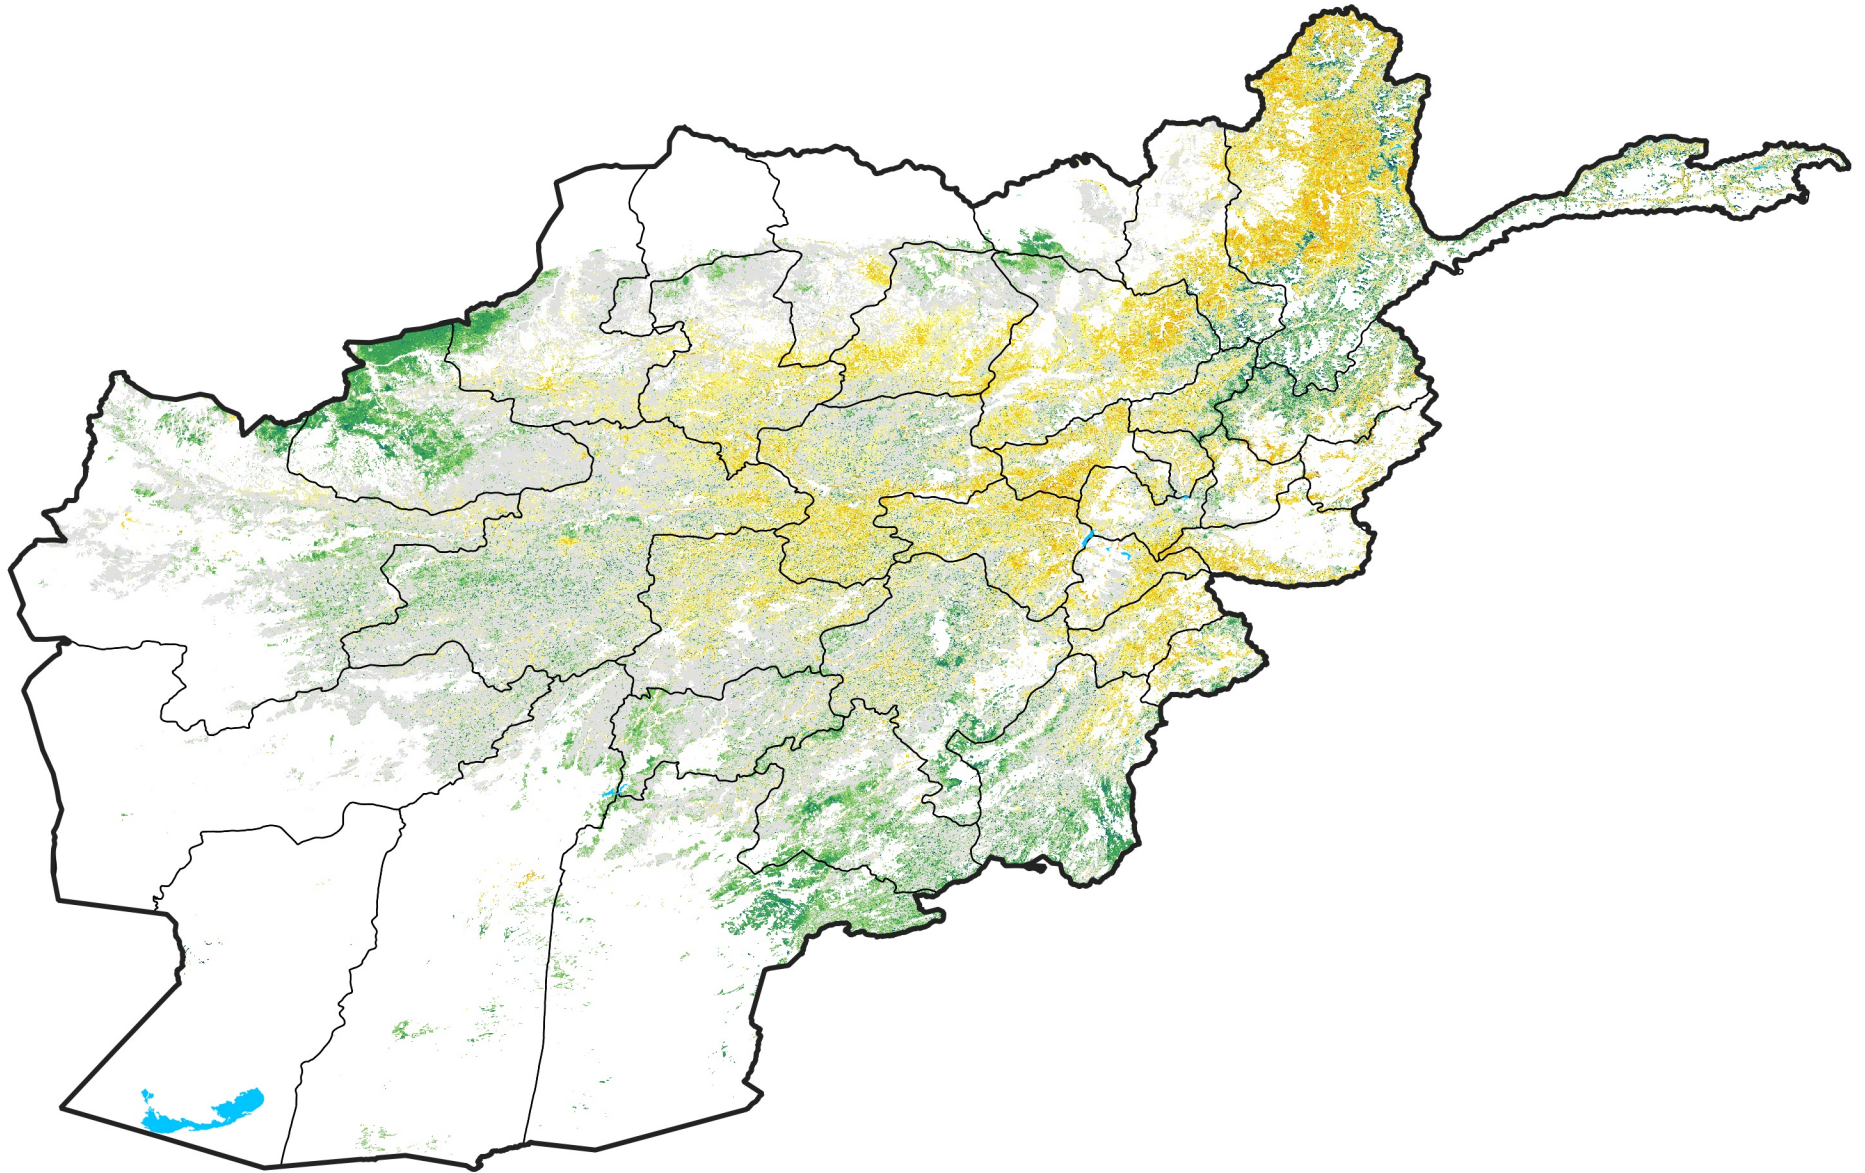

Afghanistan Rangeland Agricultural Areas

Percent of Mean NDVI

2007 / mean (2003 - 2022)

Period 21 / July 21 - 31, 2007

Percent of Normal