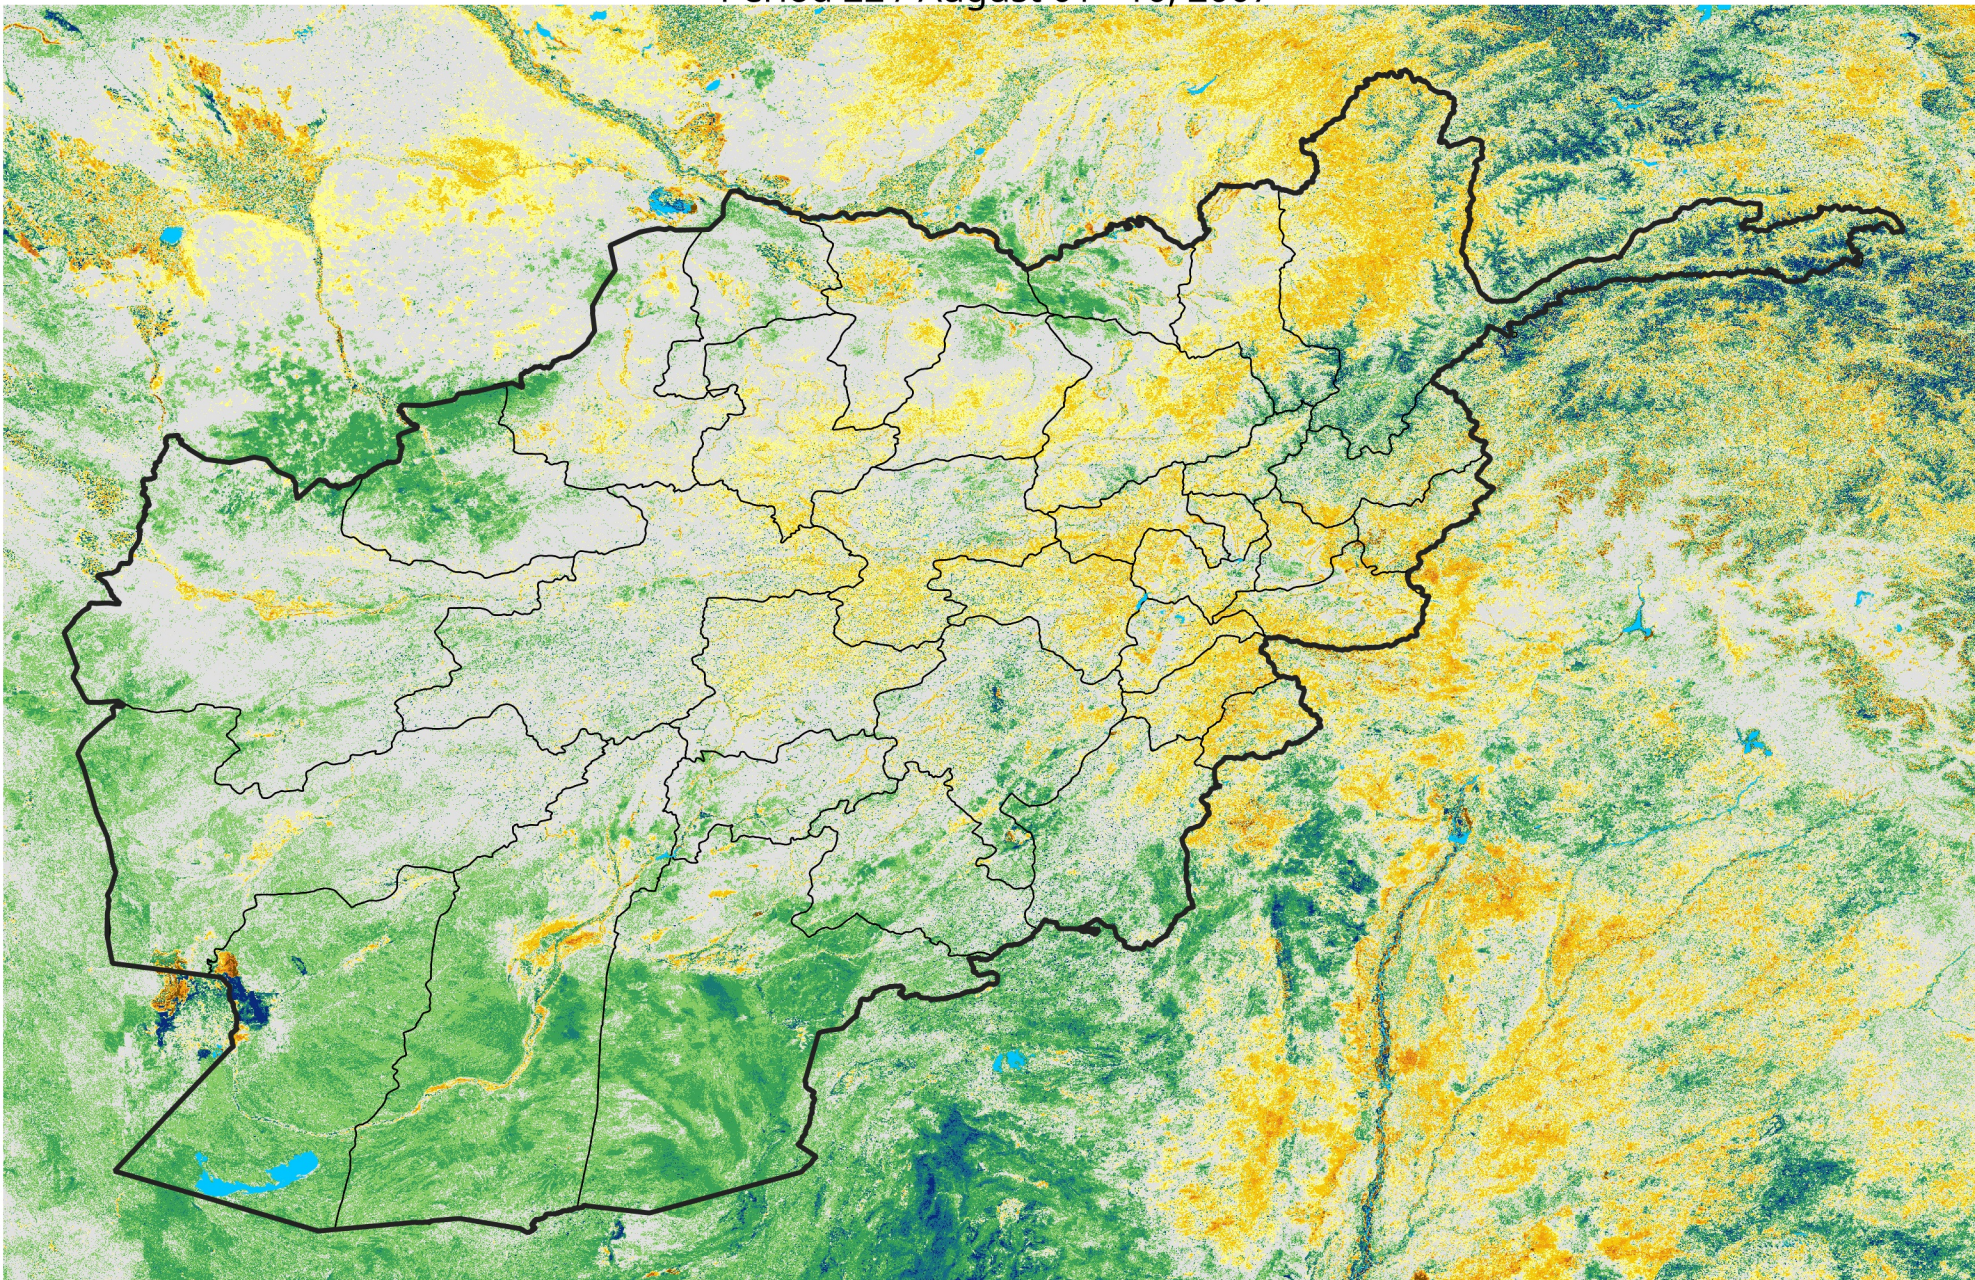

Afghanistan

Percent of Mean NDVI

2007 / mean (2003 - 2022)

Period 22 / August 01 - 10, 2007

Percent of Normal