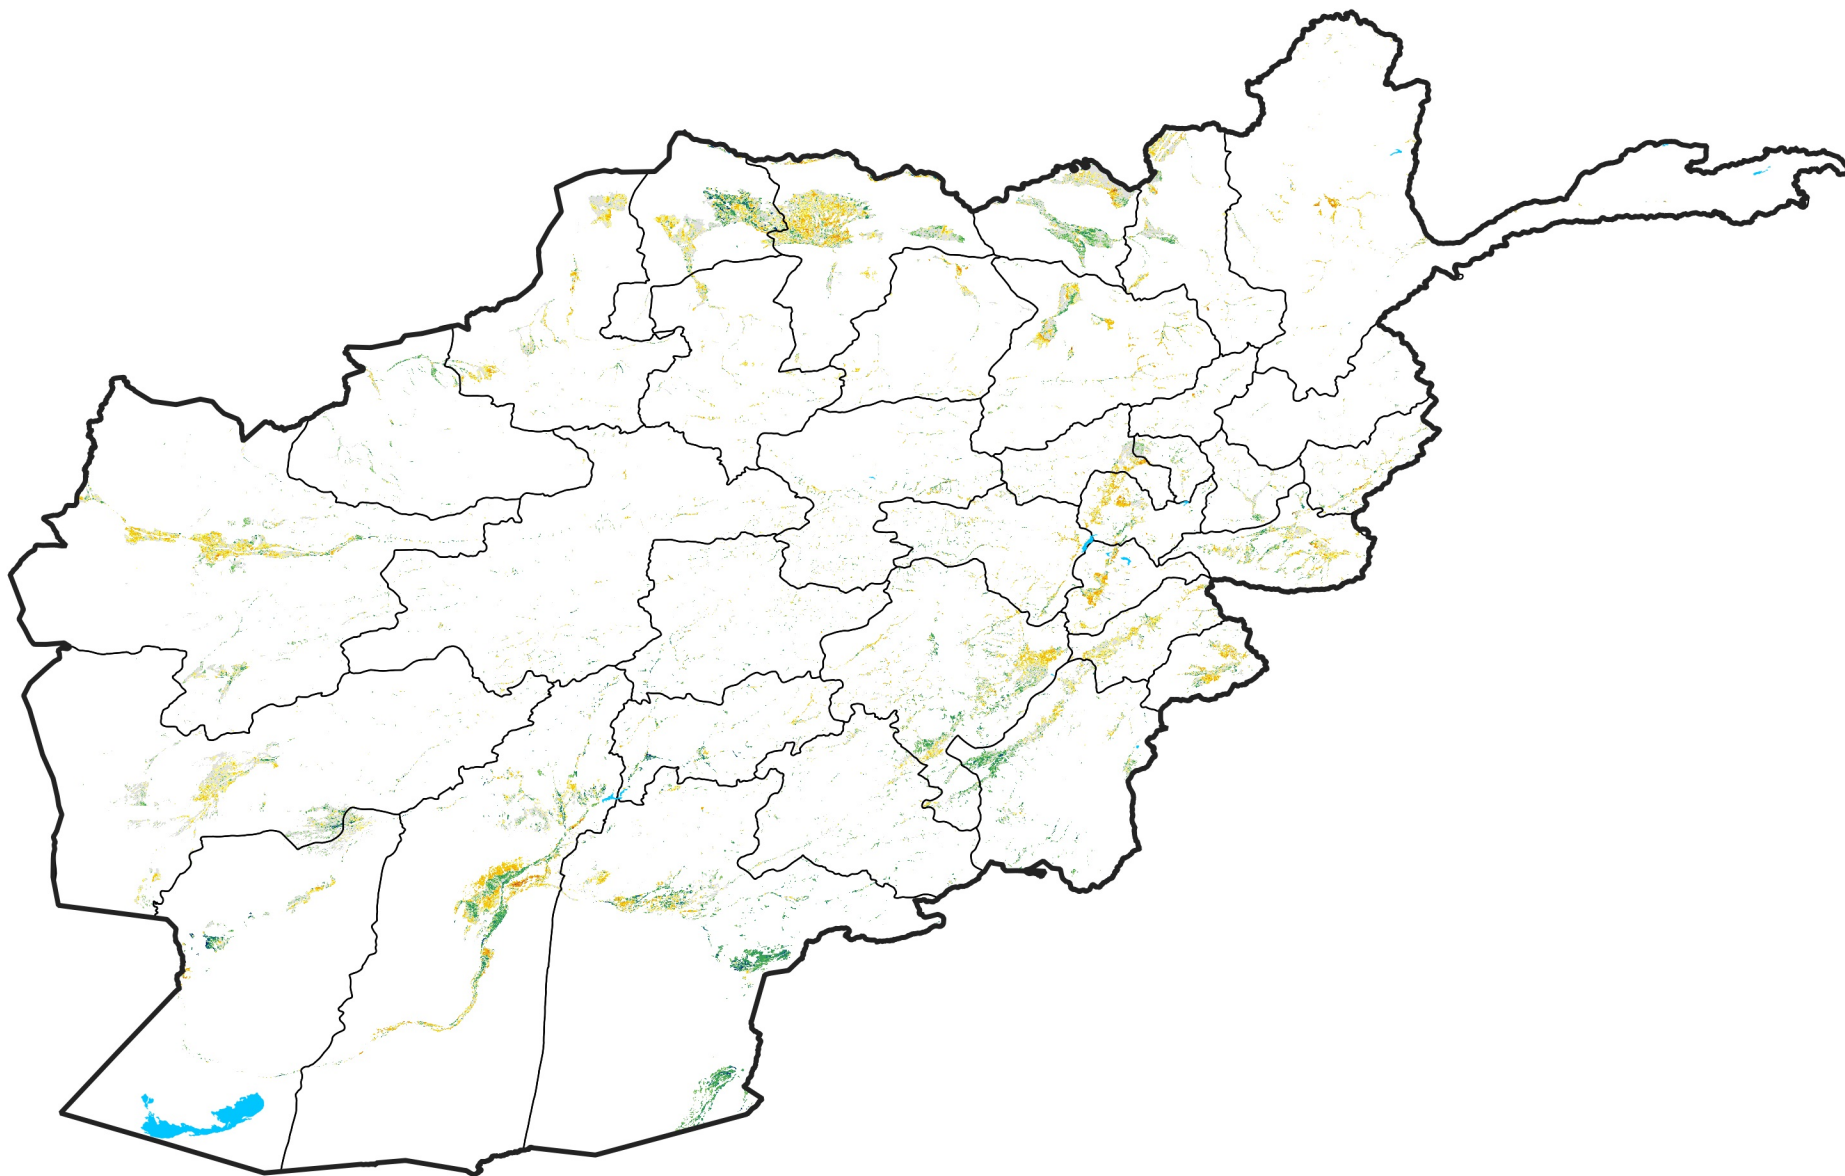

Afghanistan Irrigated Agricultural Areas

Percent of Mean NDVI

2007 / mean (2003 - 2022)

Period 22 / August 01 - 10, 2007

Percent of Normal