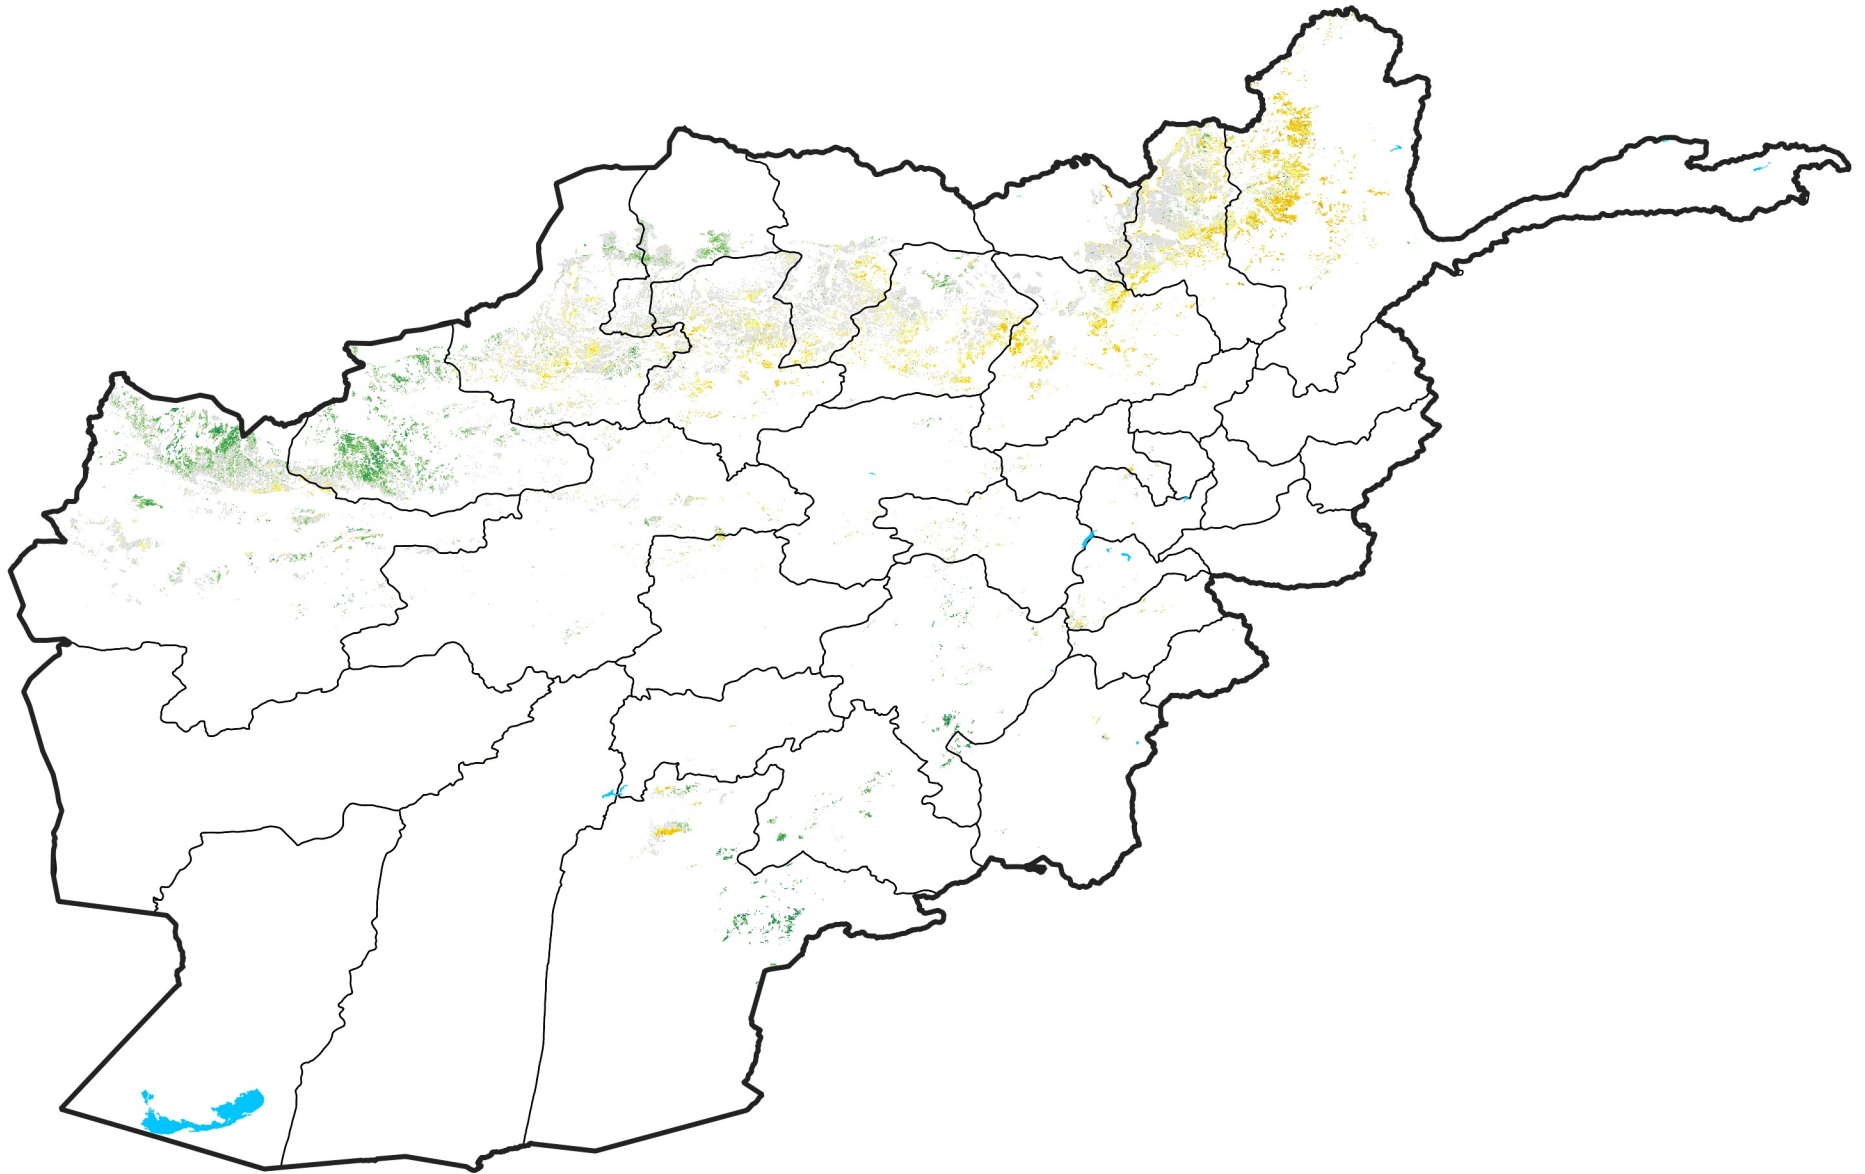

Afghanistan Rainfed Agricultural Areas

Percent of Mean NDVI

2007 / mean (2003 - 2022)

Period 22 / August 01 - 10, 2007

Percent of Normal