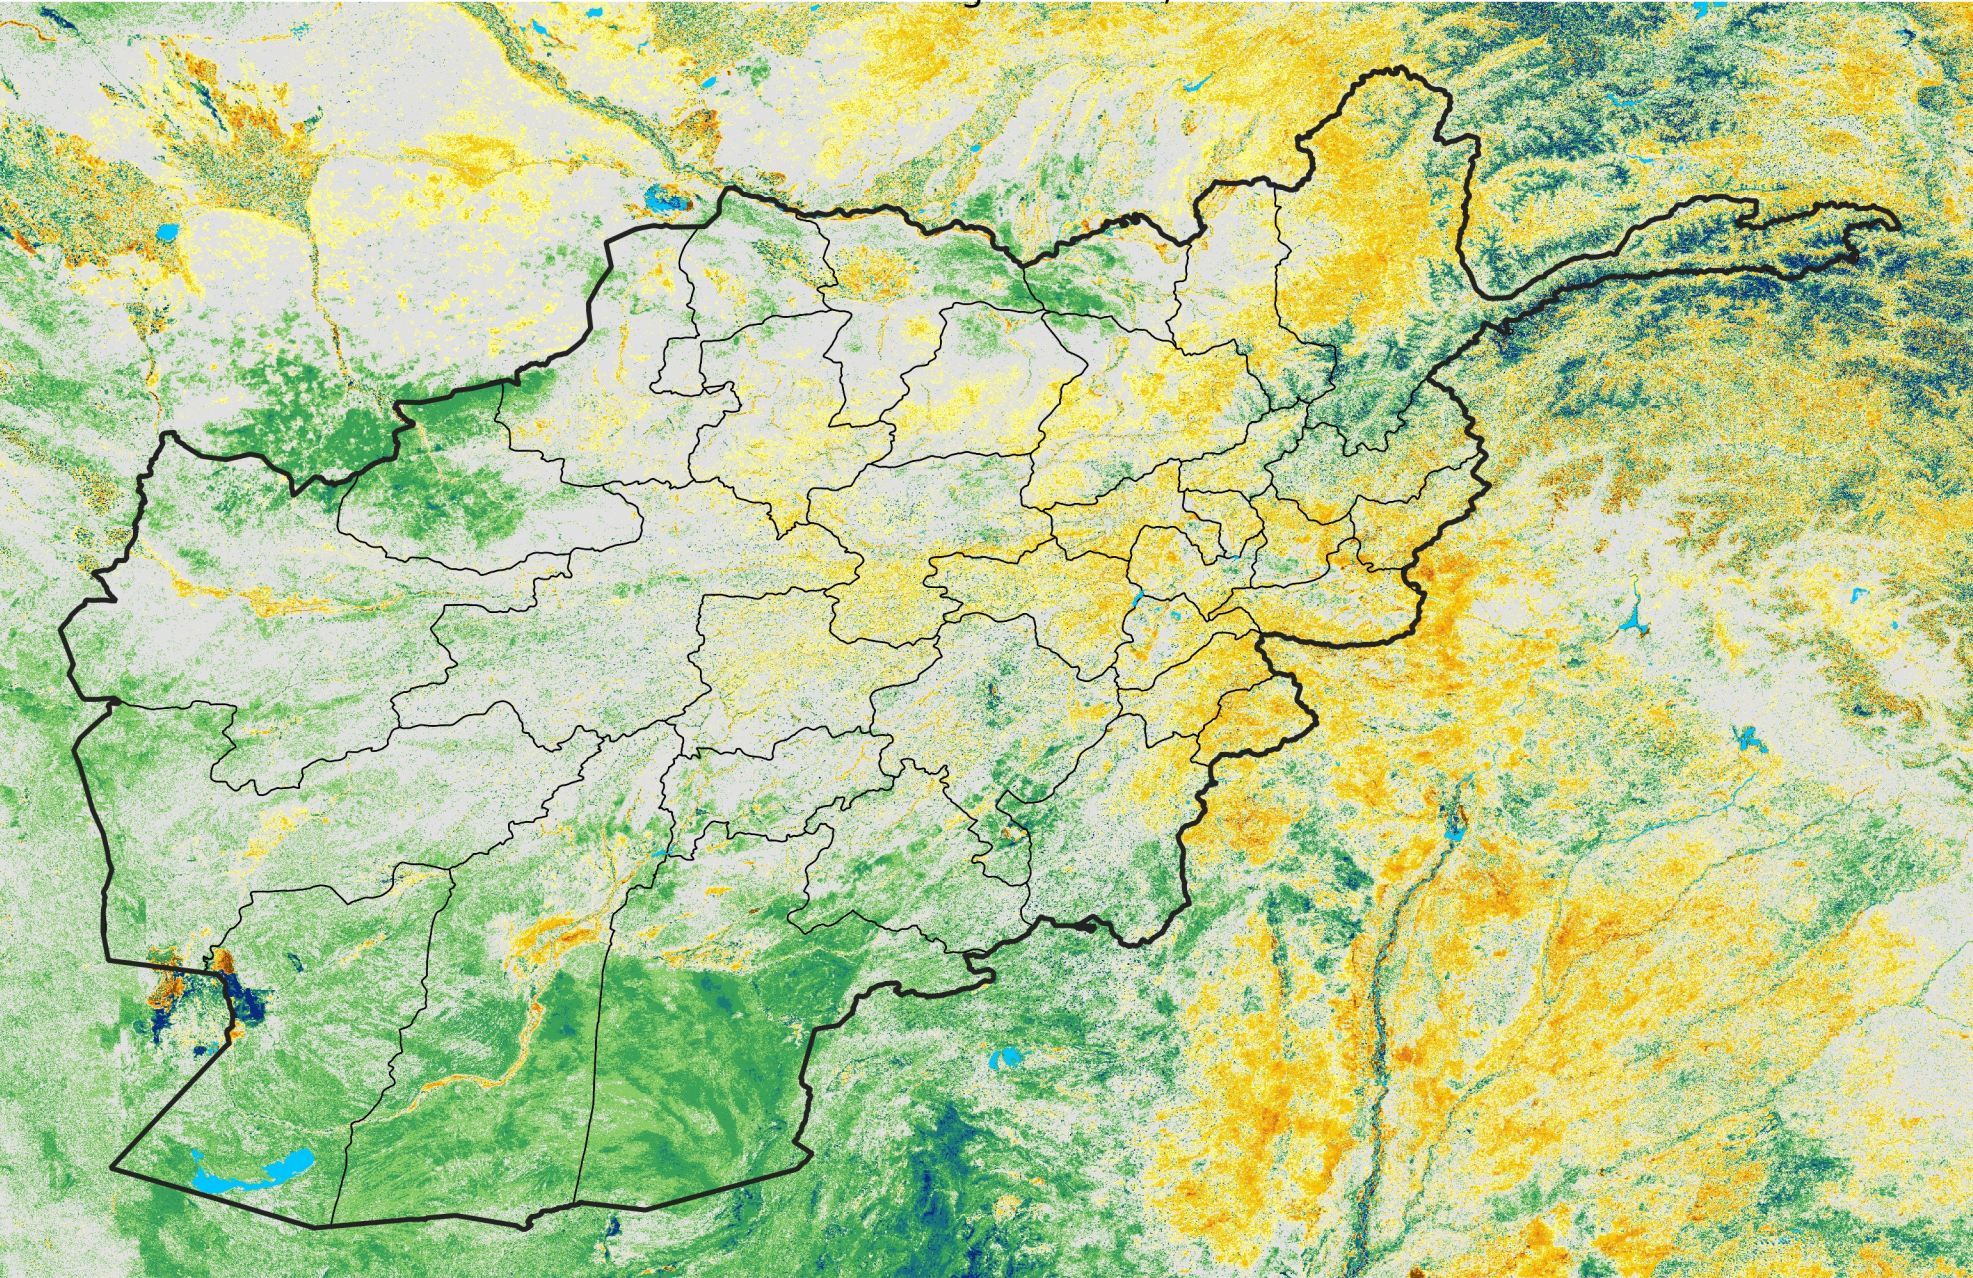

Afghanistan

Percent of Mean NDVI

2007 / mean (2003 - 2022)

Period 23 / August 11 - 20, 2007

Percent of Normal