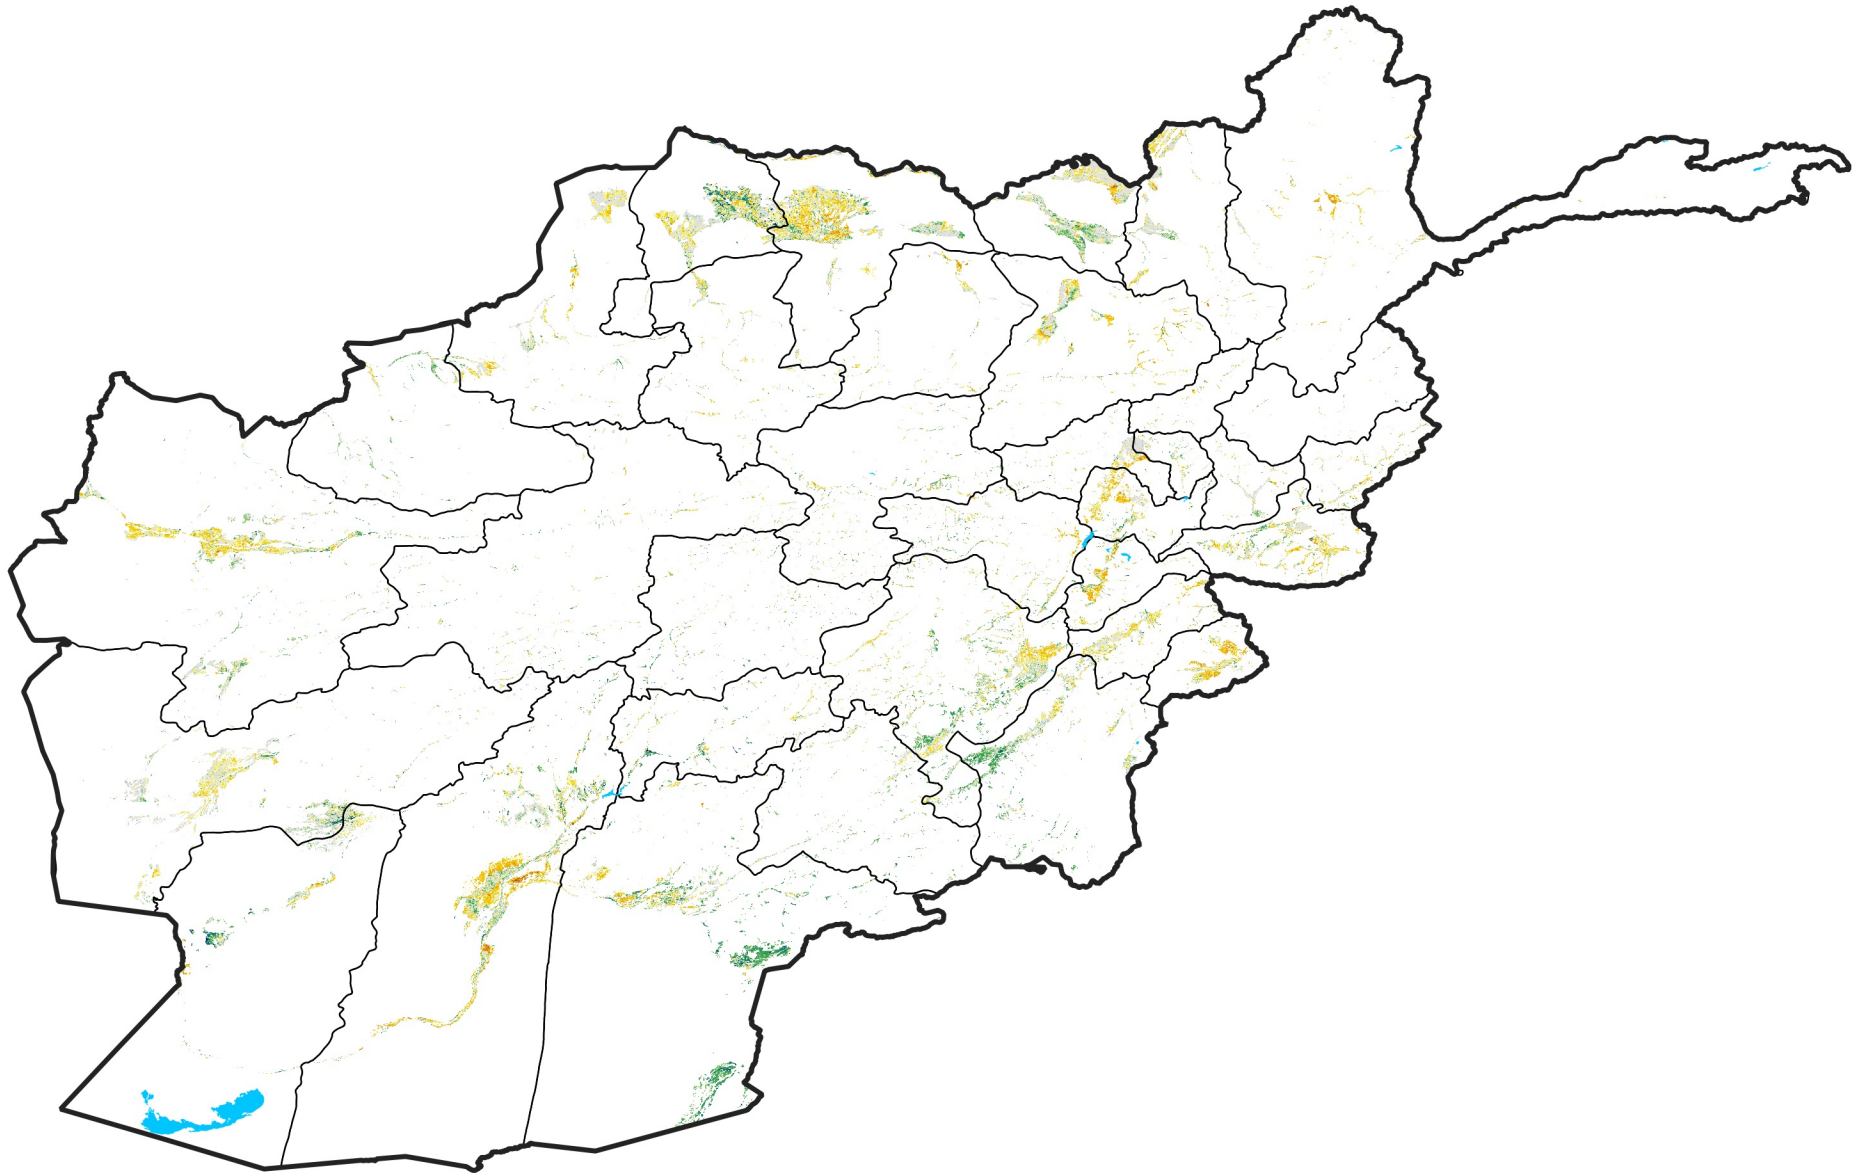

Afghanistan Irrigated Agricultural Areas

Percent of Mean NDVI

2007 / mean (2003 - 2022)

Period 23 / August 11 - 20, 2007

Percent of Normal