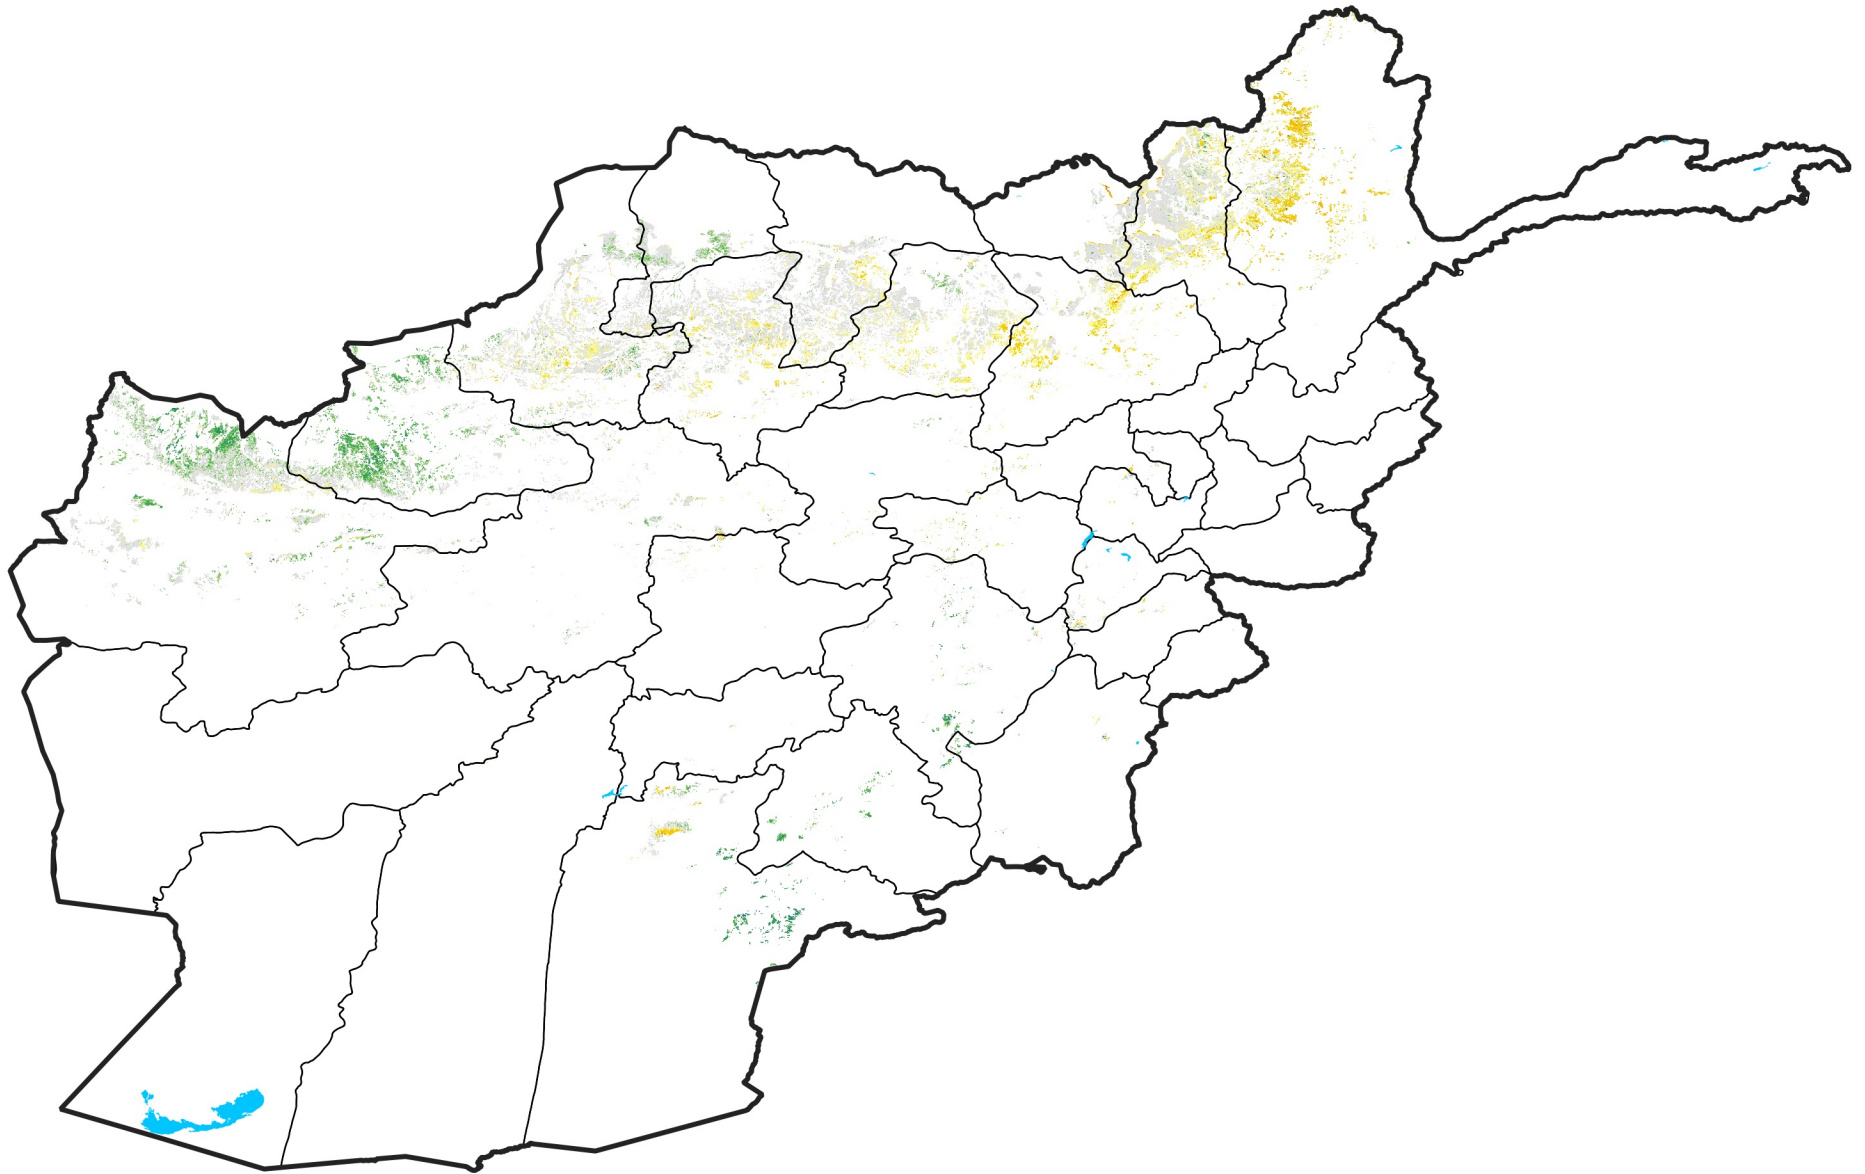

Afghanistan Rainfed Agricultural Areas

Percent of Mean NDVI

2007 / mean (2003 - 2022)

Period 23 / August 11 - 20, 2007

Percent of Normal