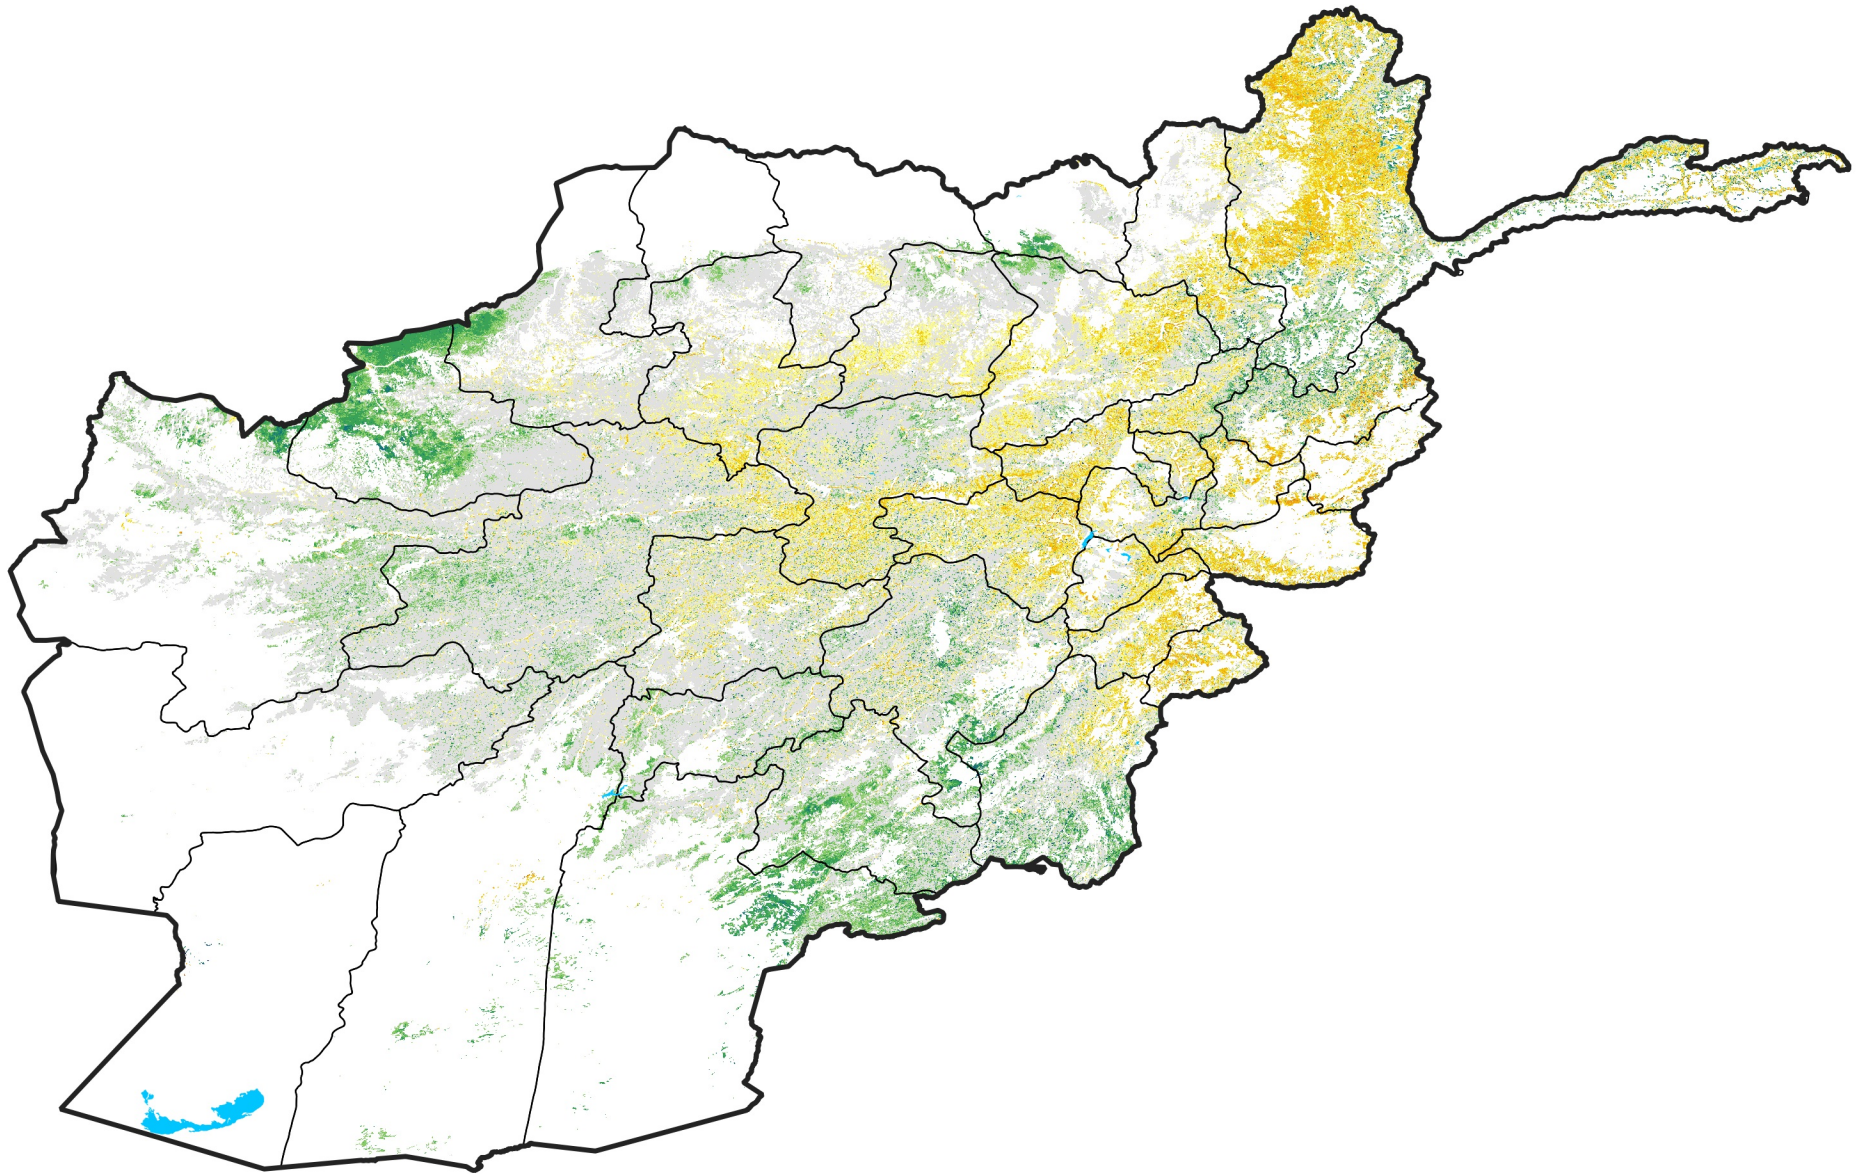

Afghanistan Rangeland Agricultural Areas

Percent of Mean NDVI

2007 / mean (2003 - 2022)

Period 23 / August 11 - 20, 2007

Percent of Normal