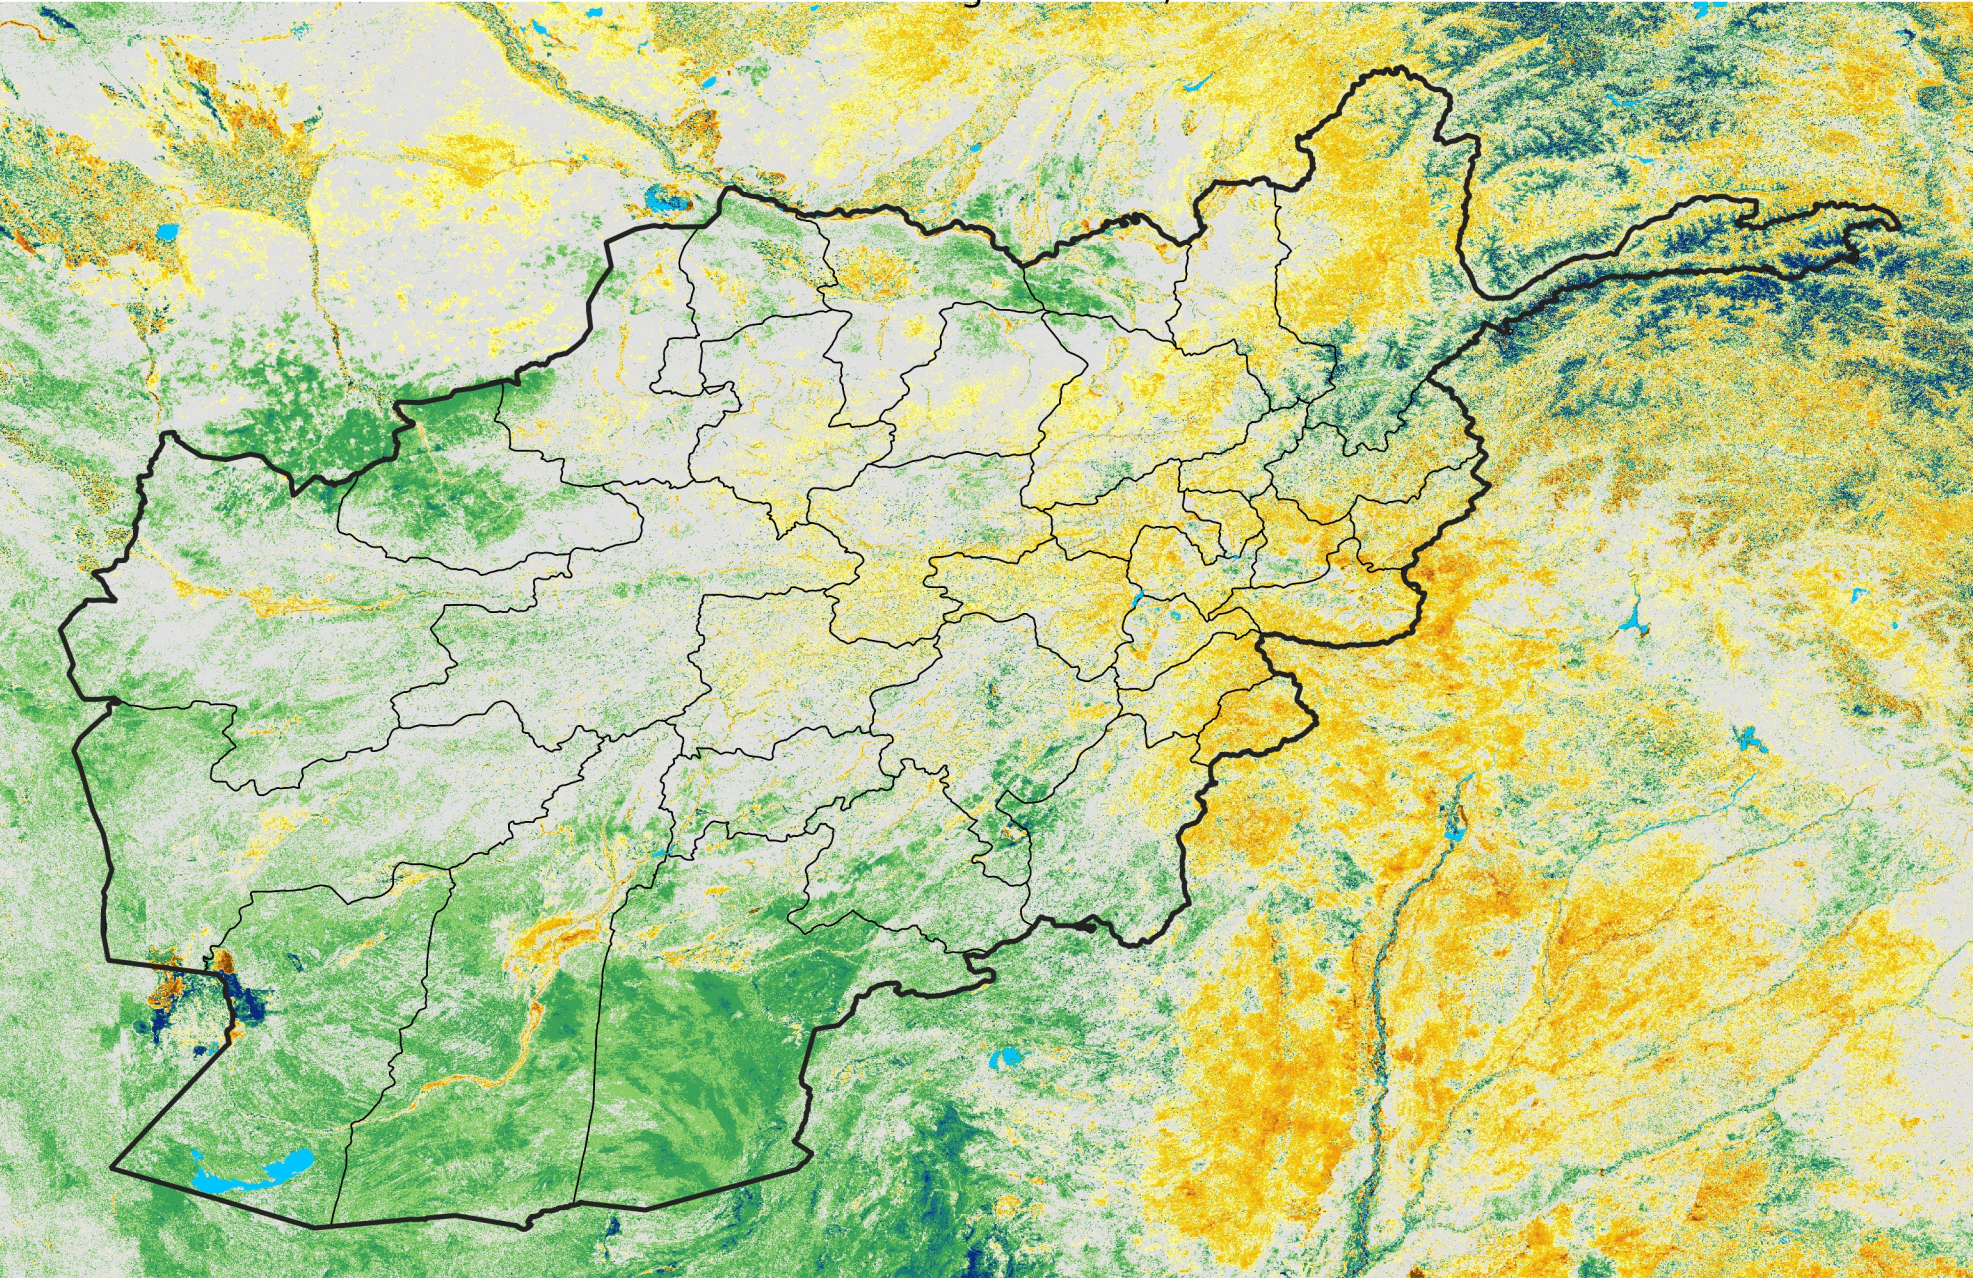

Afghanistan

Percent of Mean NDVI

2007 / mean (2003 - 2022)

Period 24 / August 21 - 31, 2007

Percent of Normal