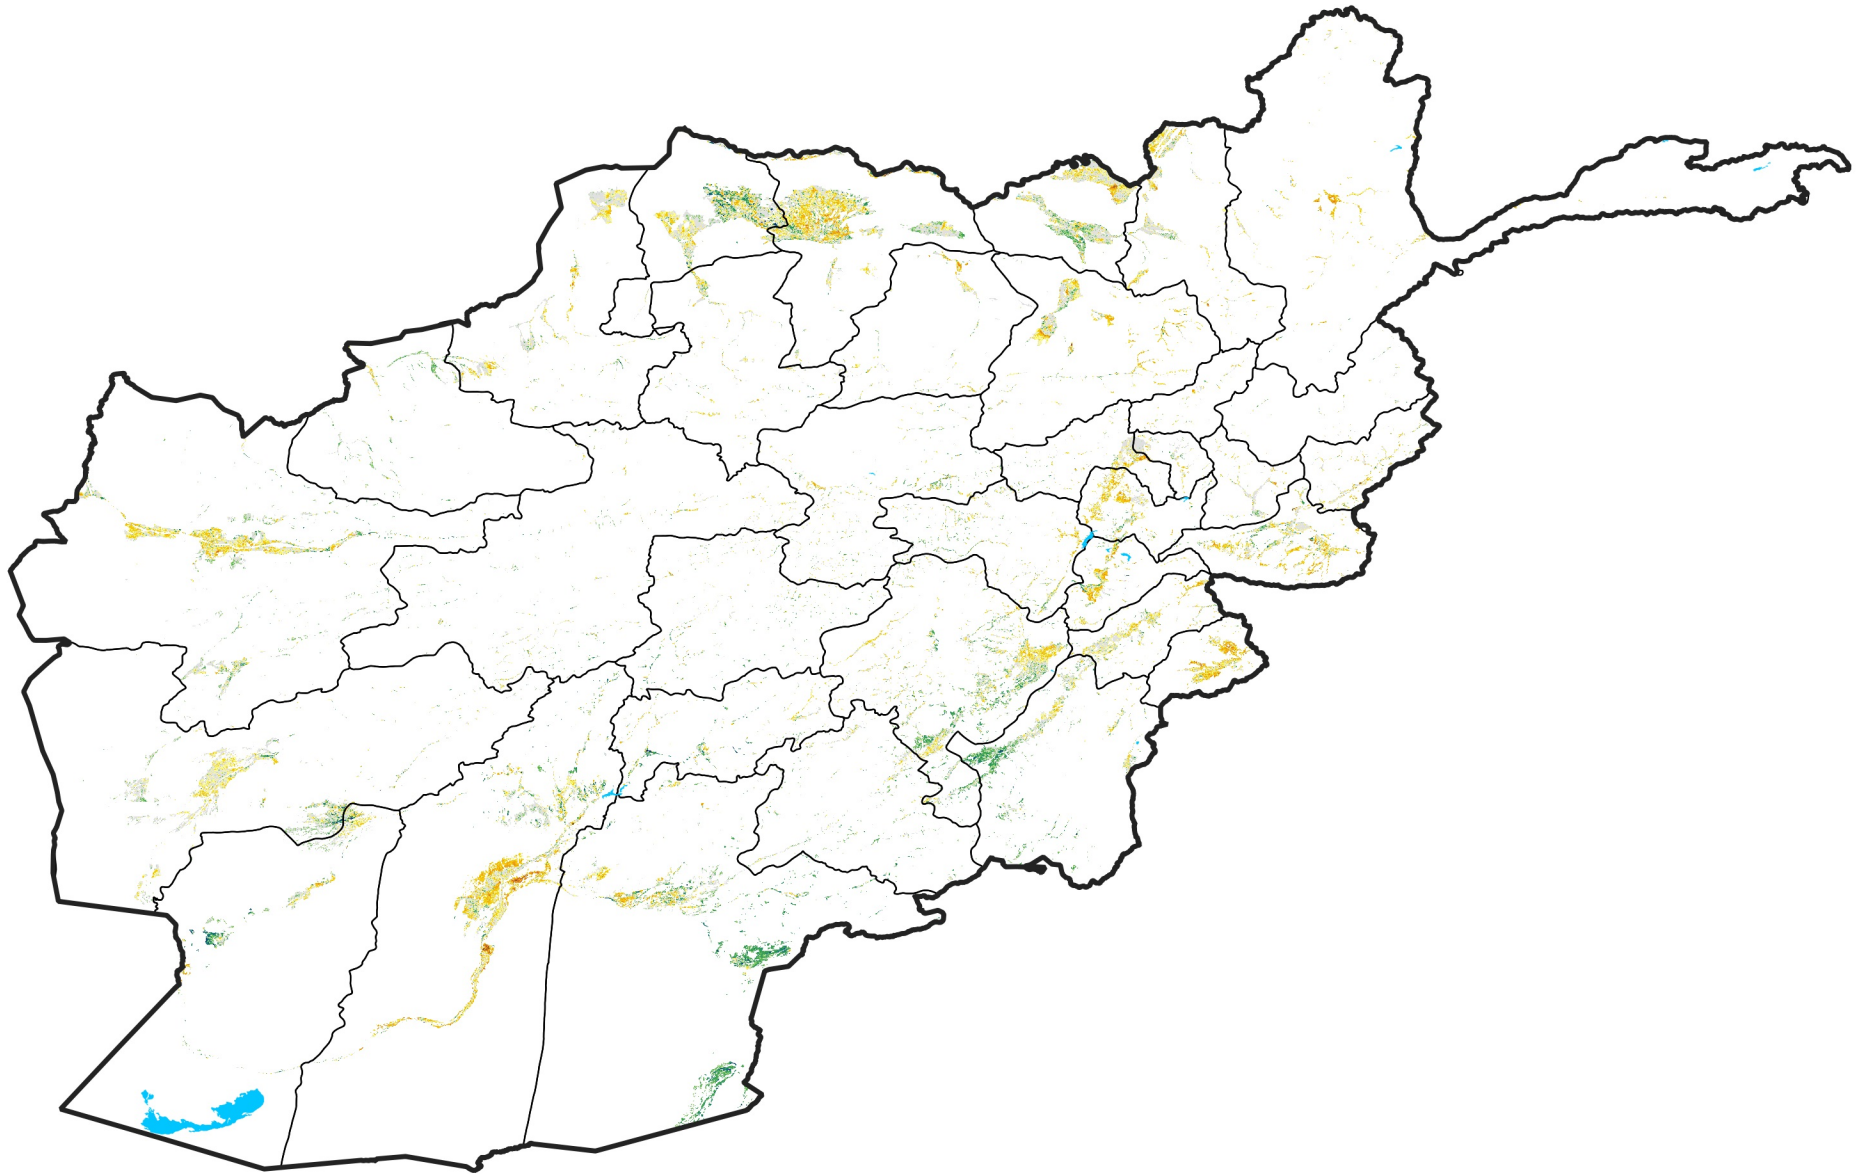

Afghanistan Irrigated Agricultural Areas

Percent of Mean NDVI

2007 / mean (2003 - 2022)

Period 24 / August 21 - 31, 2007

Percent of Normal