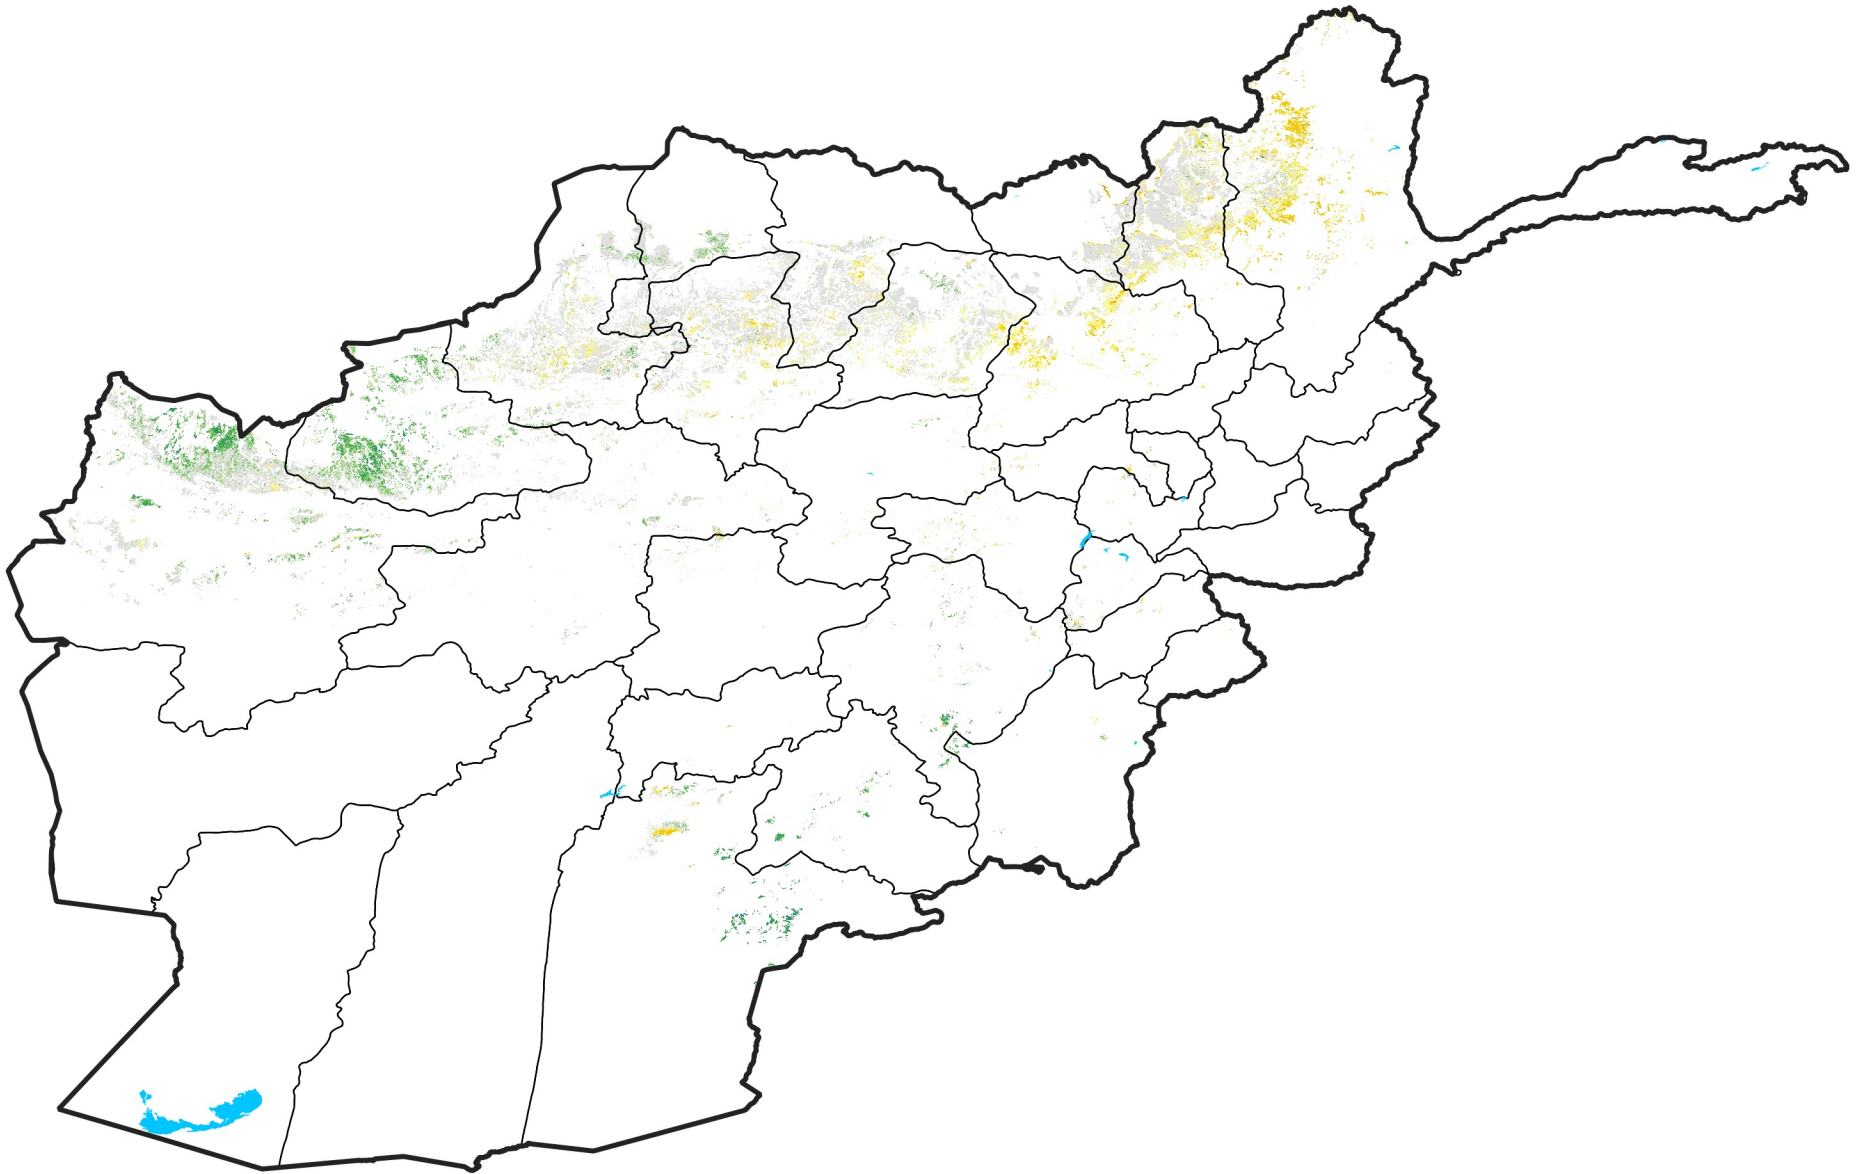

Afghanistan Rainfed Agricultural Areas

Percent of Mean NDVI

2007 / mean (2003 - 2022)

Period 24 / August 21 - 31, 2007

Percent of Normal