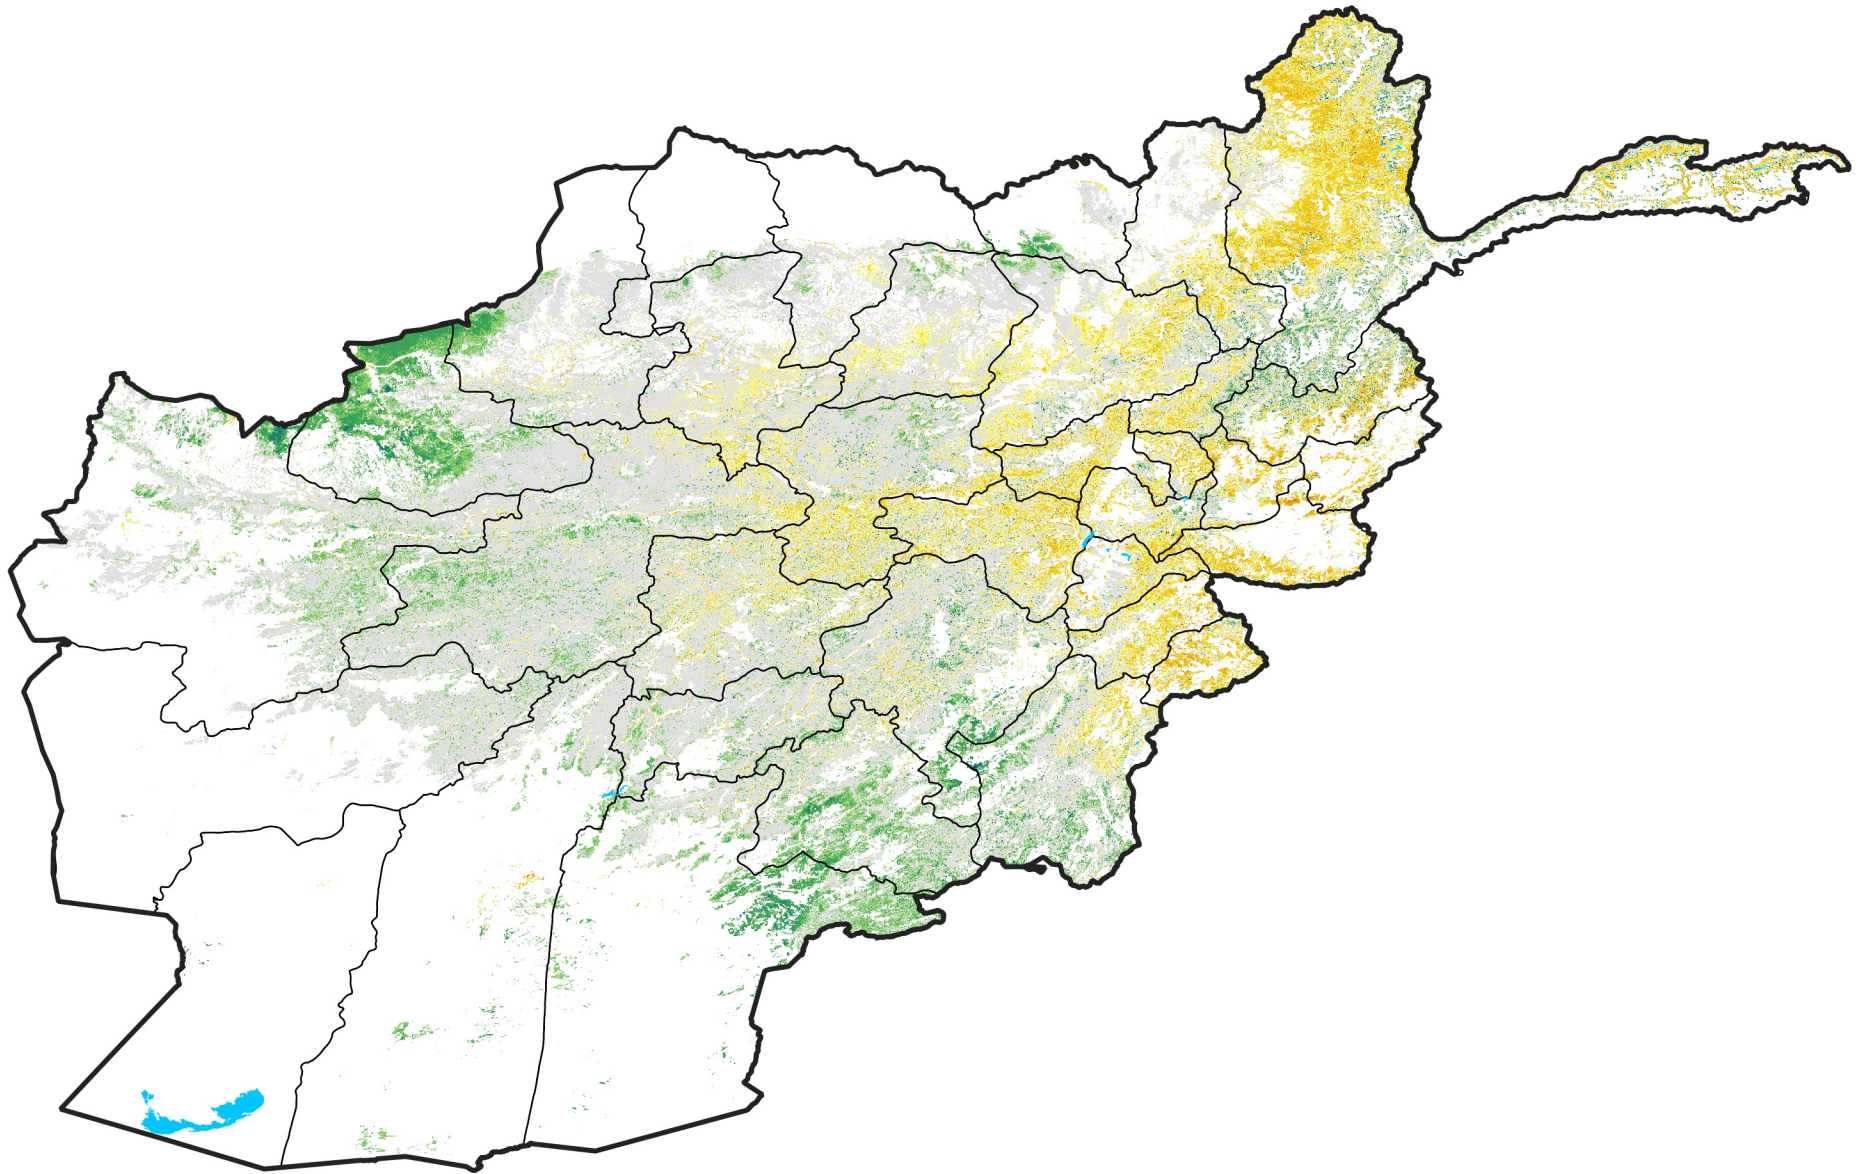

Afghanistan Rangeland Agricultural Areas

Percent of Mean NDVI

2007 / mean (2003 - 2022)

Period 24 / August 21 - 31, 2007

Percent of Normal