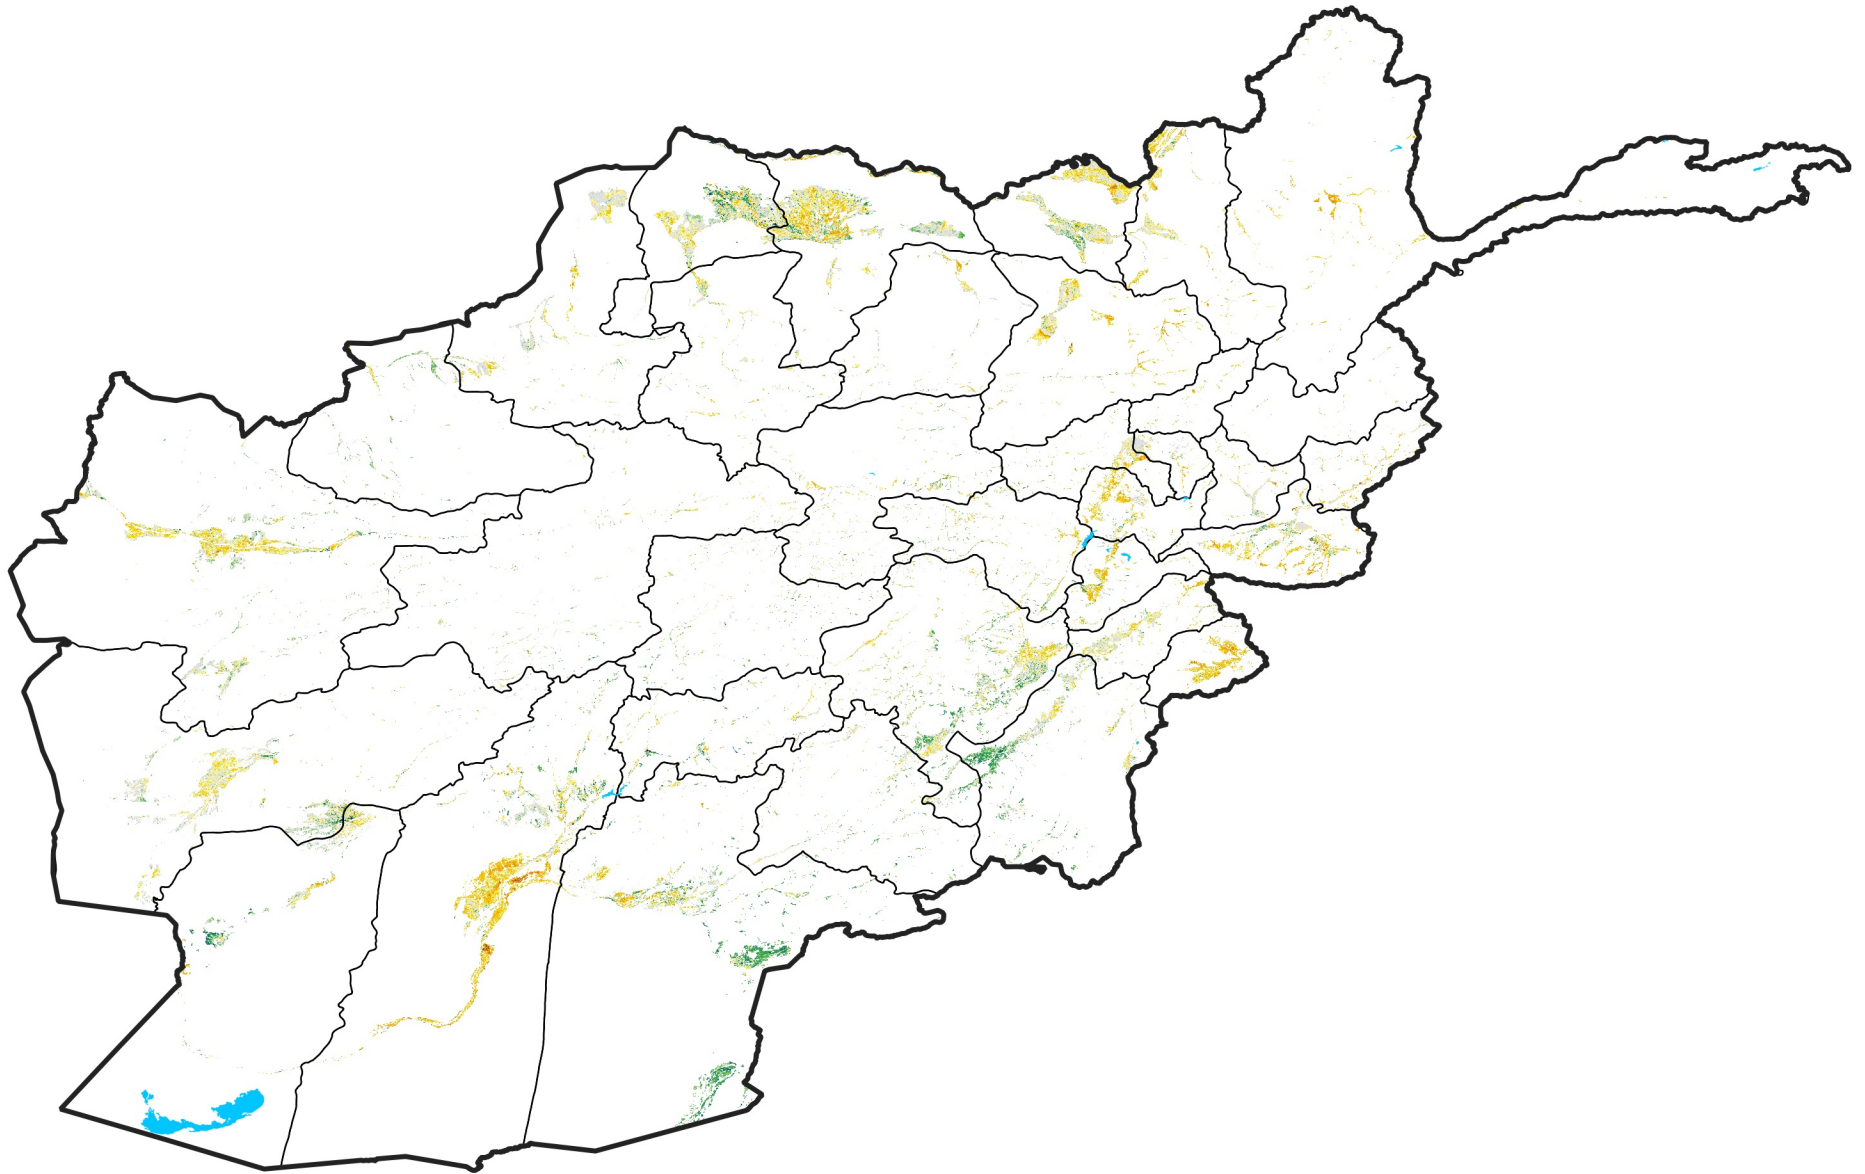

Afghanistan Irrigated Agricultural Areas

Percent of Mean NDVI

2007 / mean (2003 - 2022)

Period 25 / September 01 - 10, 2007

Percent of Normal