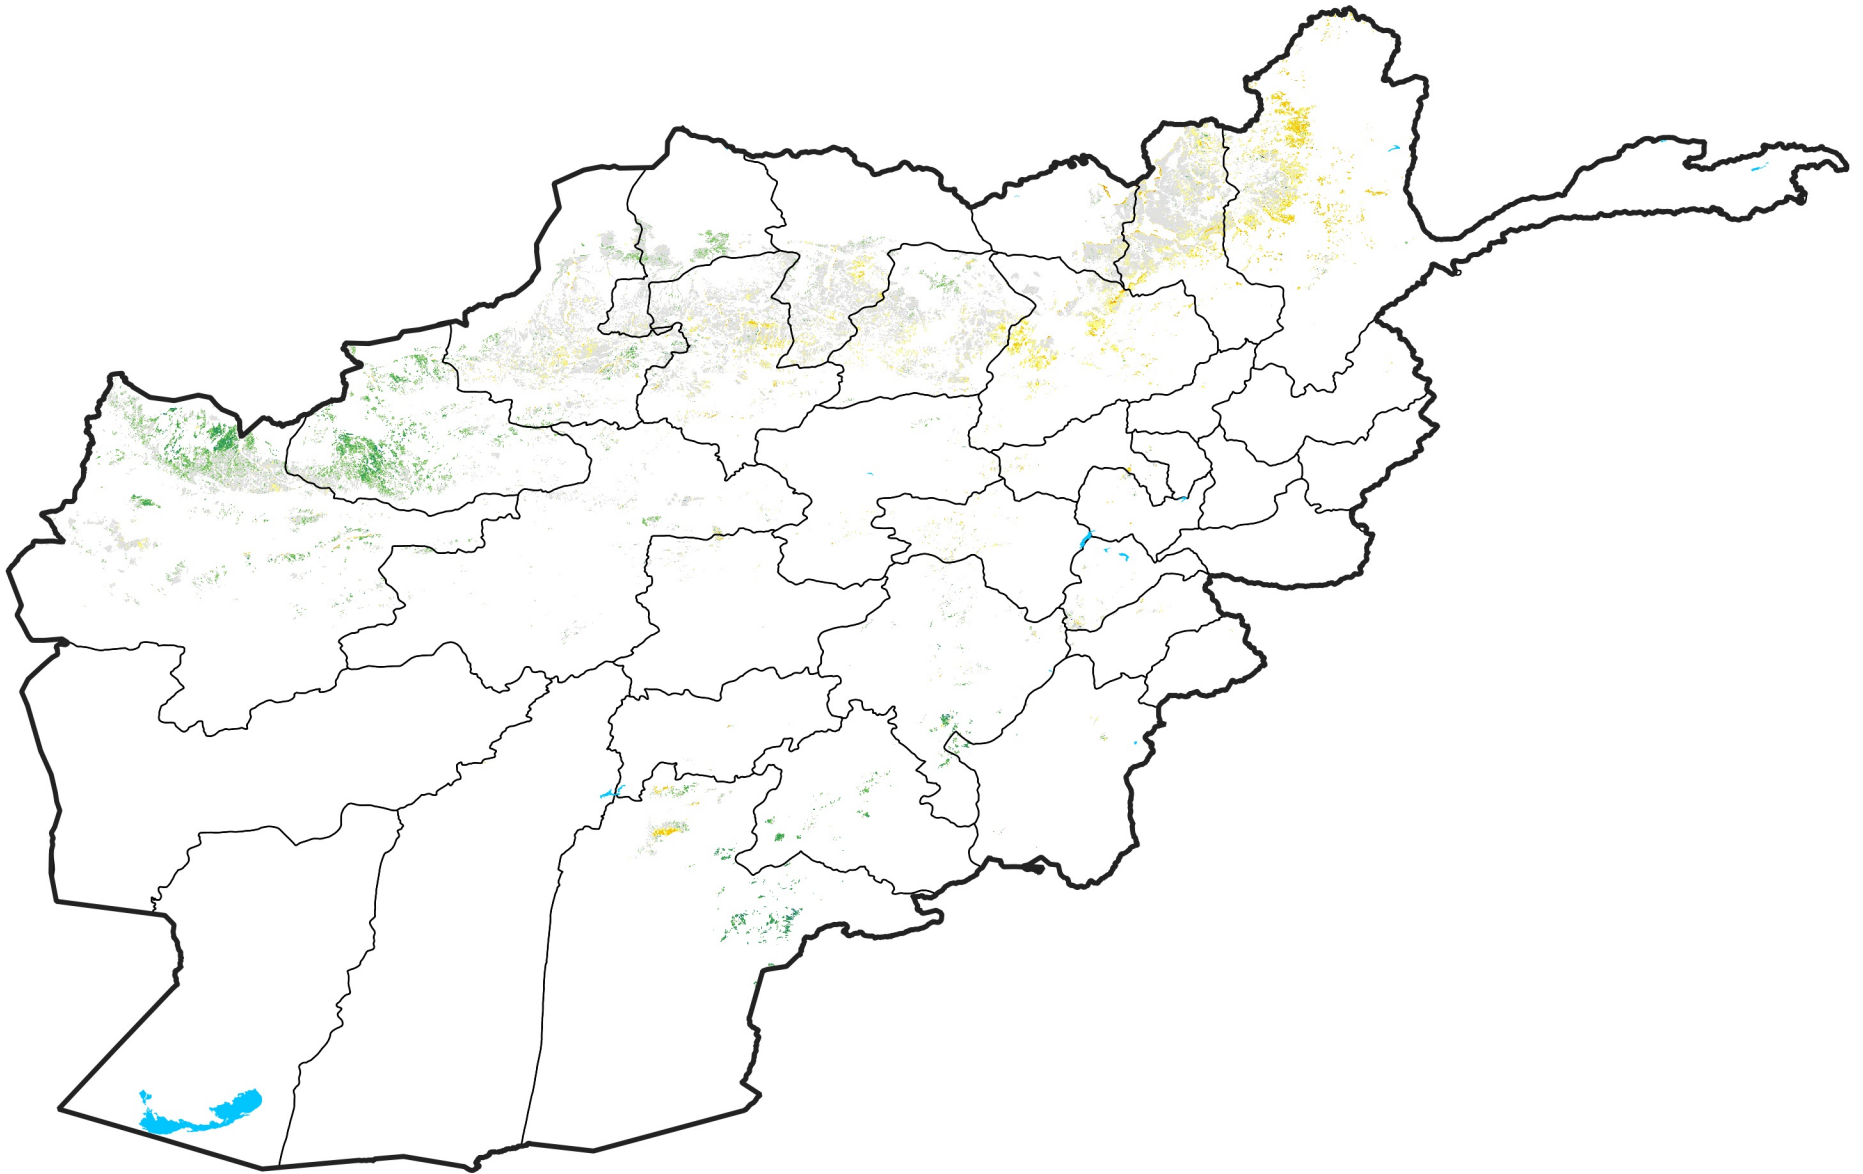

Afghanistan Rainfed Agricultural Areas

Percent of Mean NDVI

2007 / mean (2003 - 2022)

Period 25 / September 01 - 10, 2007

Percent of Normal