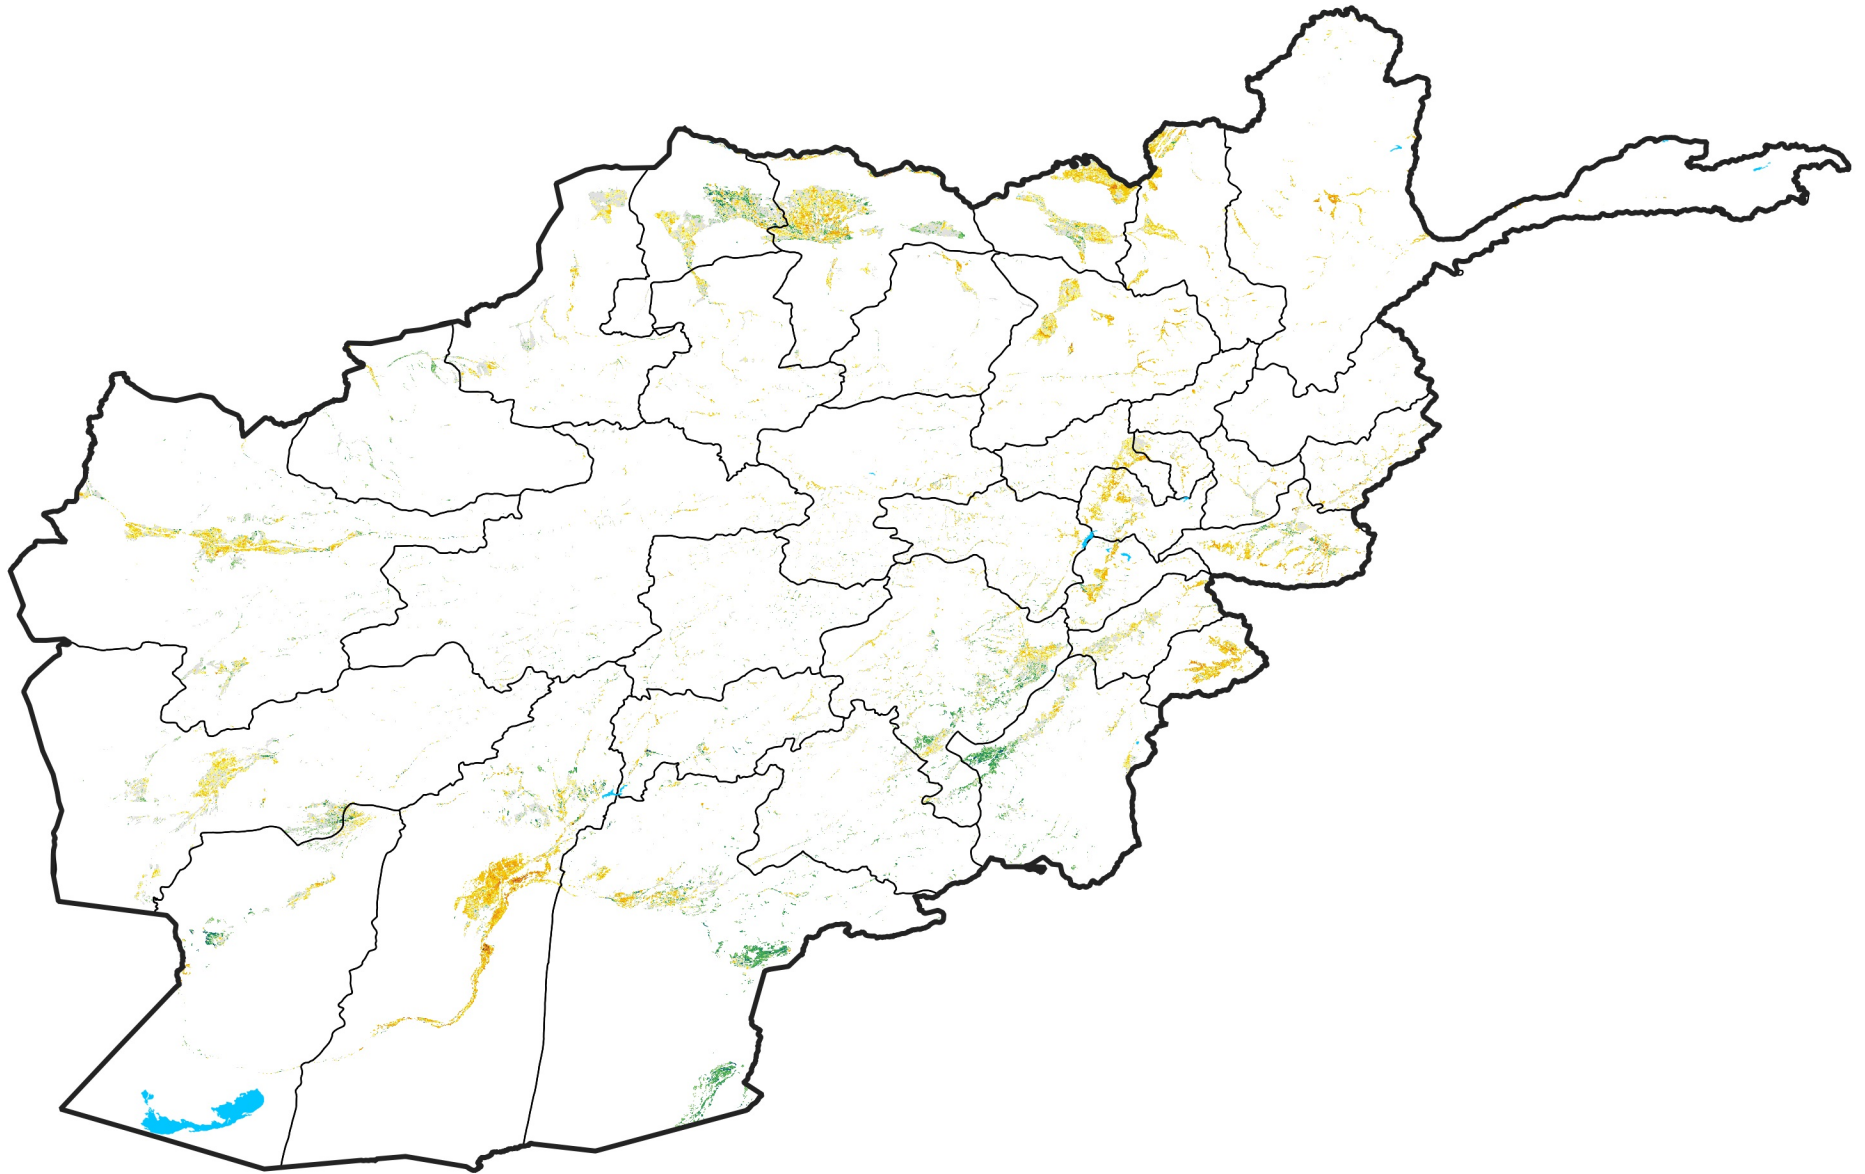

Afghanistan Irrigated Agricultural Areas

Percent of Mean NDVI

2007 / mean (2003 - 2022)

Period 26 / September 11 - 20, 2007

Percent of Normal