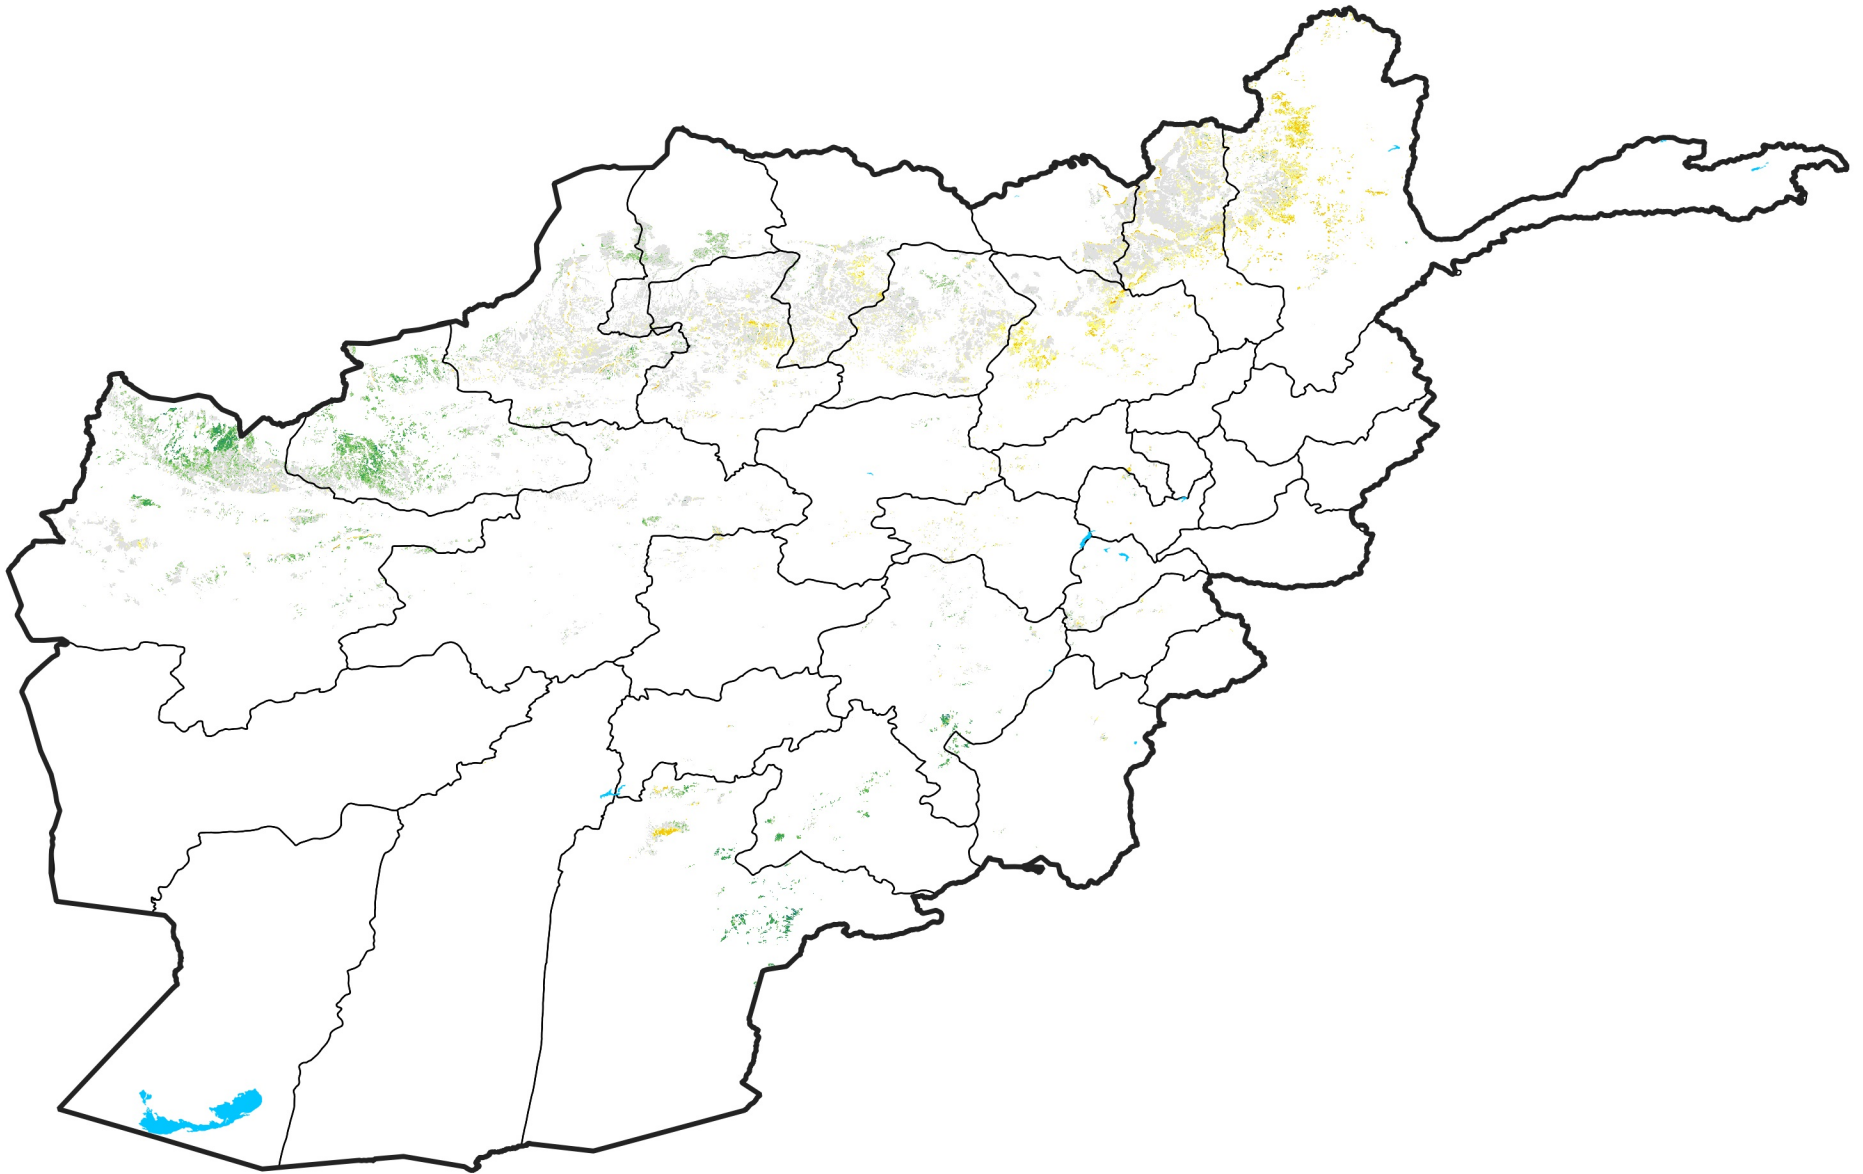

Afghanistan Rainfed Agricultural Areas

Percent of Mean NDVI

2007 / mean (2003 - 2022)

Period 26 / September 11 - 20, 2007

Percent of Normal