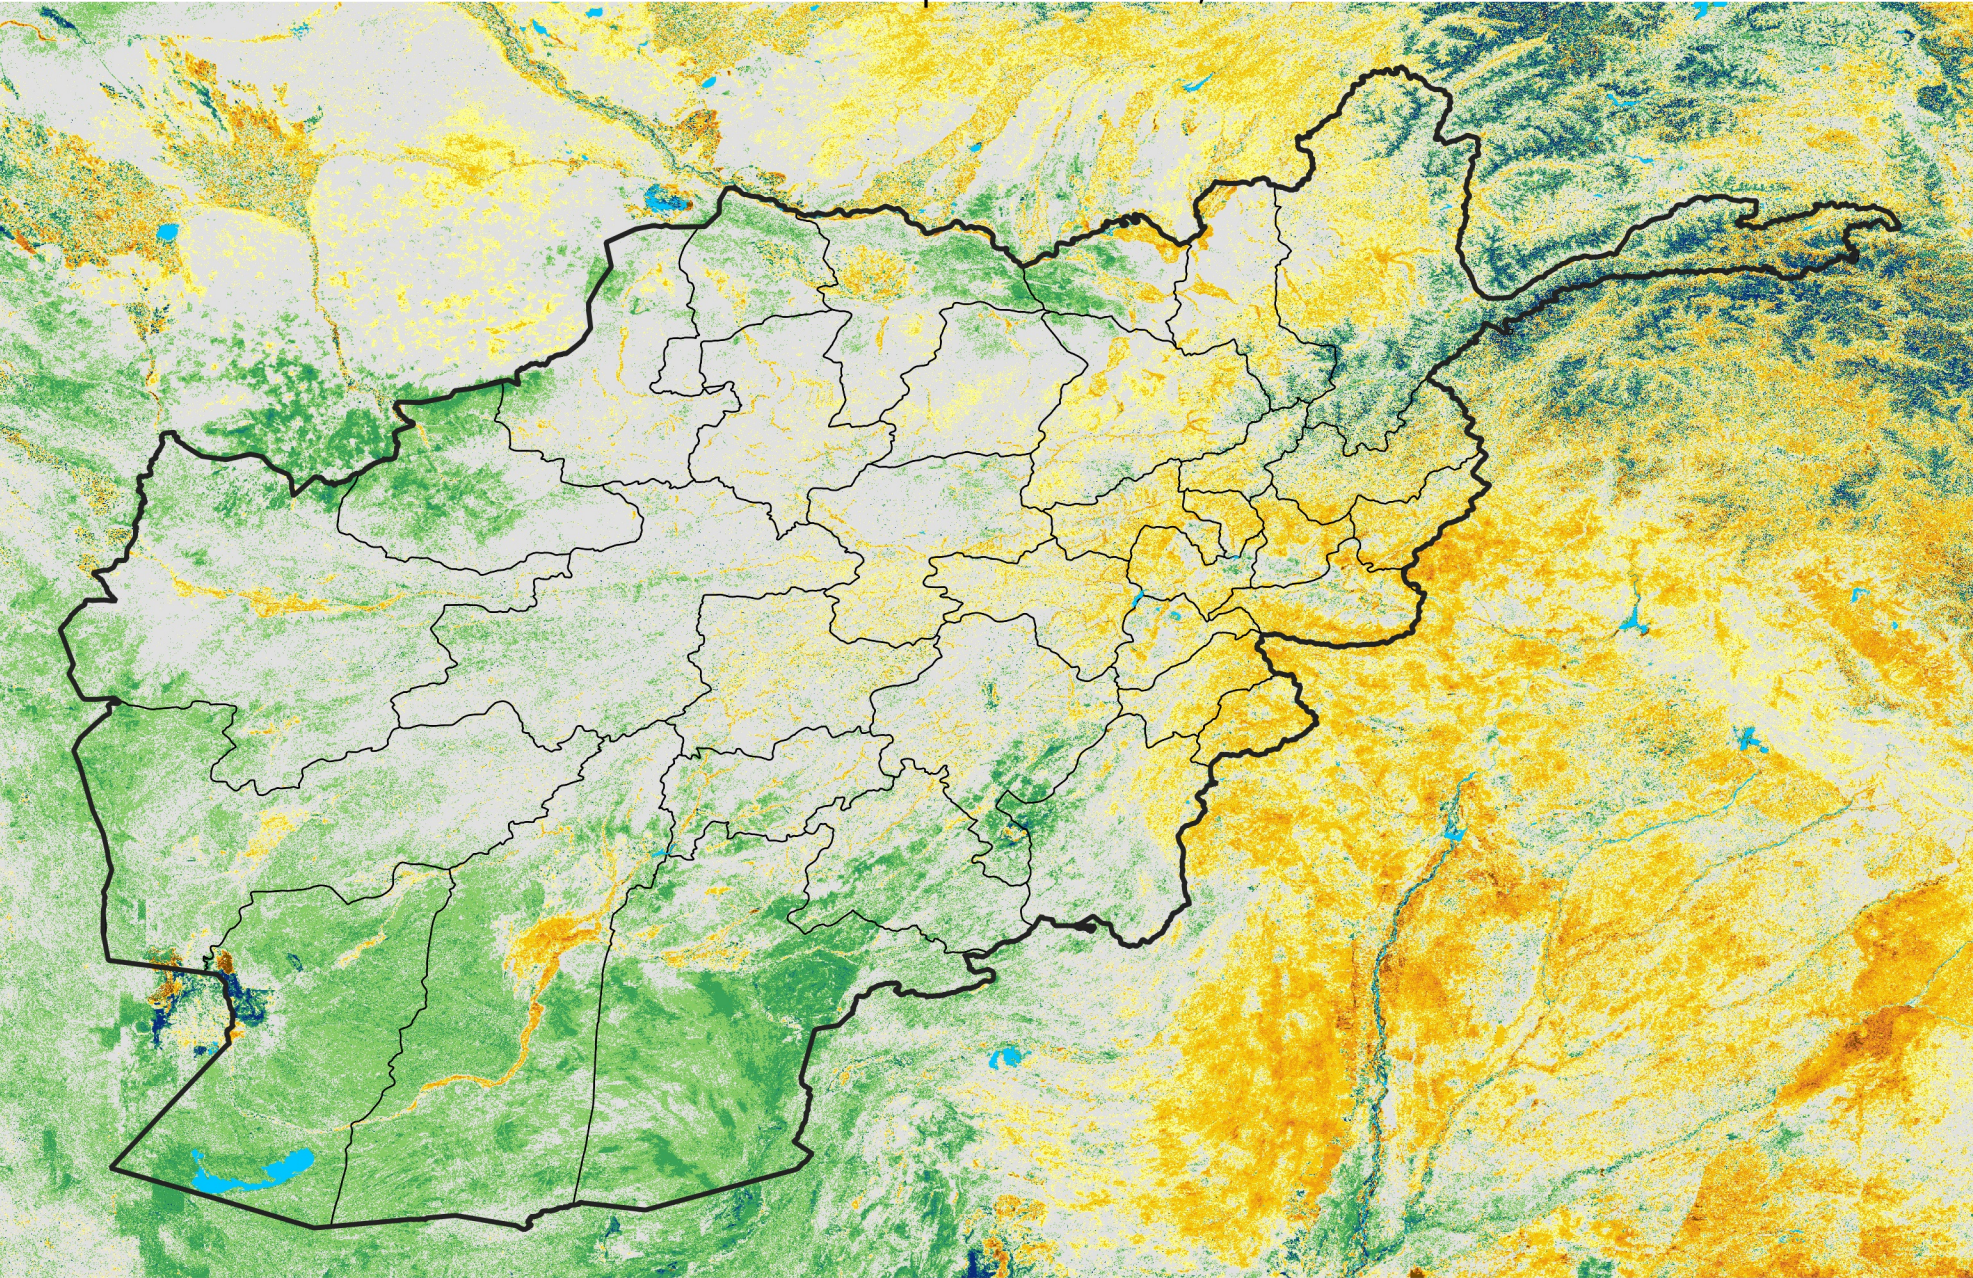

Afghanistan

Percent of Mean NDVI

2007 / mean (2003 - 2022)

Period 27 / September 21 - 30, 2007

Percent of Normal