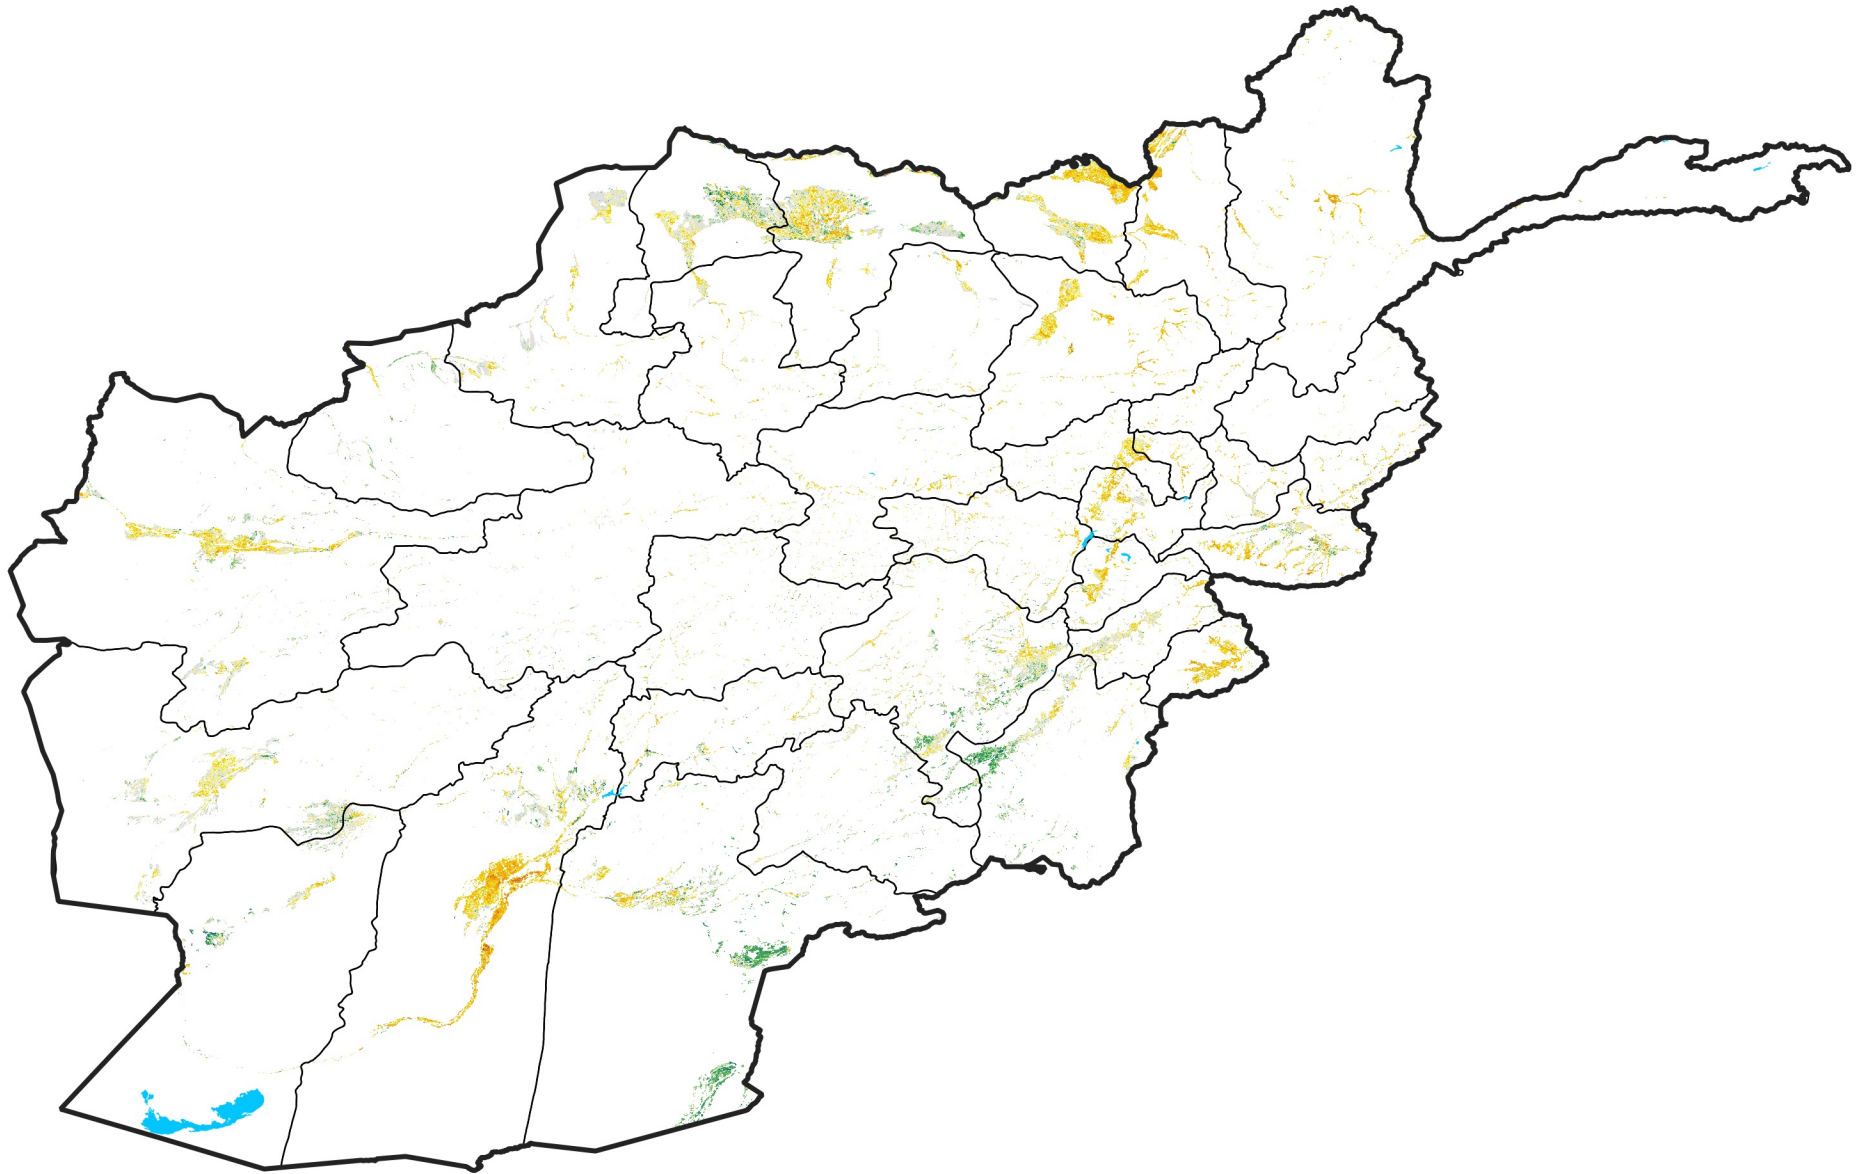

Afghanistan Irrigated Agricultural Areas

Percent of Mean NDVI

2007 / mean (2003 - 2022)

Period 27 / September 21 - 30, 2007

Percent of Normal