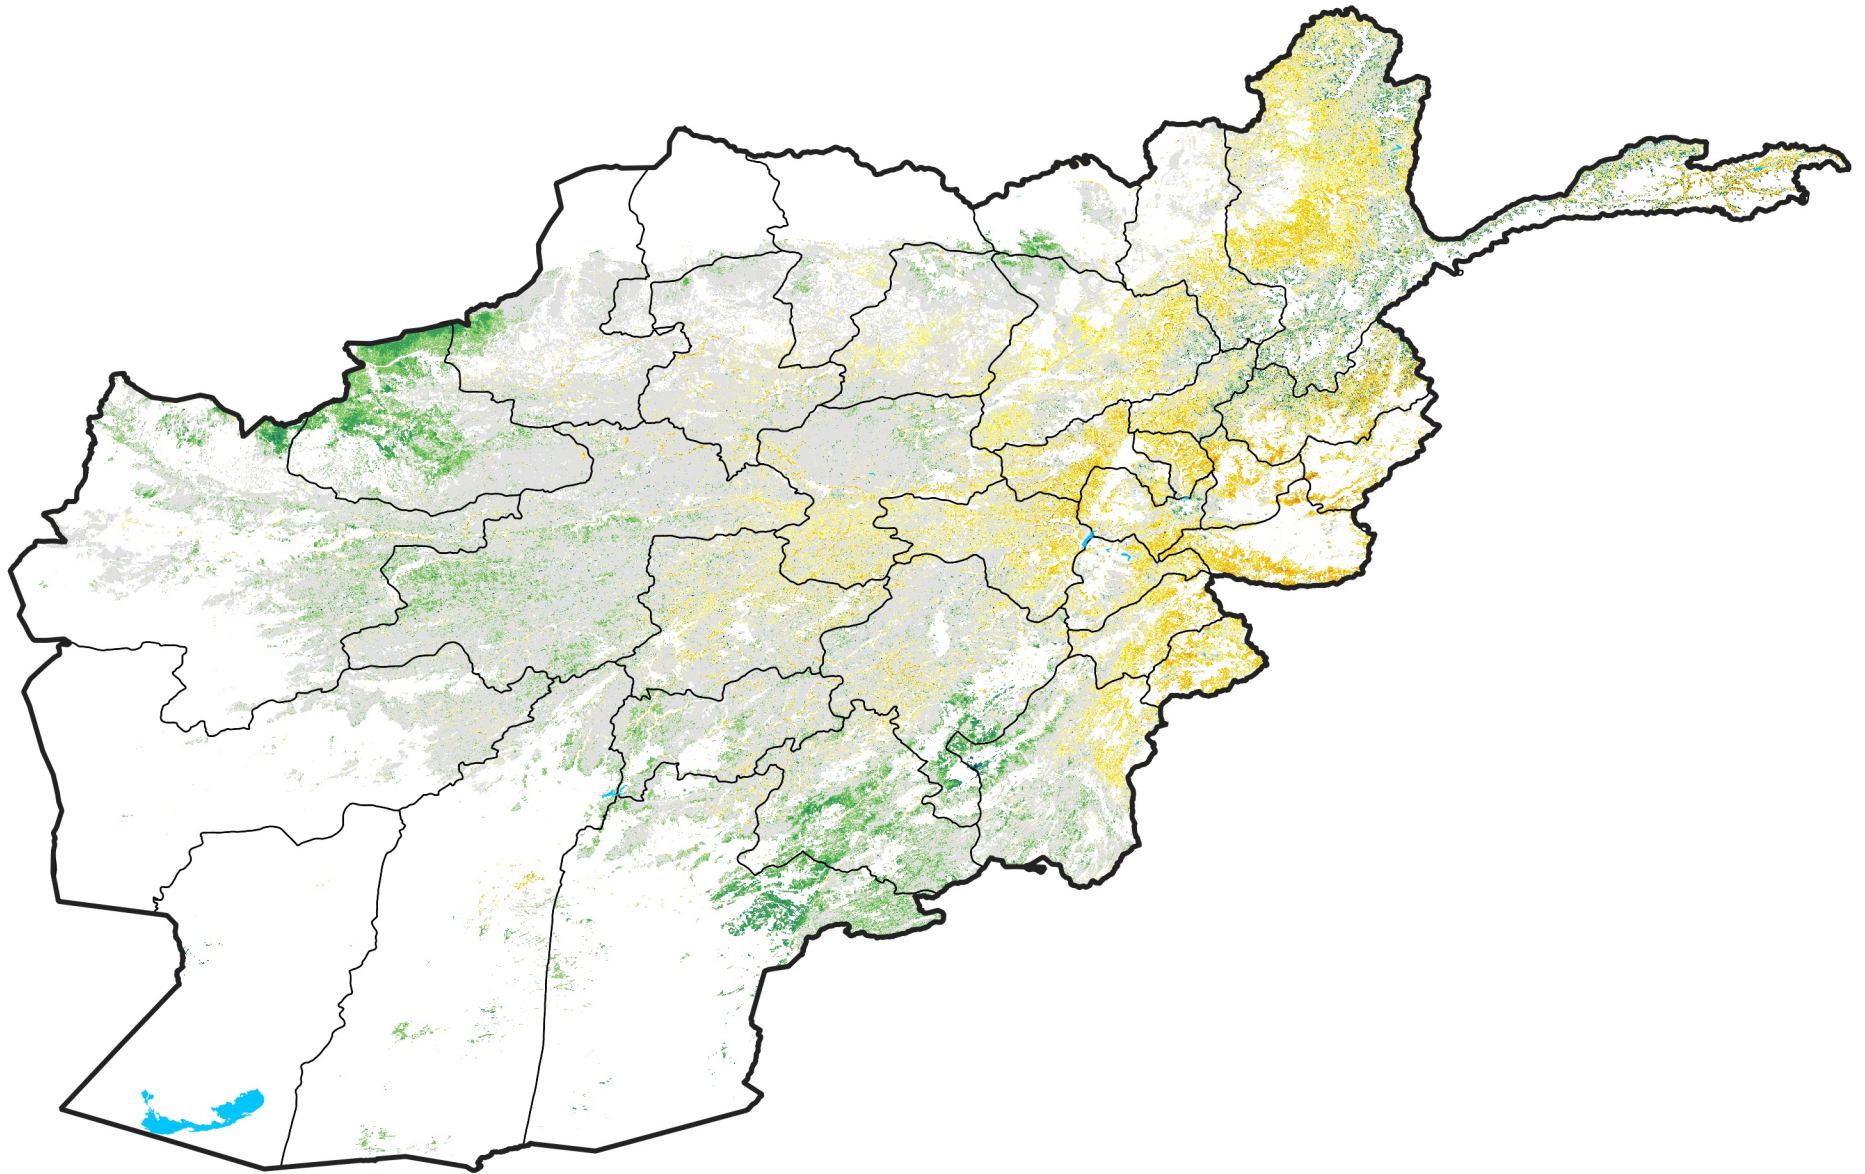

Afghanistan Rangeland Agricultural Areas

Percent of Mean NDVI

2007 / mean (2003 - 2022)

Period 27 / September 21 - 30, 2007

Percent of Normal