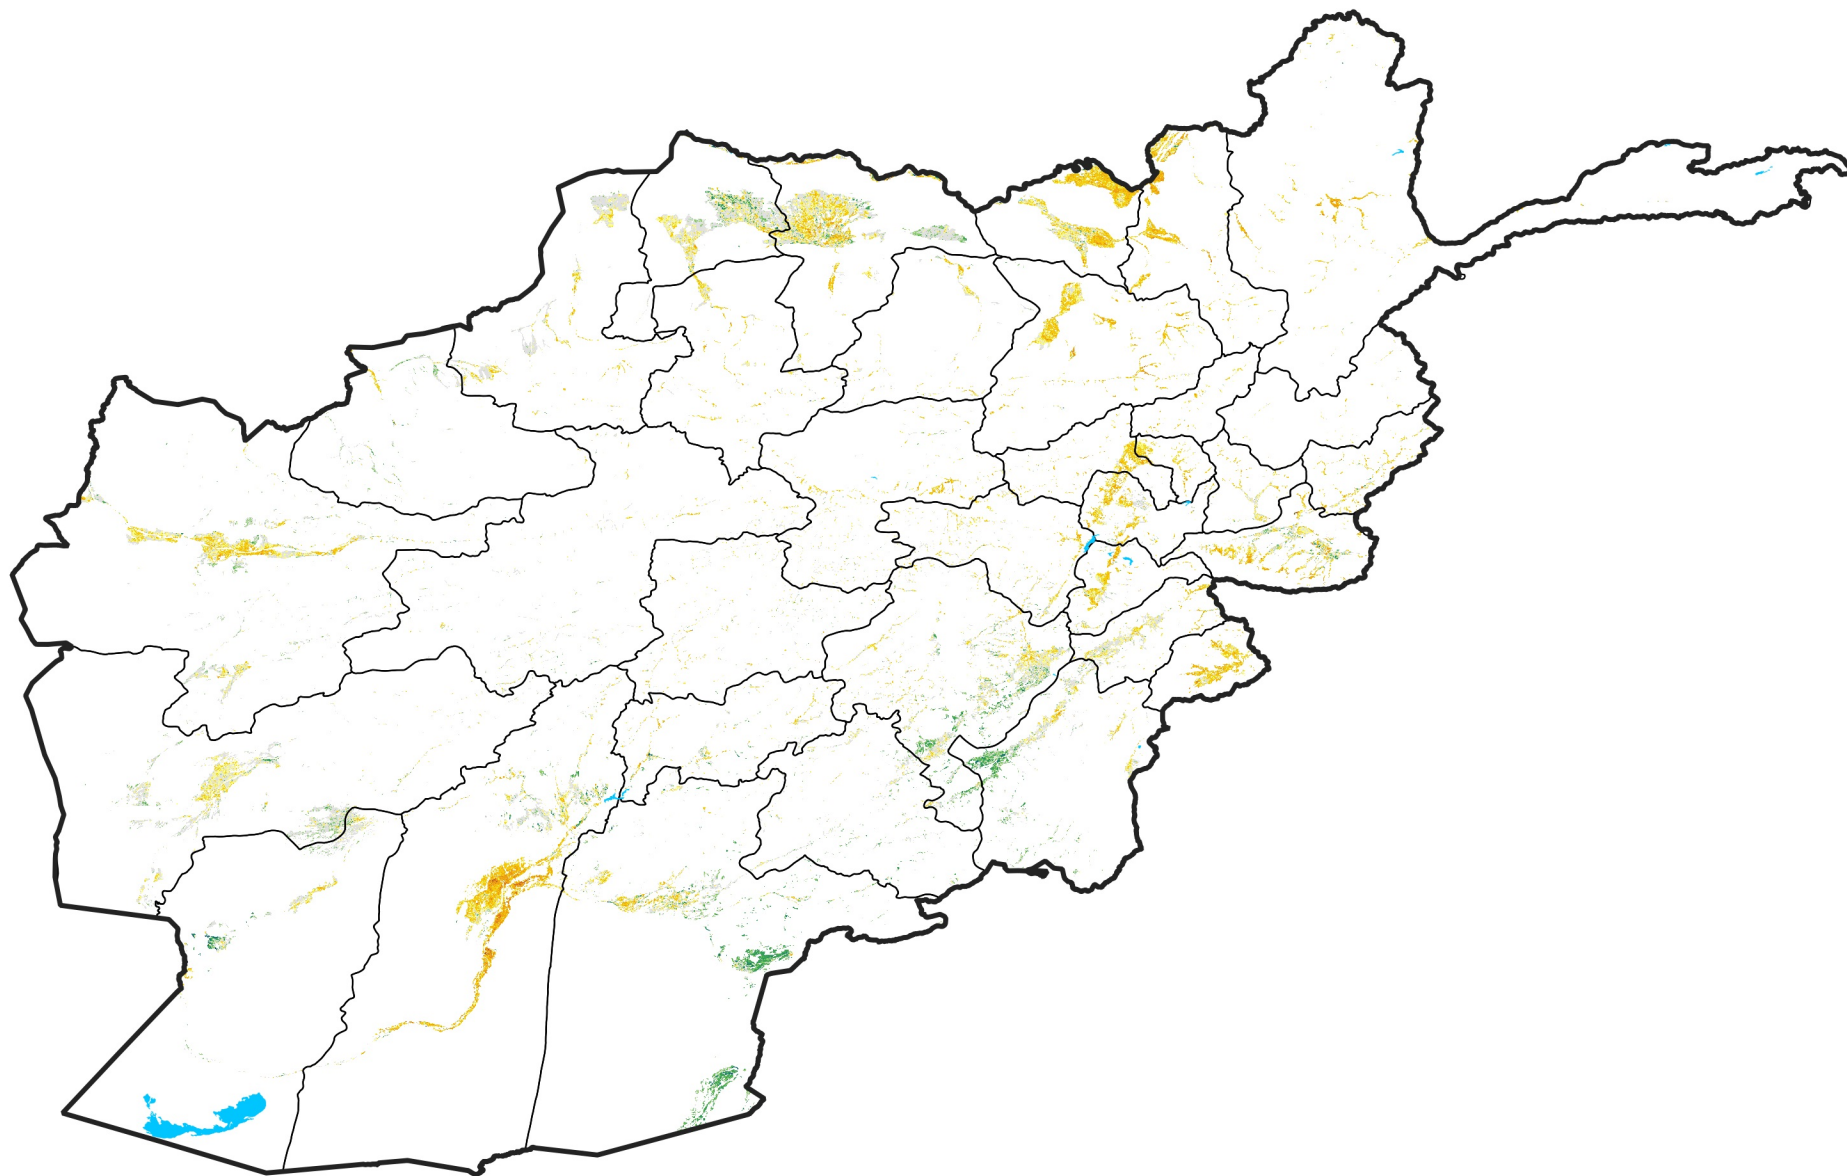

Afghanistan Irrigated Agricultural Areas

Percent of Mean NDVI

2007 / mean (2003 - 2022)

Period 28 / October 01 - 10, 2007

Percent of Normal