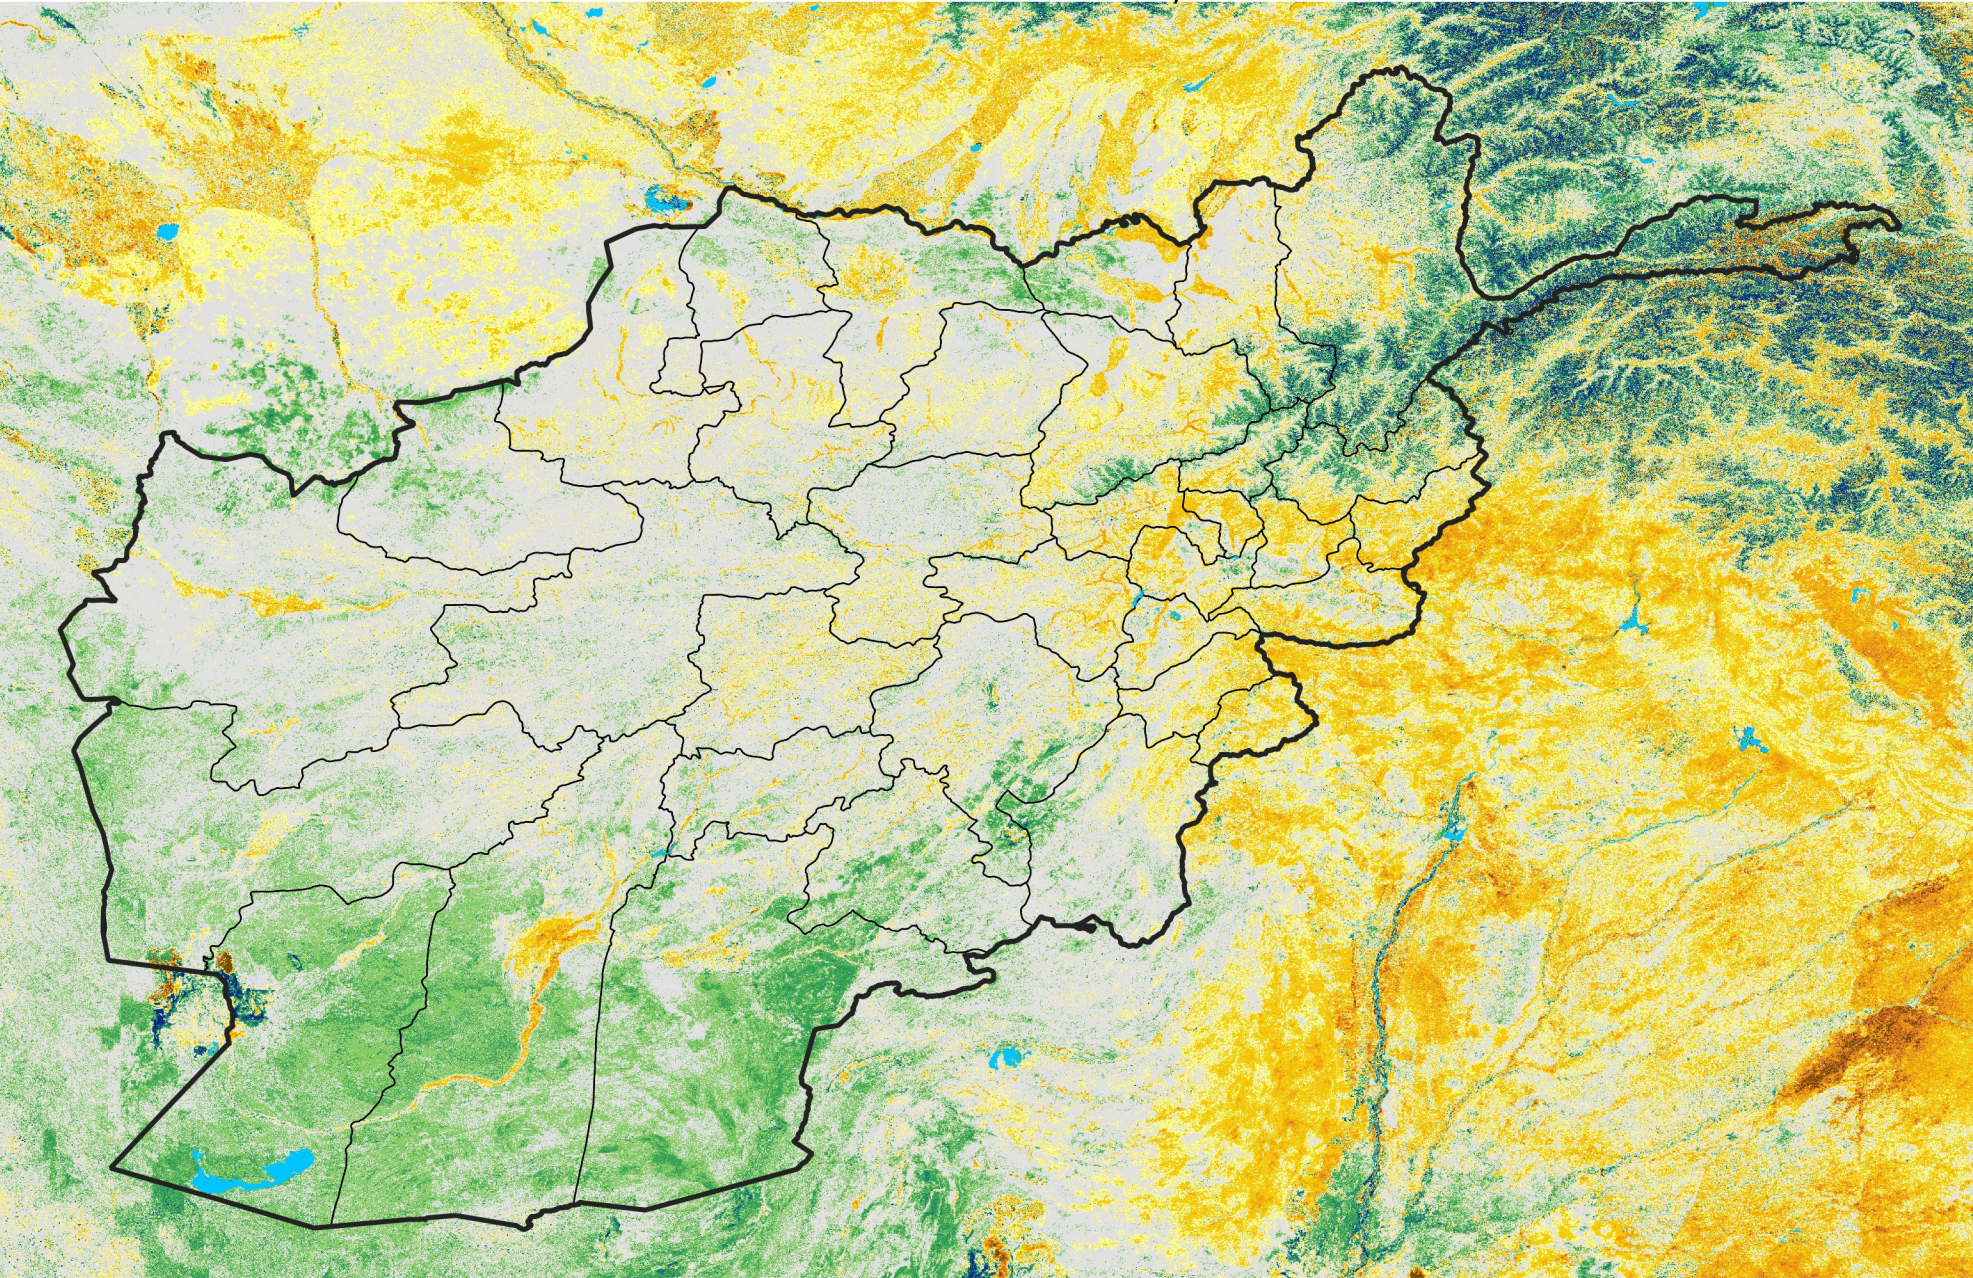

Afghanistan

Percent of Mean NDVI

2007 / mean (2003 - 2022)

Period 29 / October 11 - 20, 2007

Percent of Normal