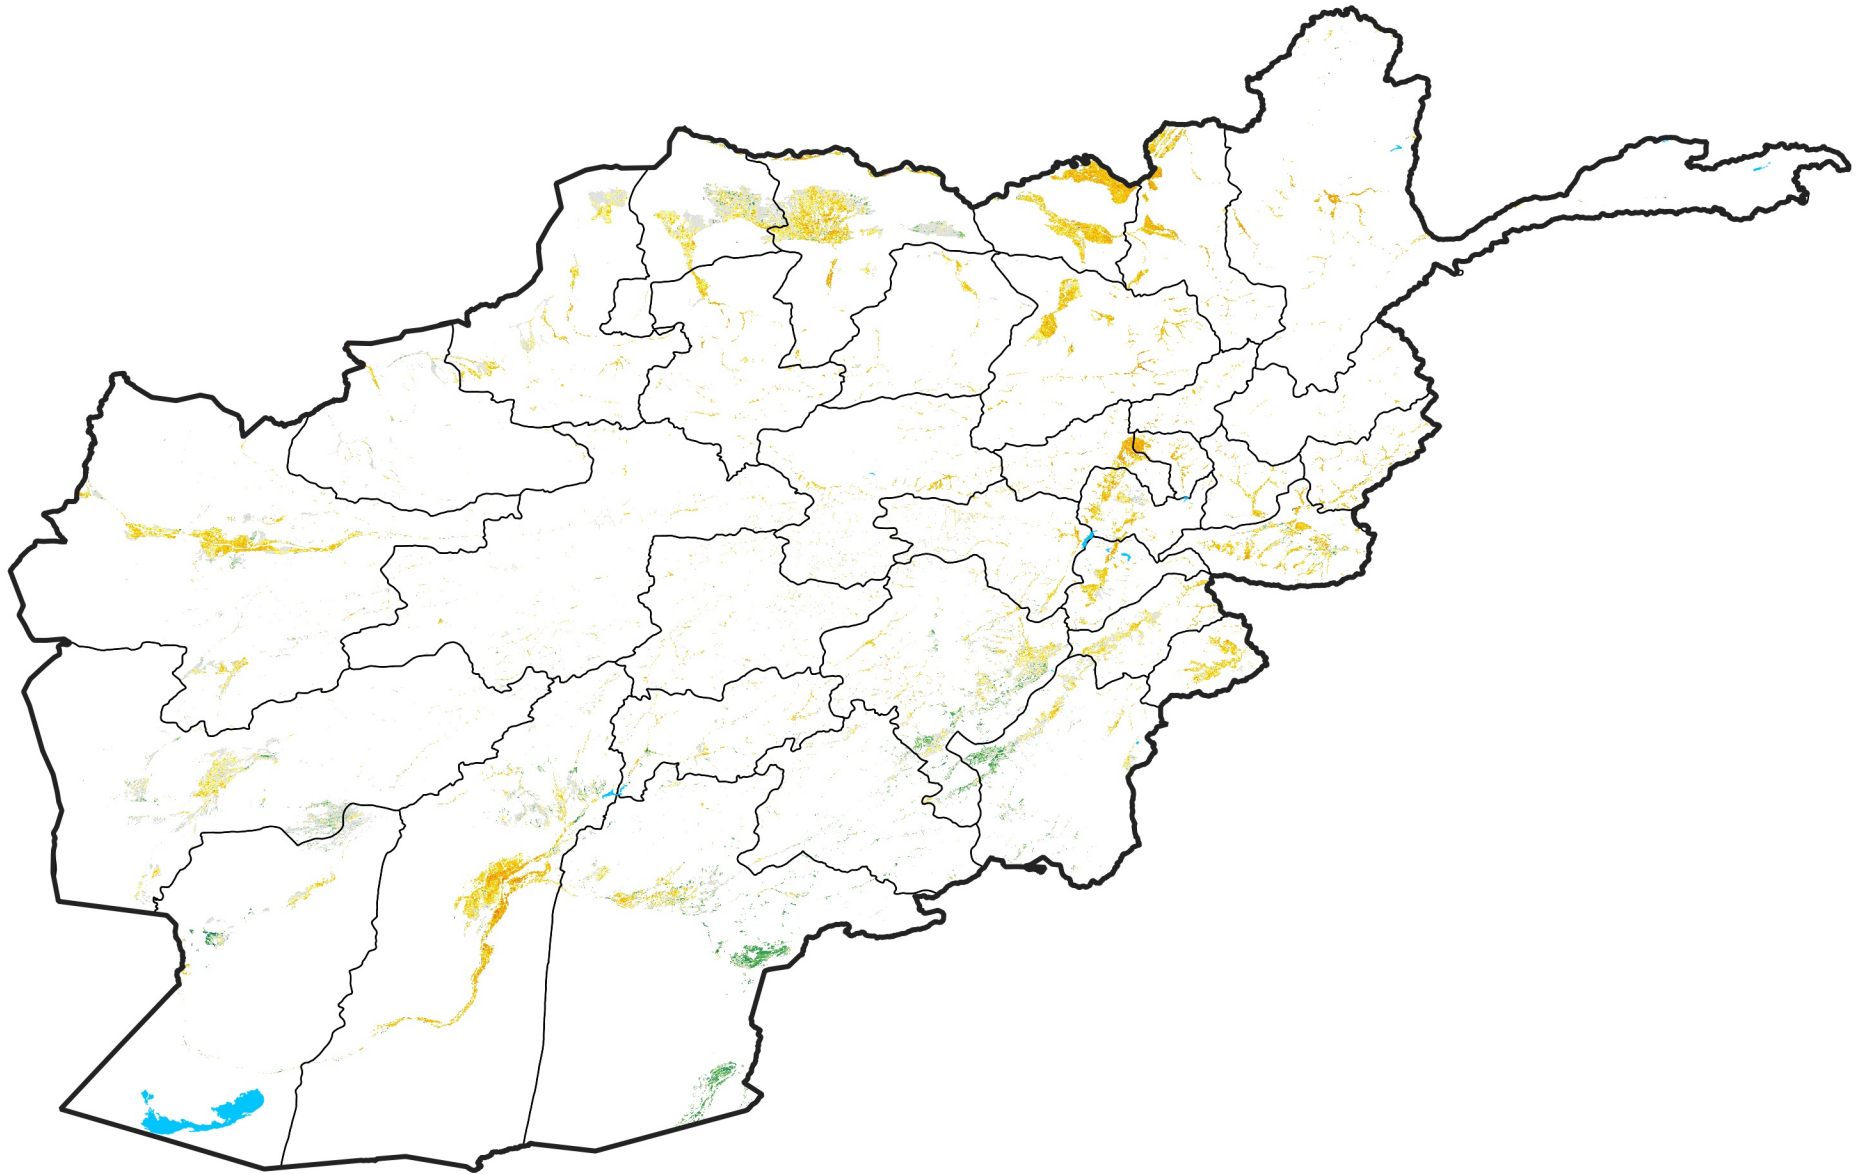

Afghanistan Irrigated Agricultural Areas

Percent of Mean NDVI

2007 / mean (2003 - 2022)

Period 30 / October 21 - 31, 2007

Percent of Normal