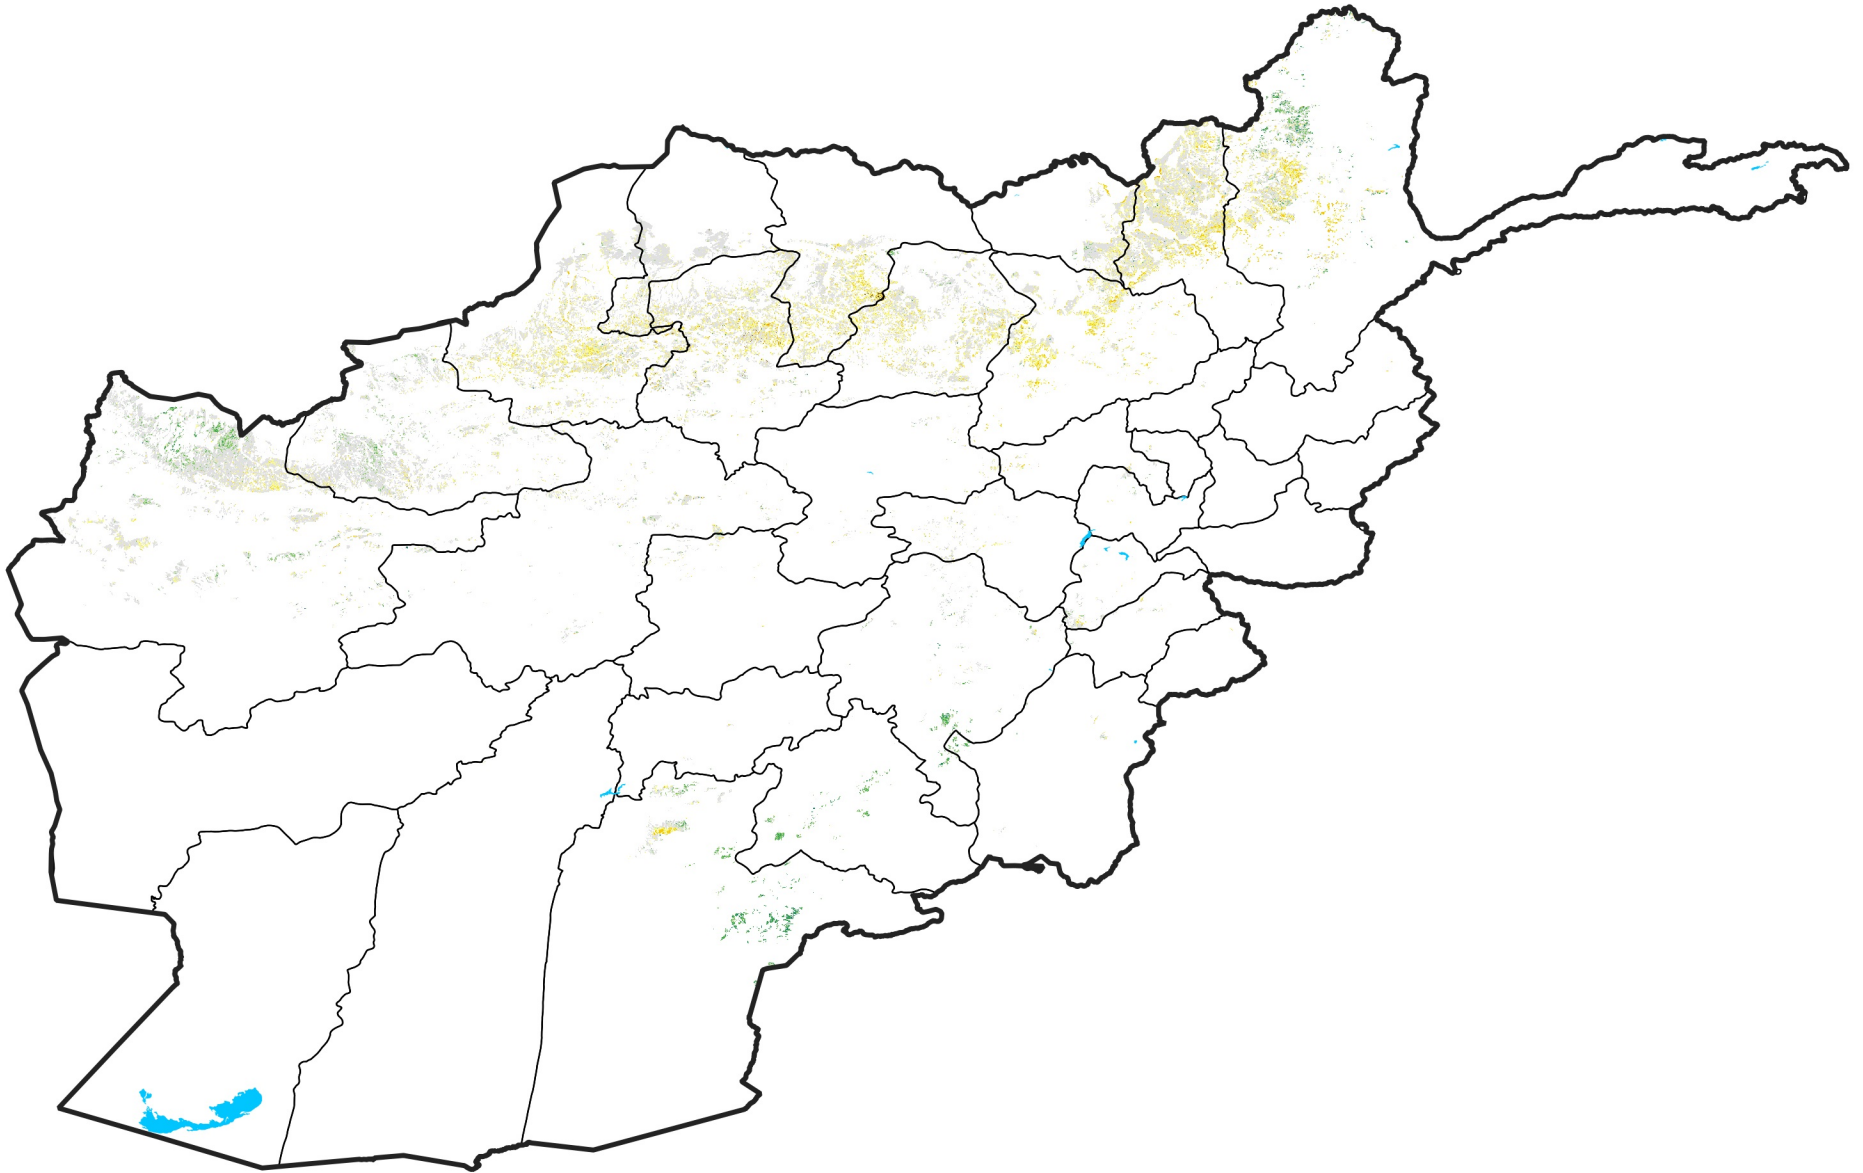

Afghanistan Rainfed Agricultural Areas

Percent of Mean NDVI

2007 / mean (2003 - 2022)

Period 30 / October 21 - 31, 2007

Percent of Normal