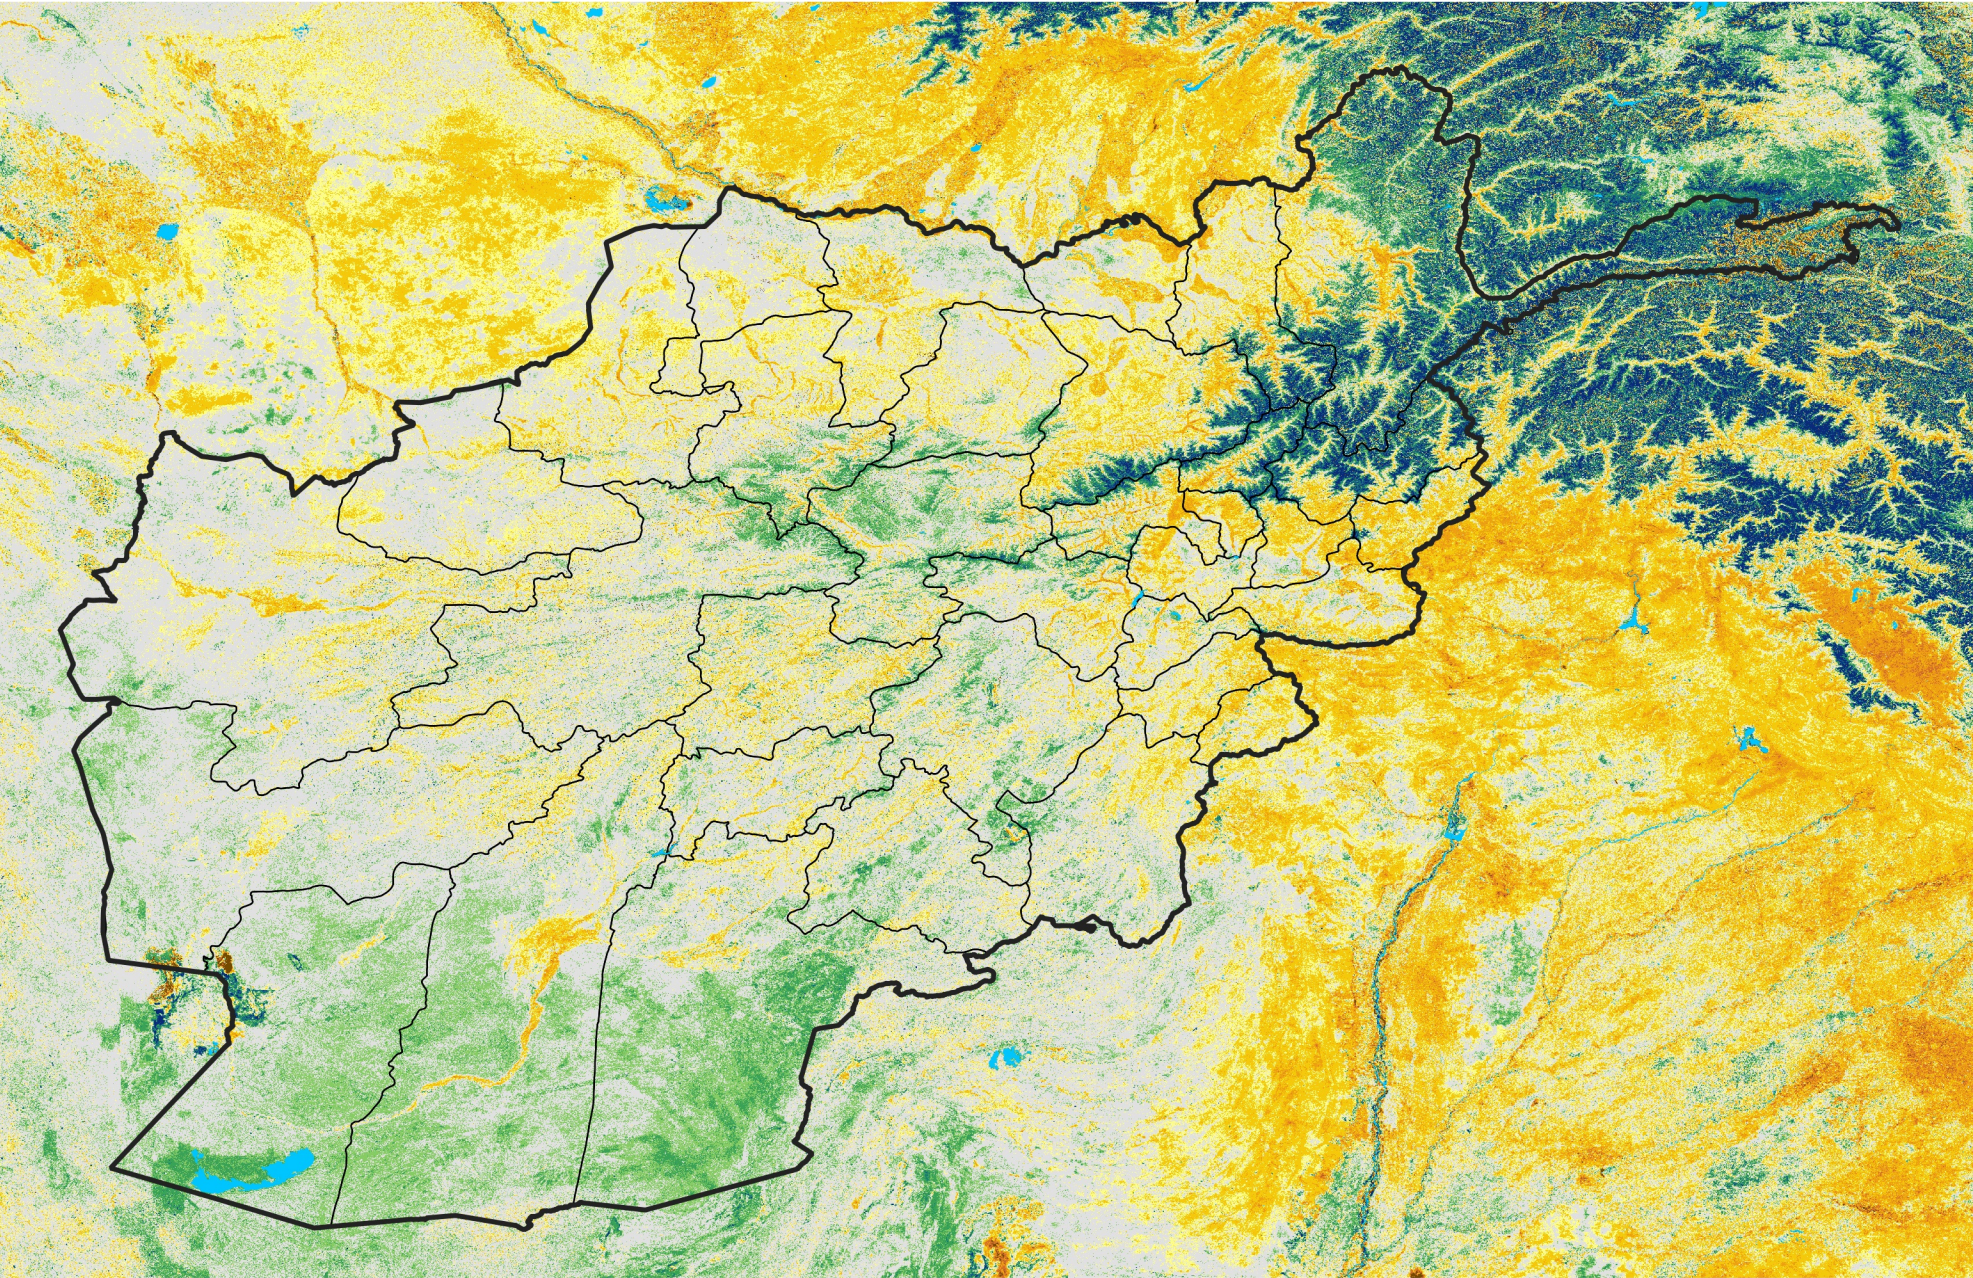

Afghanistan

Percent of Mean NDVI

2007 / mean (2003 - 2022)

Period 31 / November 01 - 10, 2007

Percent of Normal