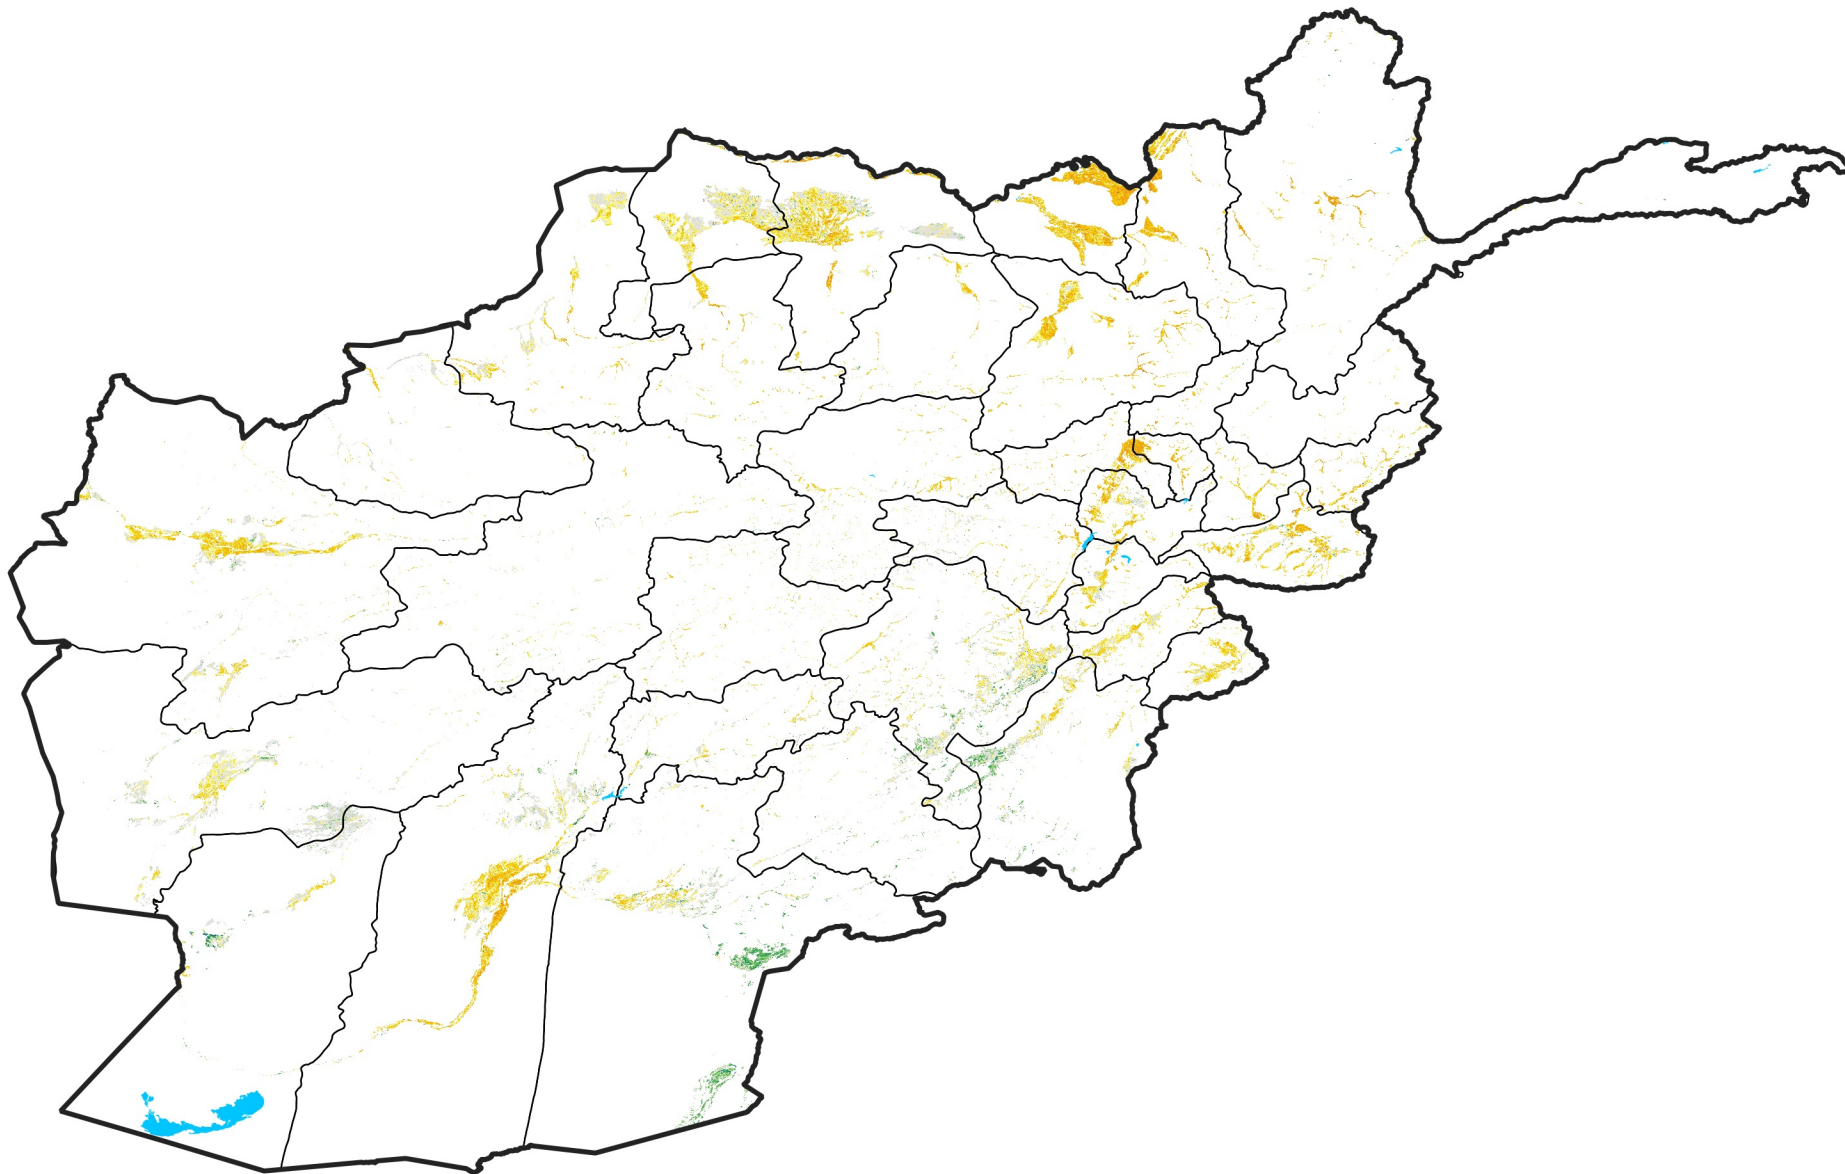

Afghanistan Irrigated Agricultural Areas

Percent of Mean NDVI

2007 / mean (2003 - 2022)

Period 31 / November 01 - 10, 2007

Percent of Normal