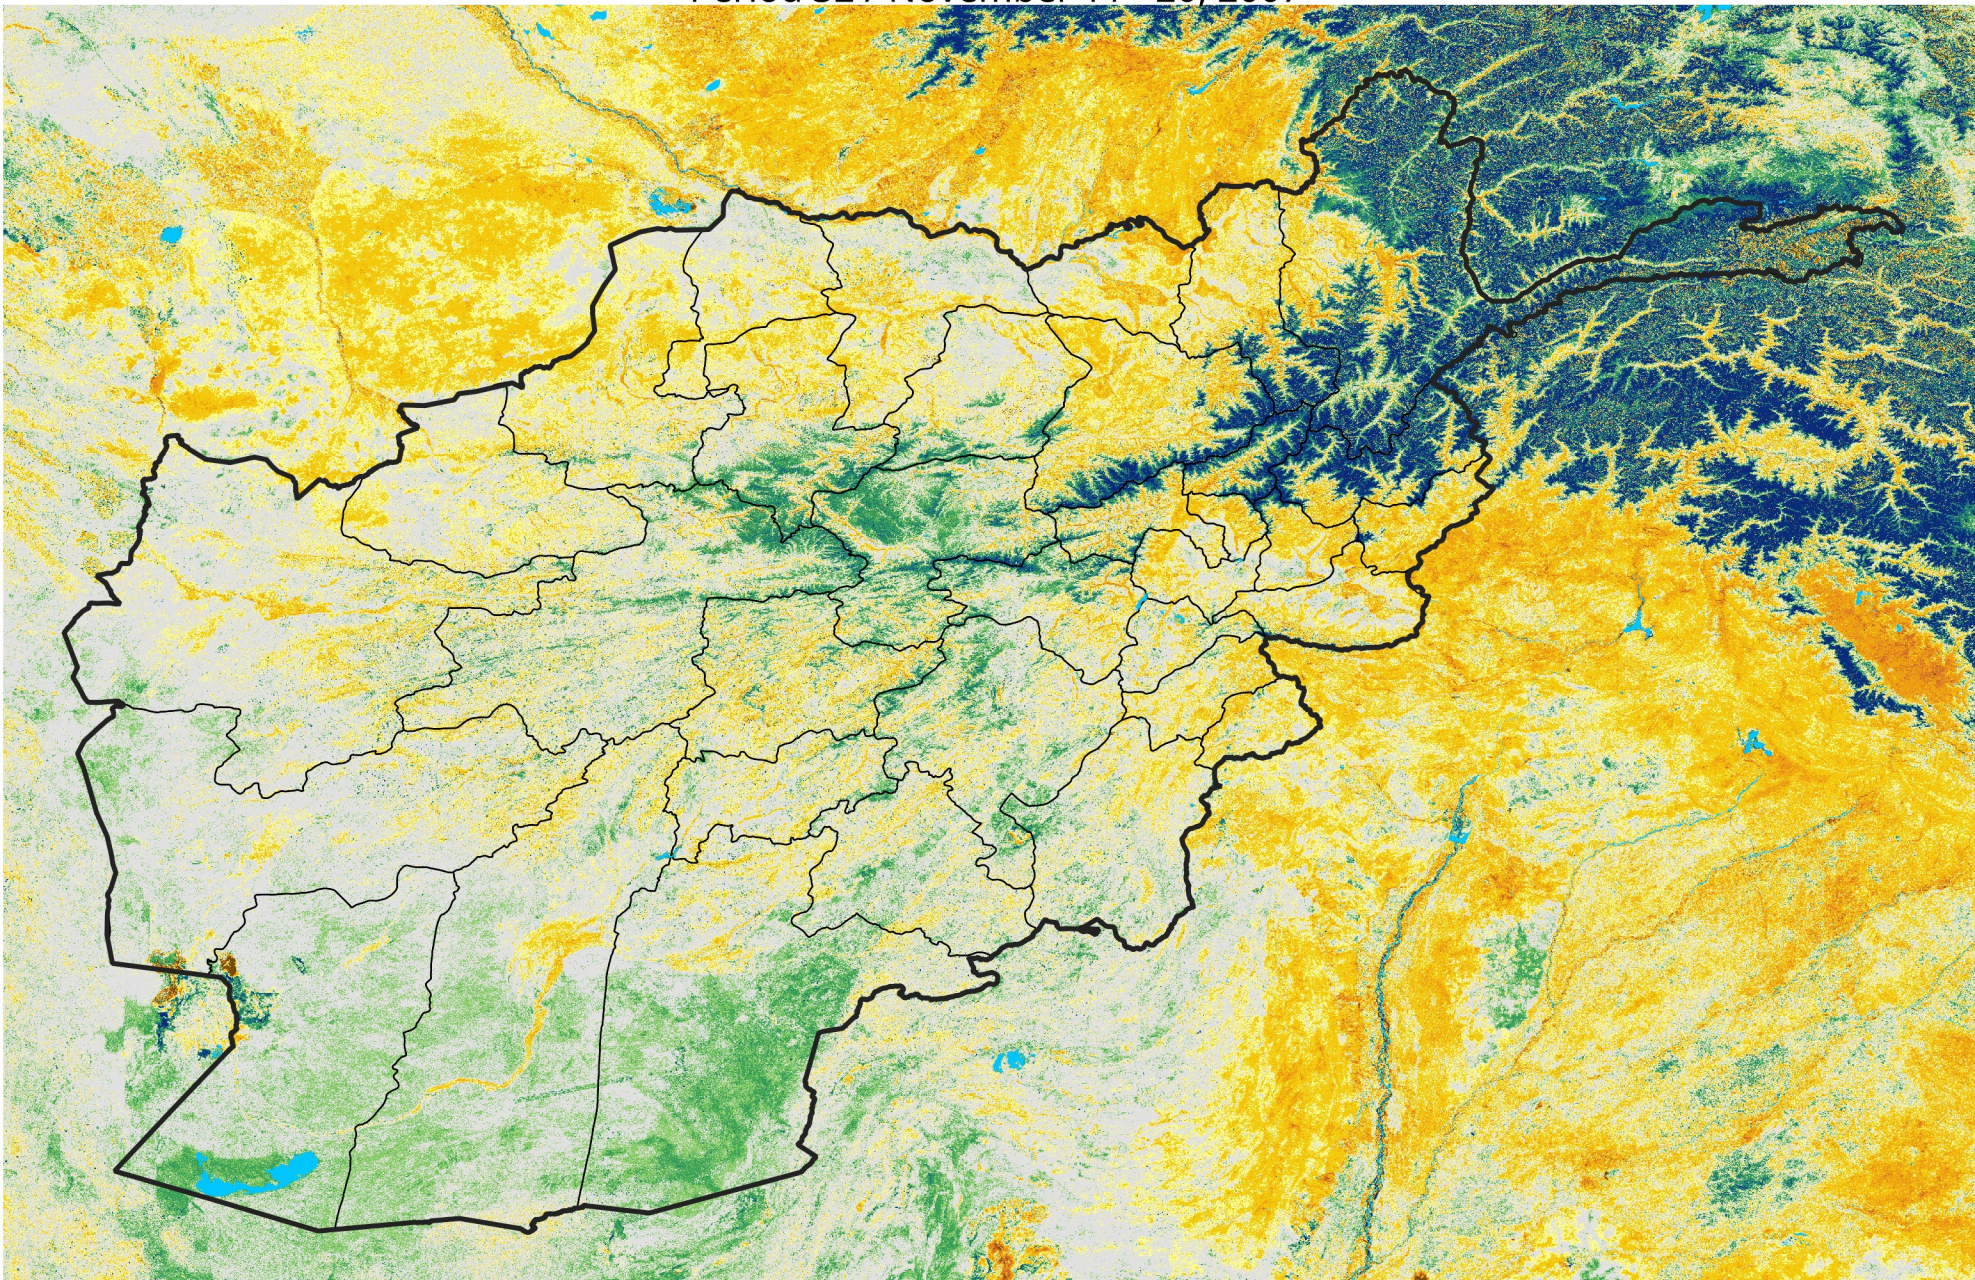

Afghanistan

Percent of Mean NDVI

2007 / mean (2003 - 2022)

Period 32 / November 11 - 20, 2007

Percent of Normal