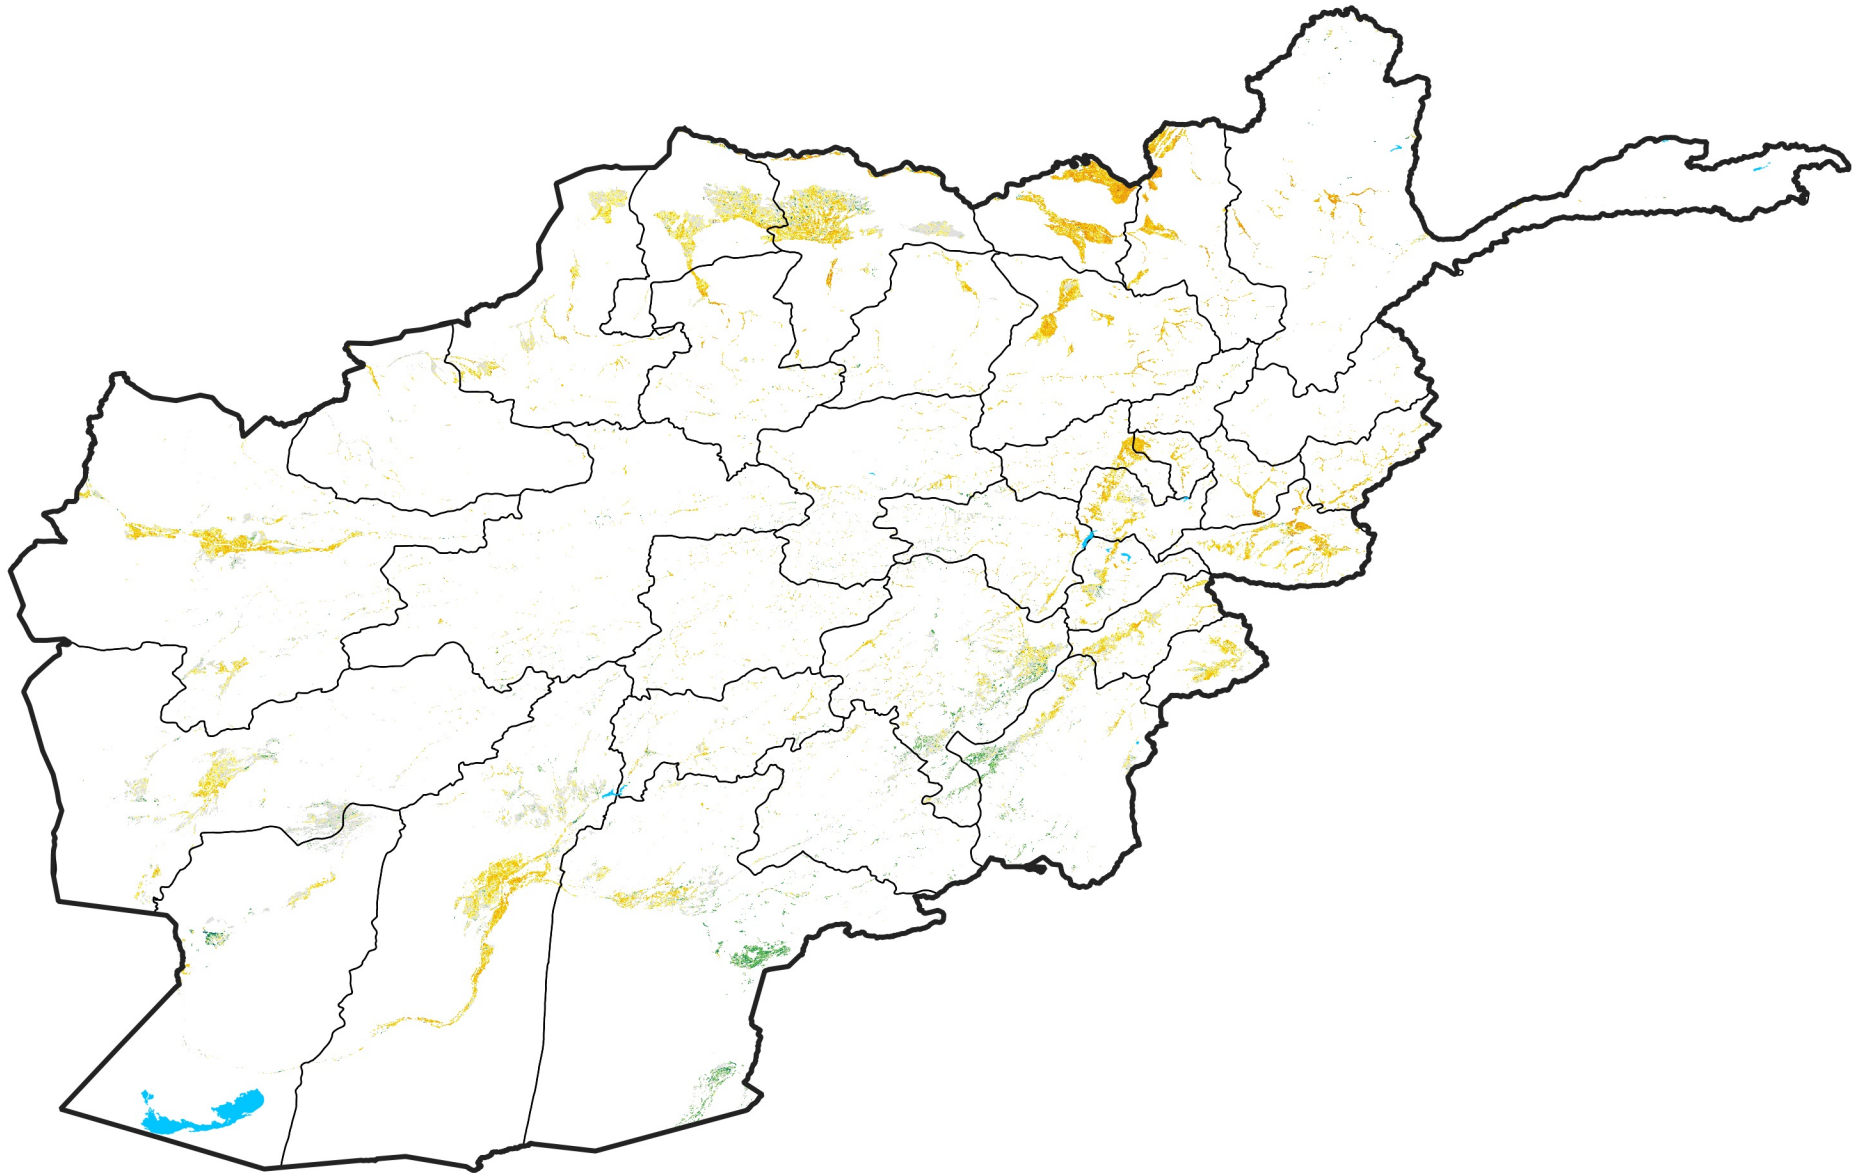

Afghanistan Irrigated Agricultural Areas

Percent of Mean NDVI

2007 / mean (2003 - 2022)

Period 32 / November 11 - 20, 2007

Percent of Normal