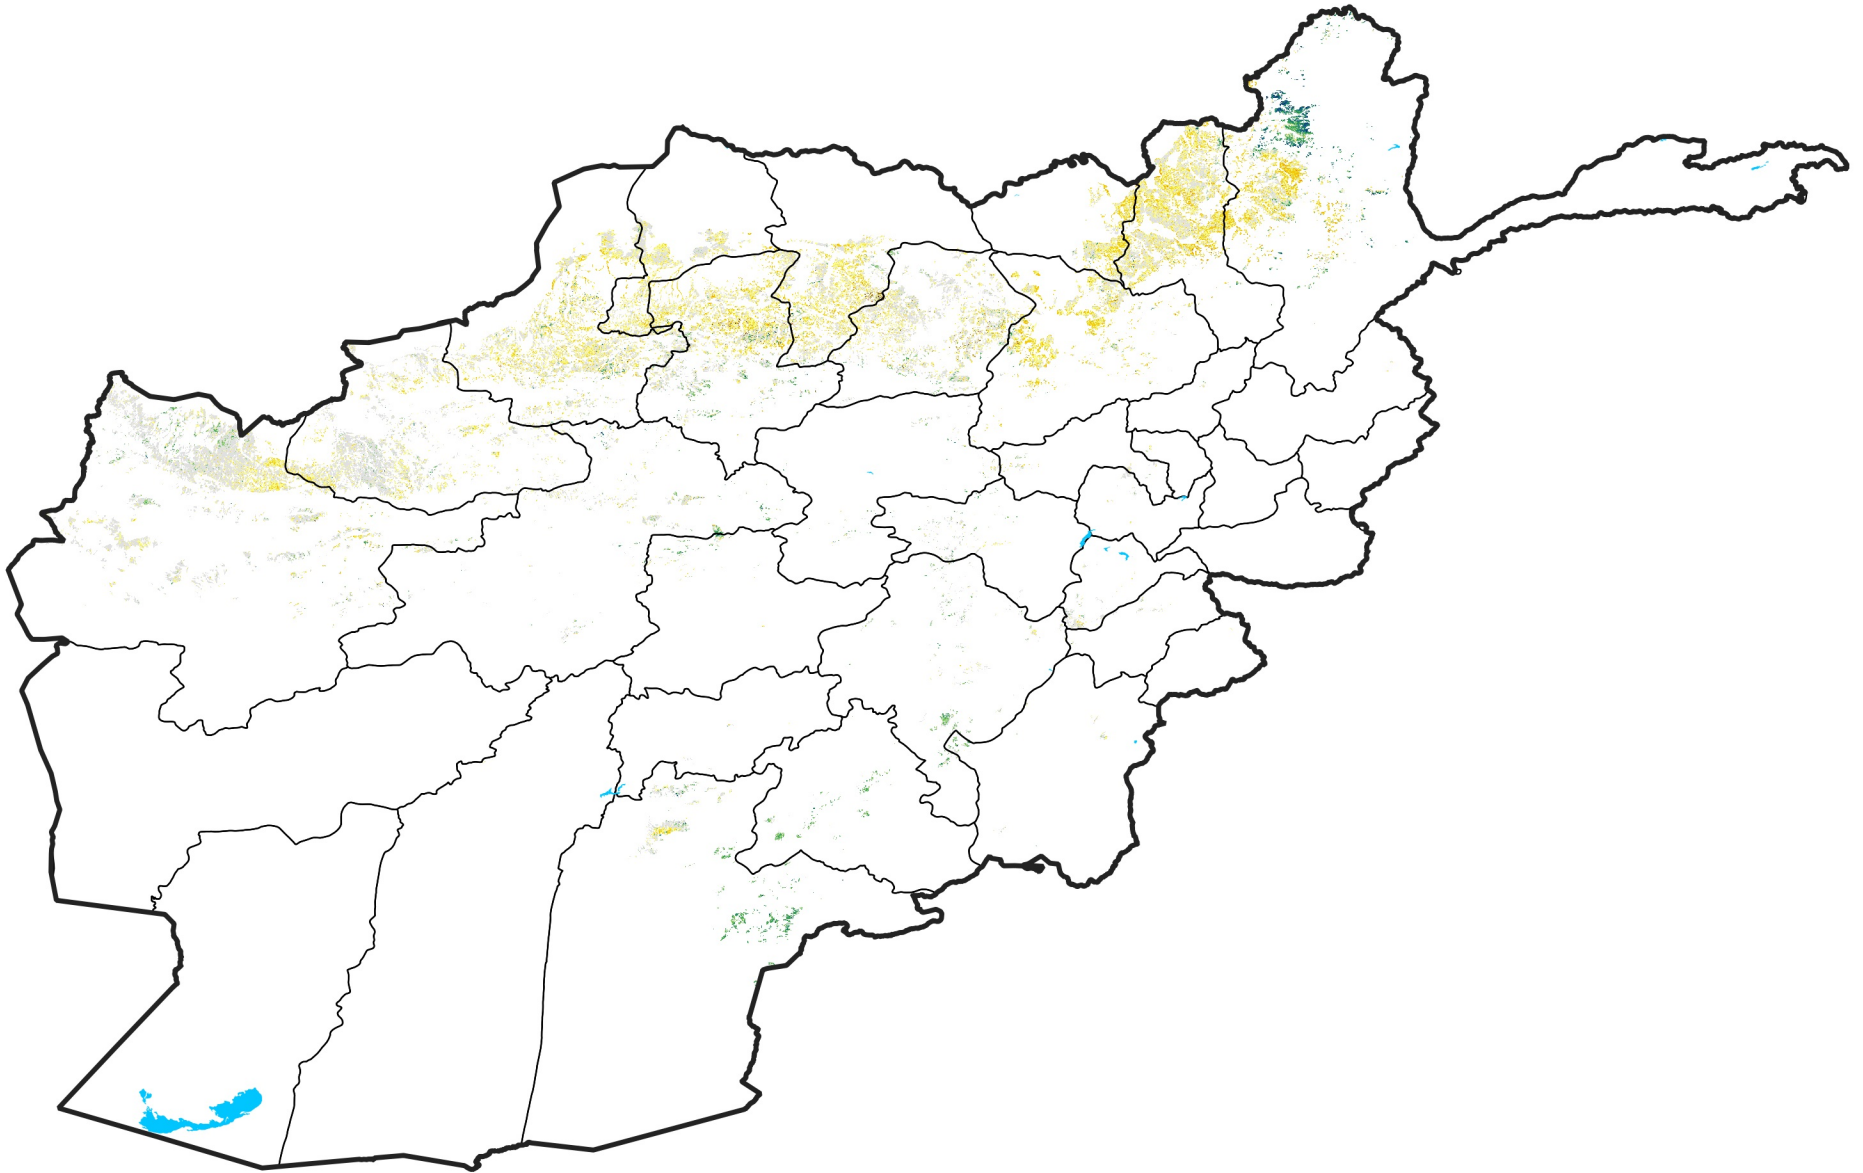

Afghanistan Rainfed Agricultural Areas

Percent of Mean NDVI

2007 / mean (2003 - 2022)

Period 32 / November 11 - 20, 2007

Percent of Normal