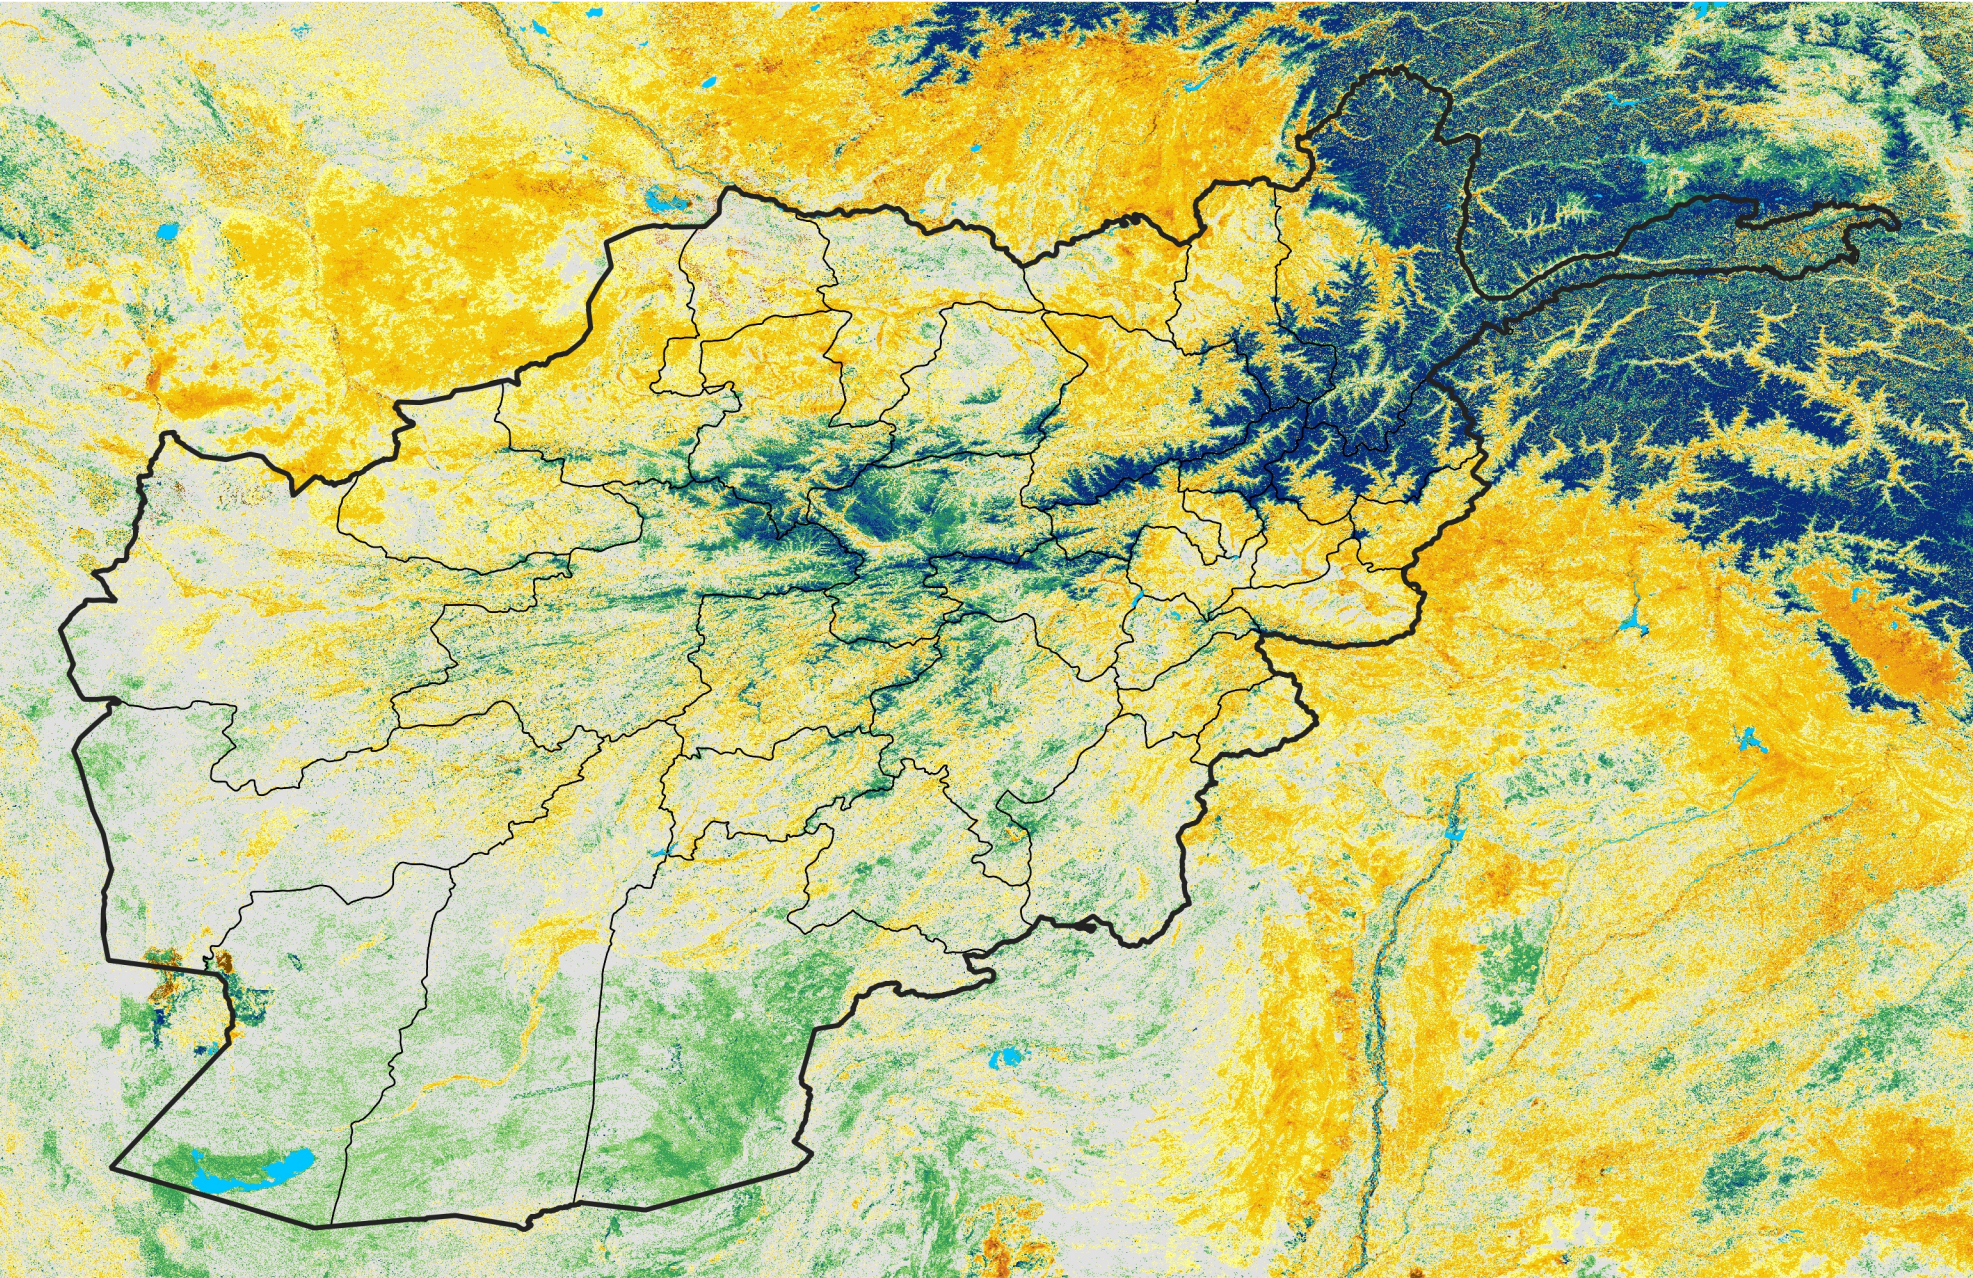

Afghanistan

Percent of Mean NDVI

2007 / mean (2003 - 2022)

Period 33 / November 21 - 30, 2007

Percent of Normal