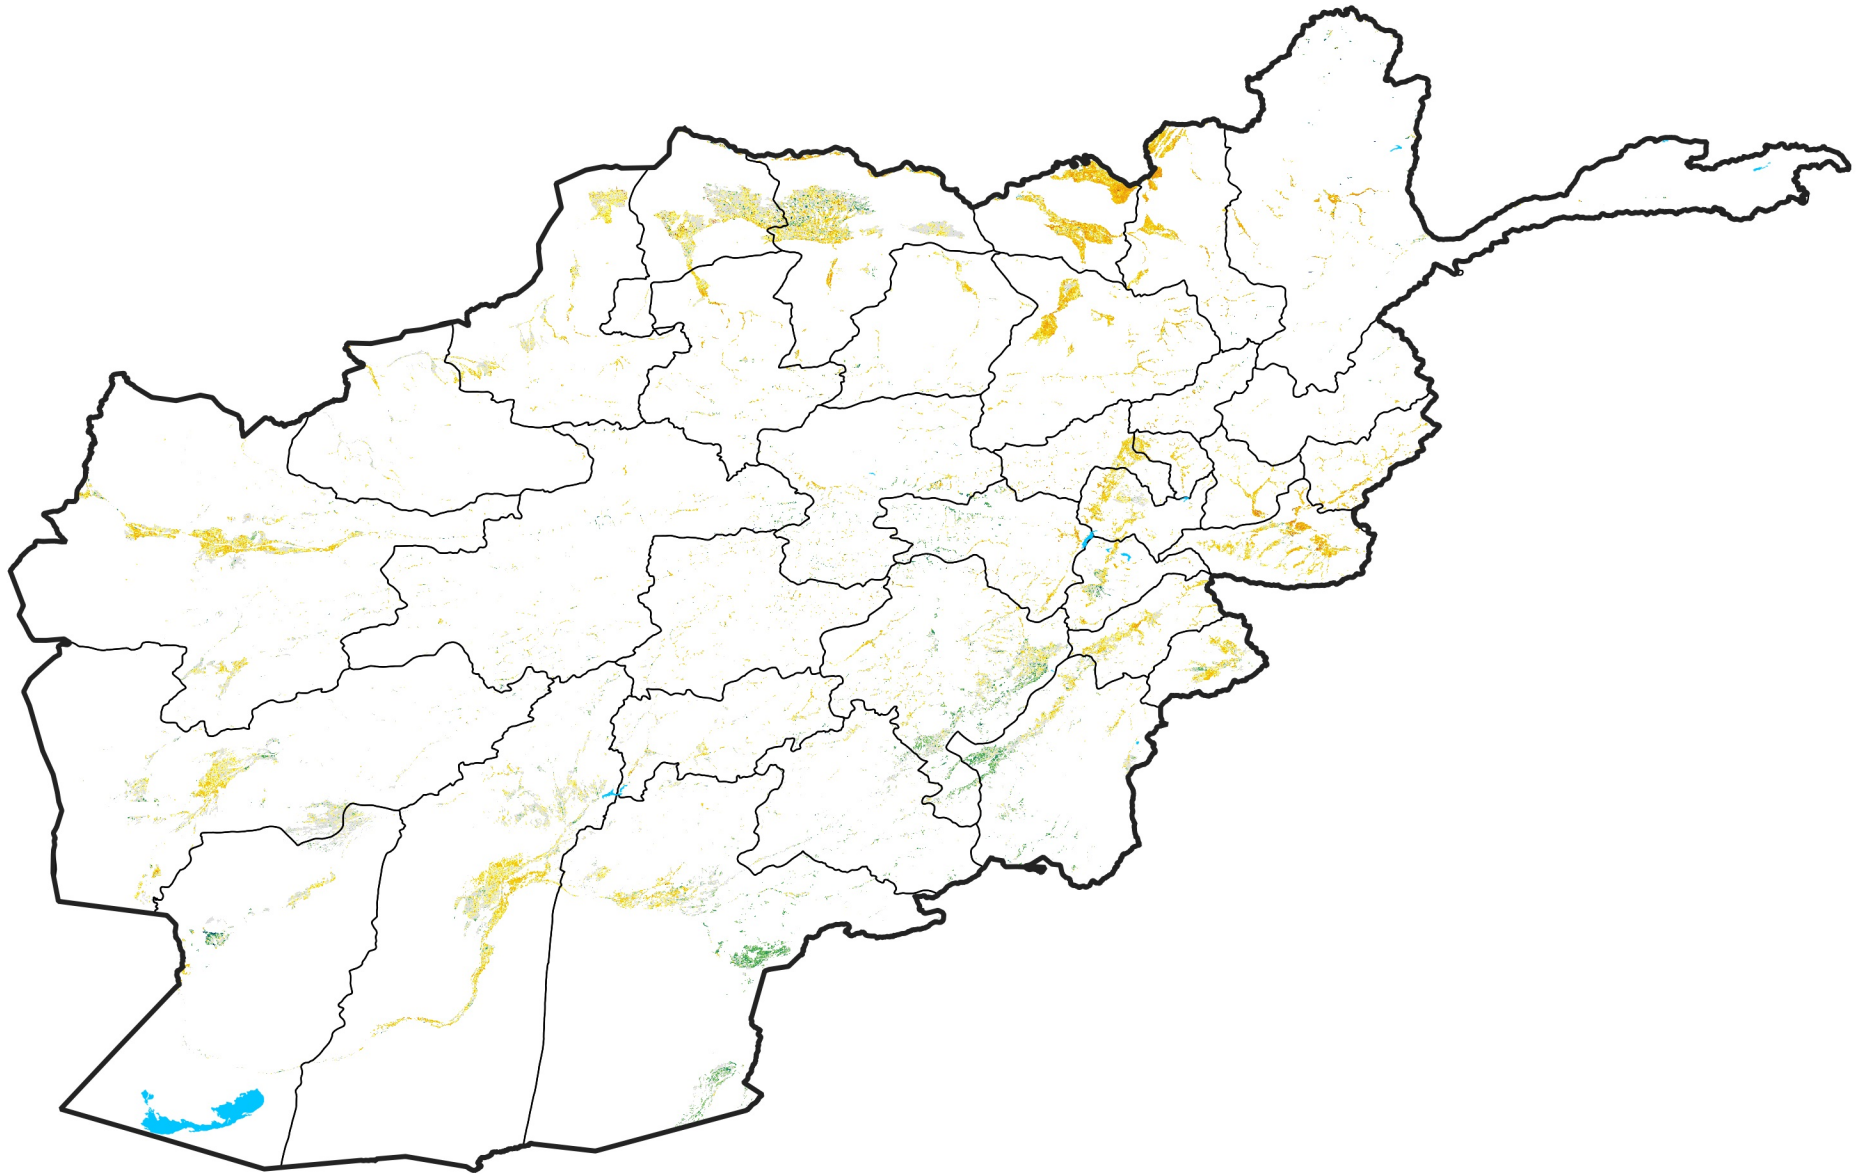

Afghanistan Irrigated Agricultural Areas

Percent of Mean NDVI

2007 / mean (2003 - 2022)

Period 33 / November 21 - 30, 2007

Percent of Normal