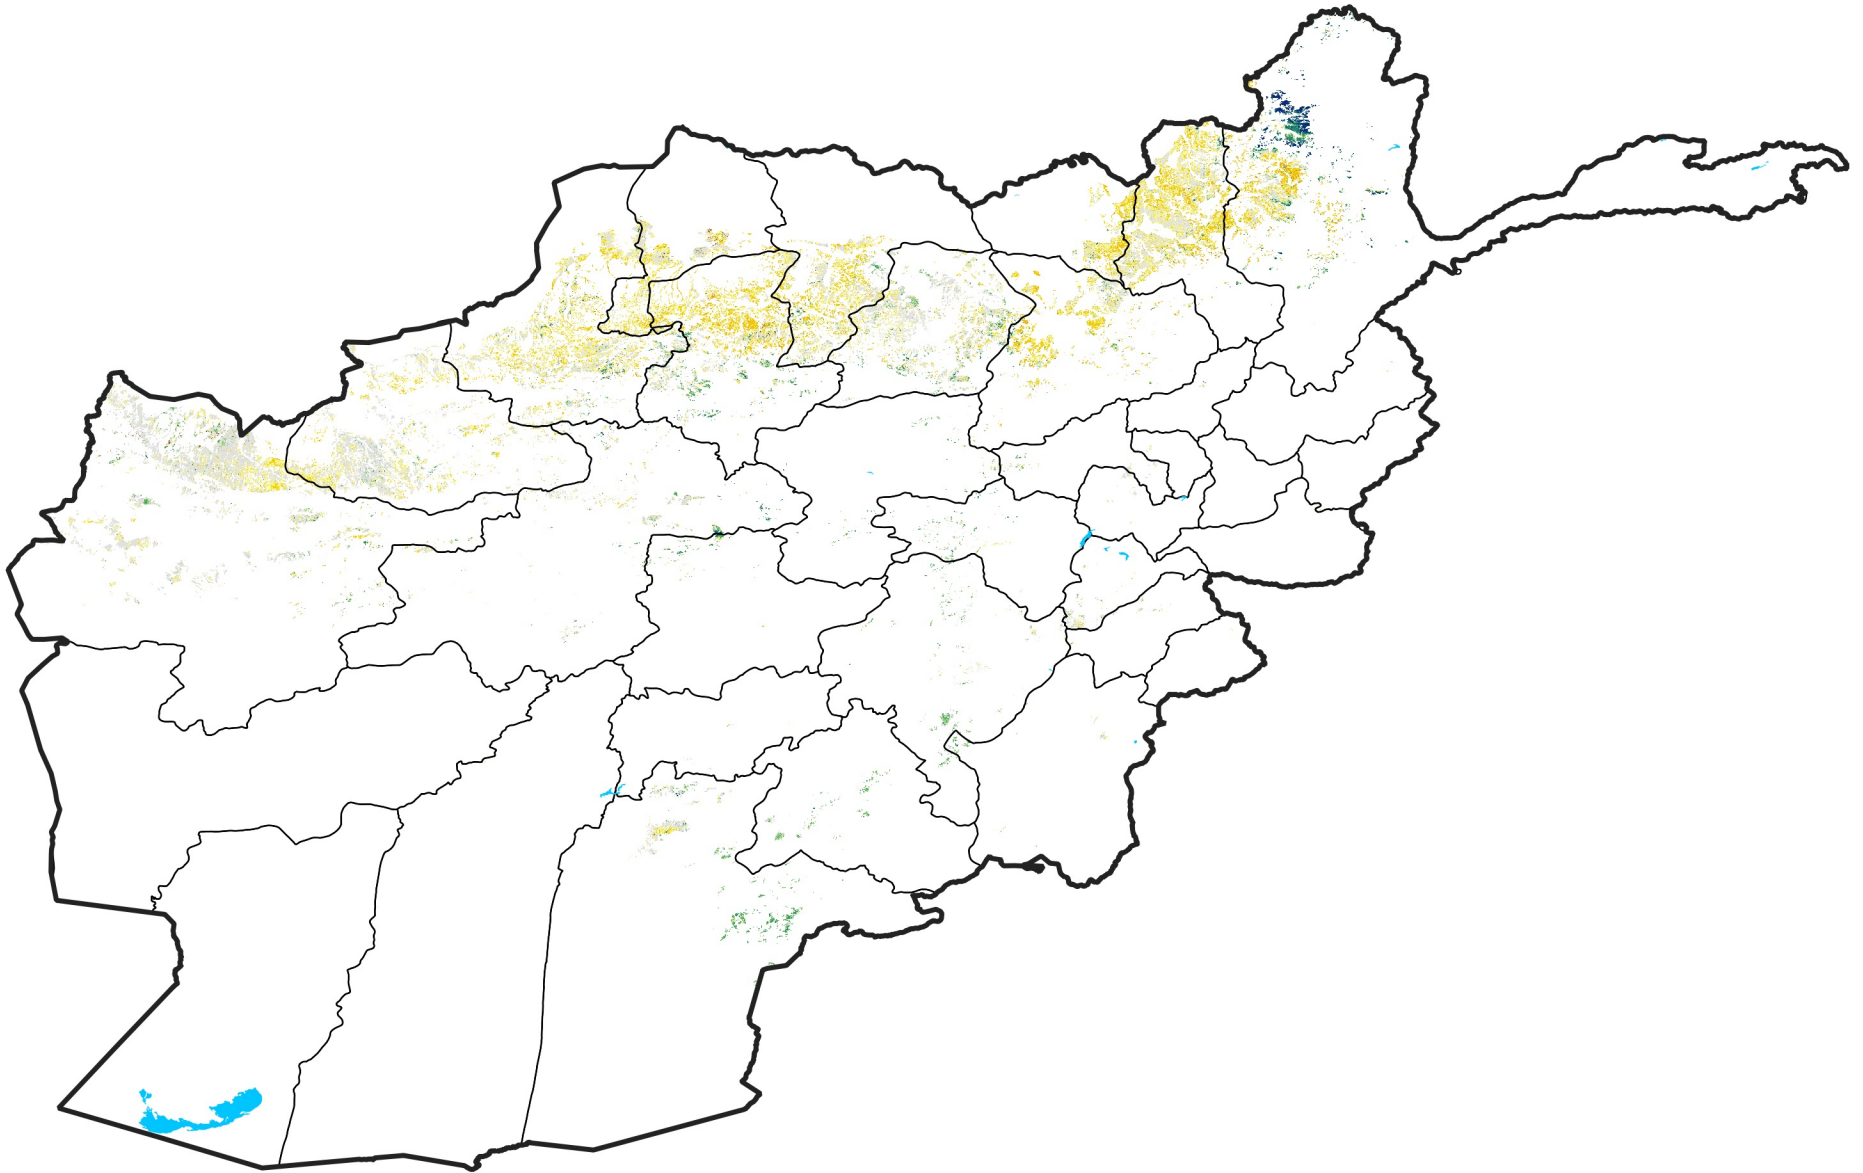

Afghanistan Rainfed Agricultural Areas

Percent of Mean NDVI

2007 / mean (2003 - 2022)

Period 33 / November 21 - 30, 2007

Percent of Normal