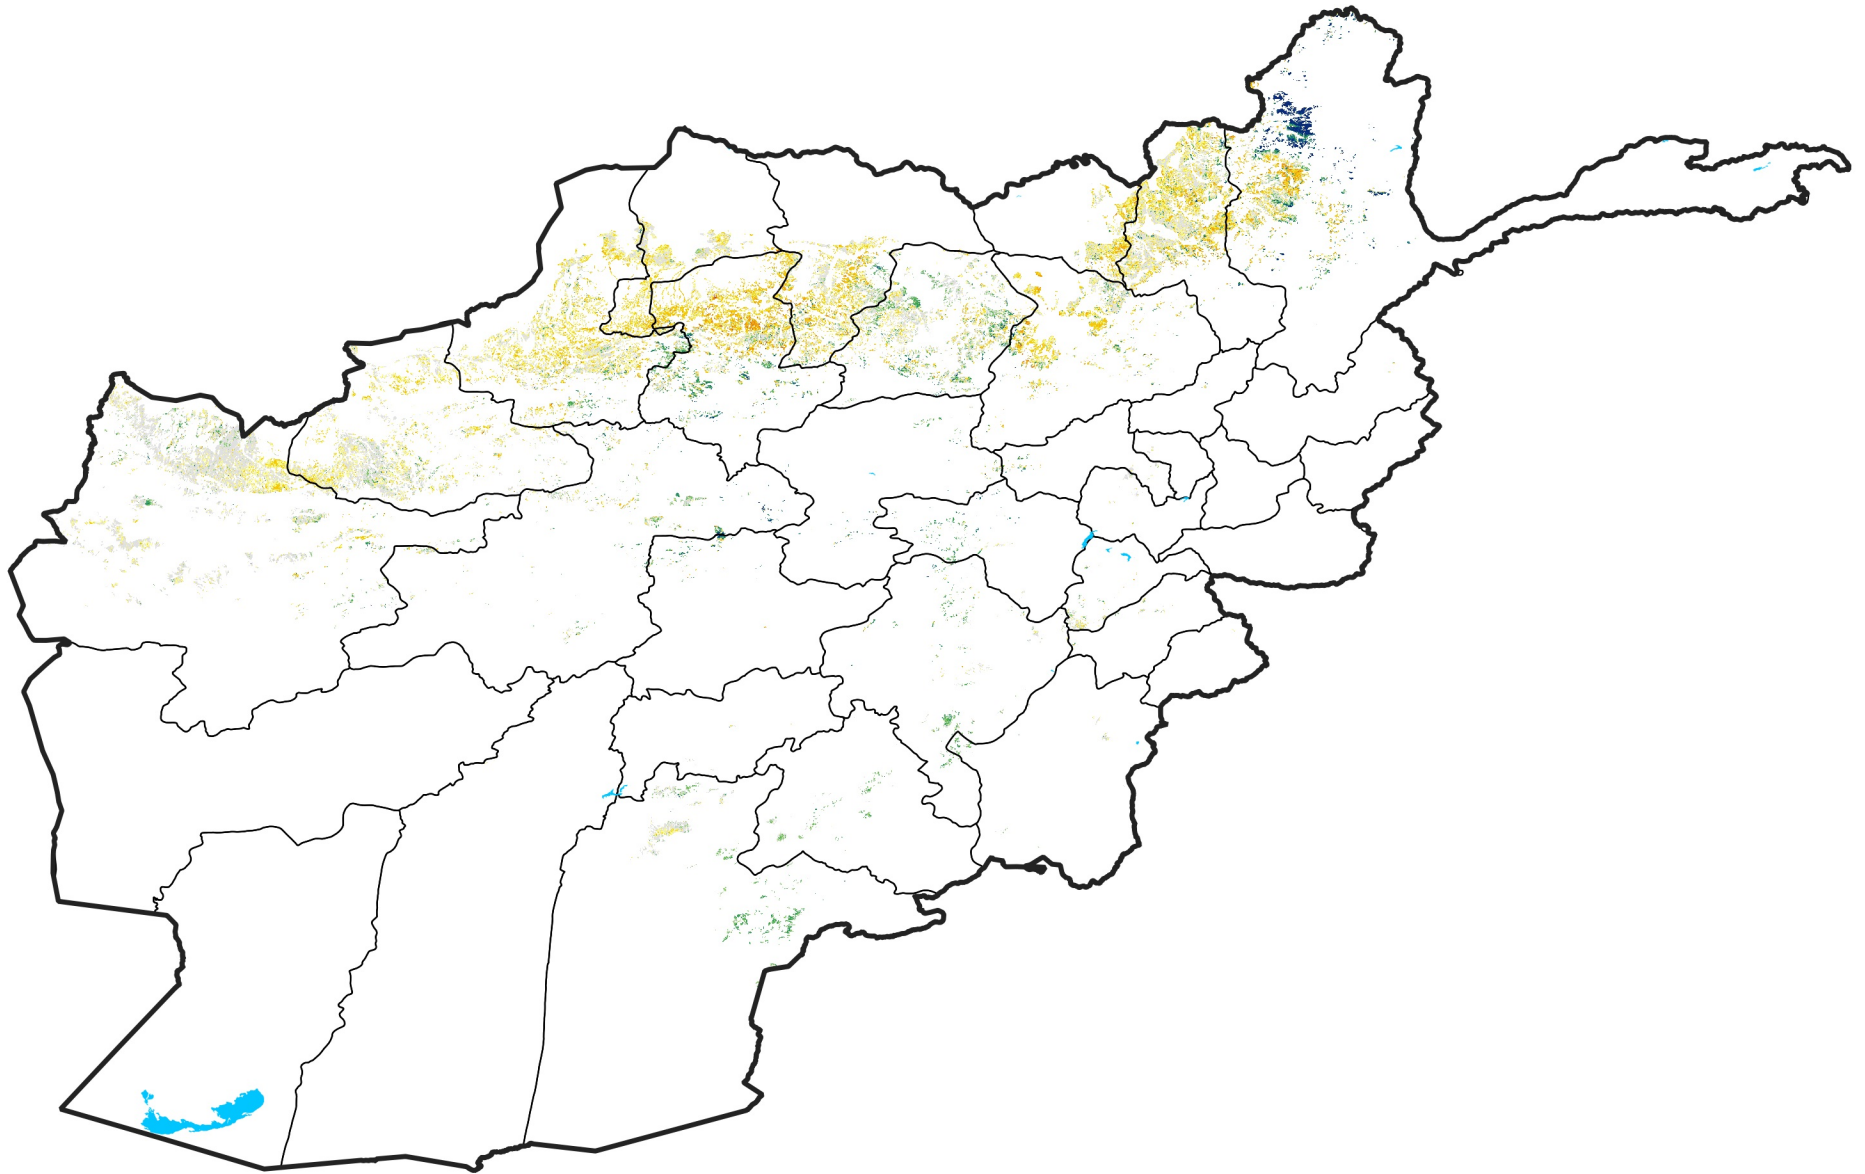

Afghanistan Rainfed Agricultural Areas

Percent of Mean NDVI

2007 / mean (2003 - 2022)

Period 34 / December 01 - 10, 2007

Percent of Normal