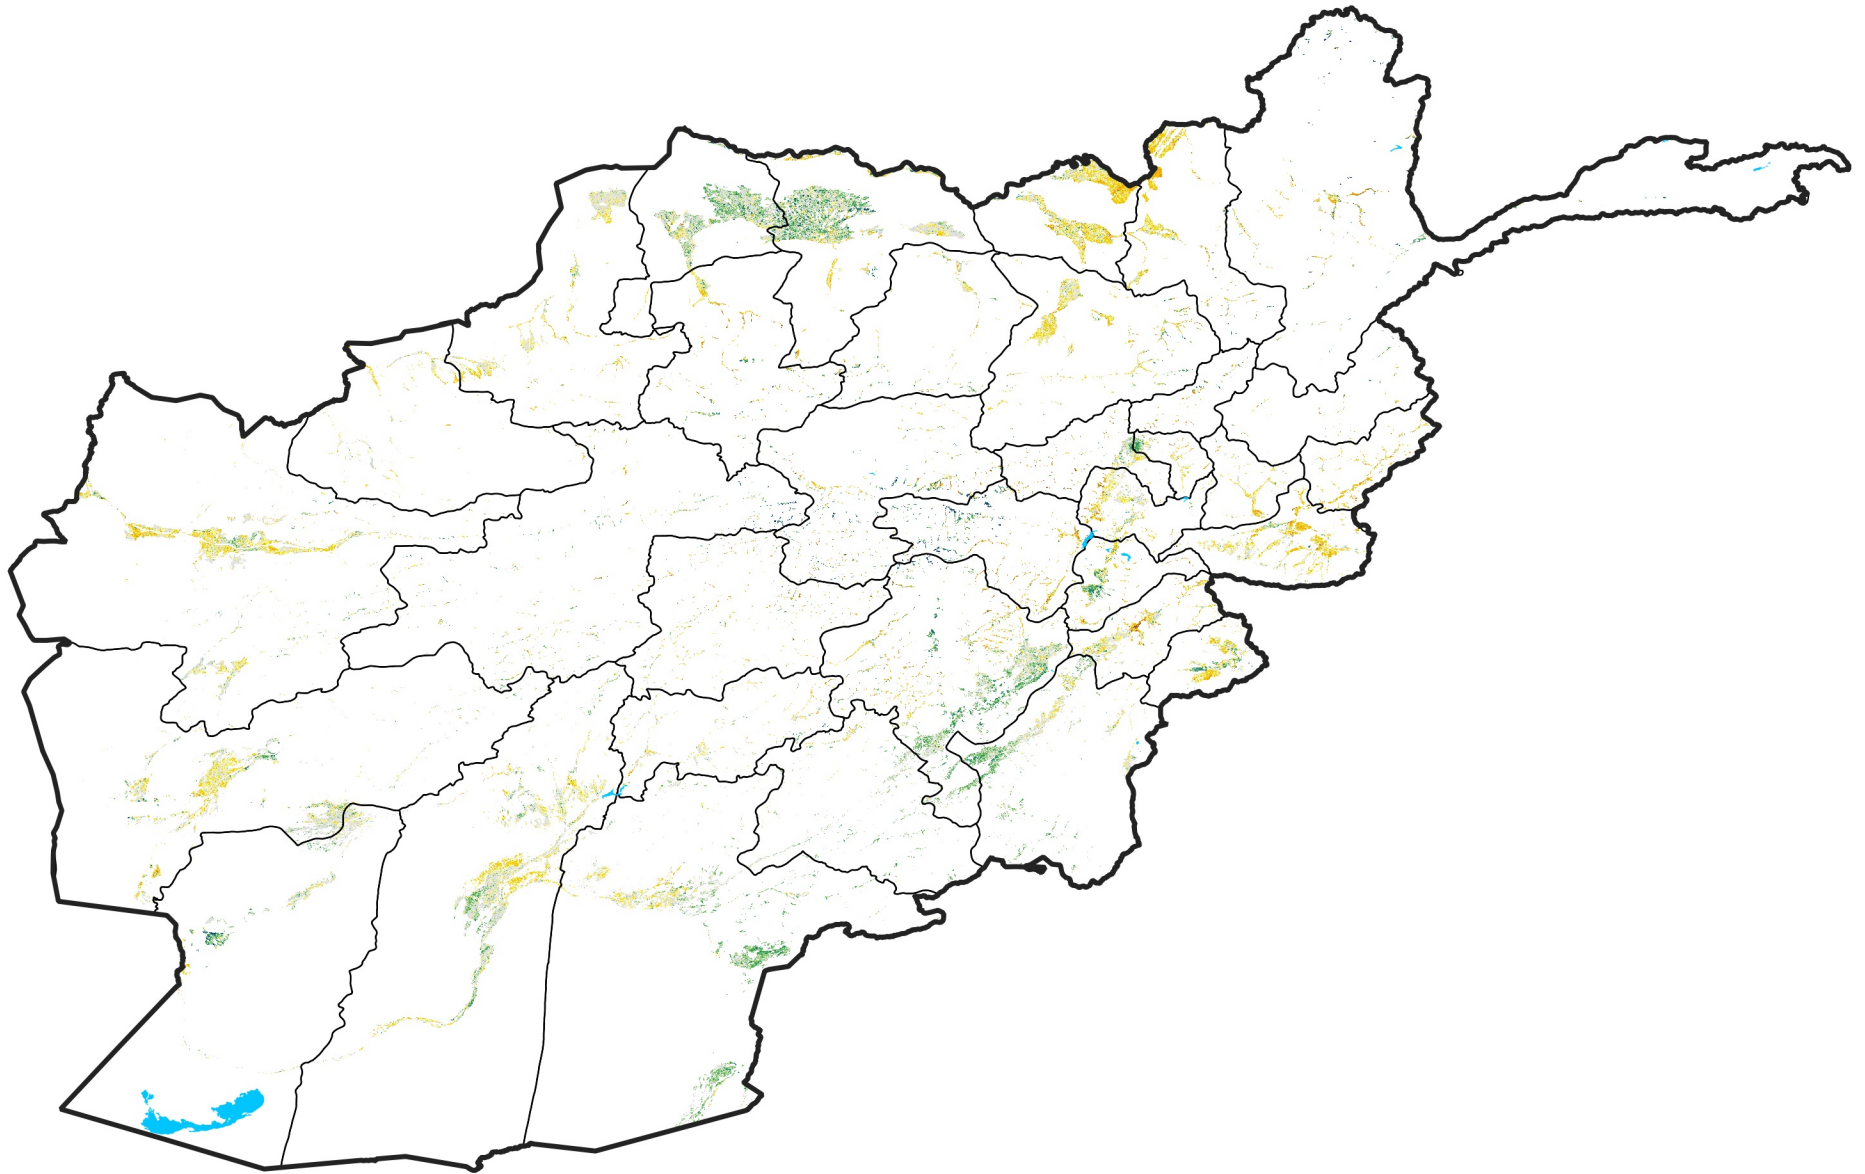

Afghanistan Irrigated Agricultural Areas

Percent of Mean NDVI

2007 / mean (2003 - 2022)

Period 35 / December 11 - 20, 2007

Percent of Normal