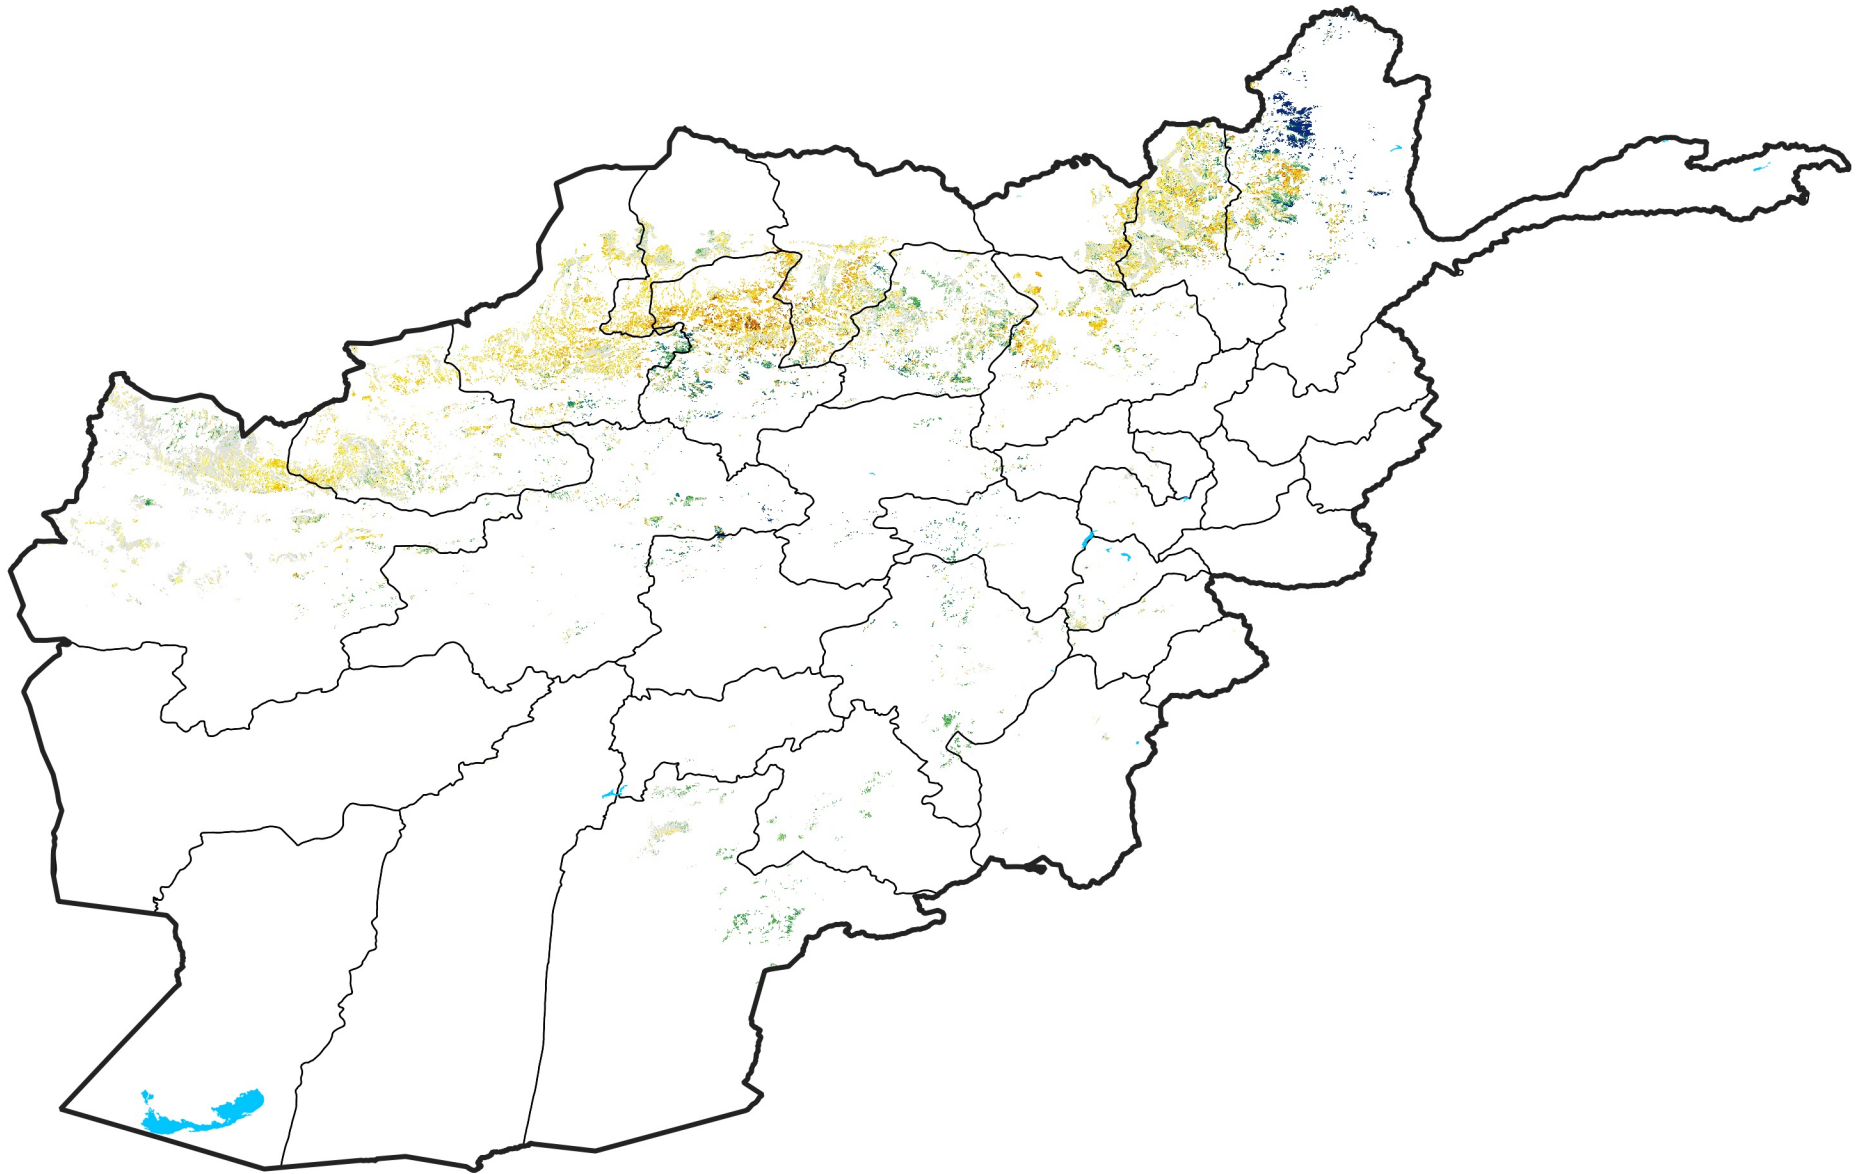

Afghanistan Rainfed Agricultural Areas

Percent of Mean NDVI

2007 / mean (2003 - 2022)

Period 35 / December 11 - 20, 2007

Percent of Normal